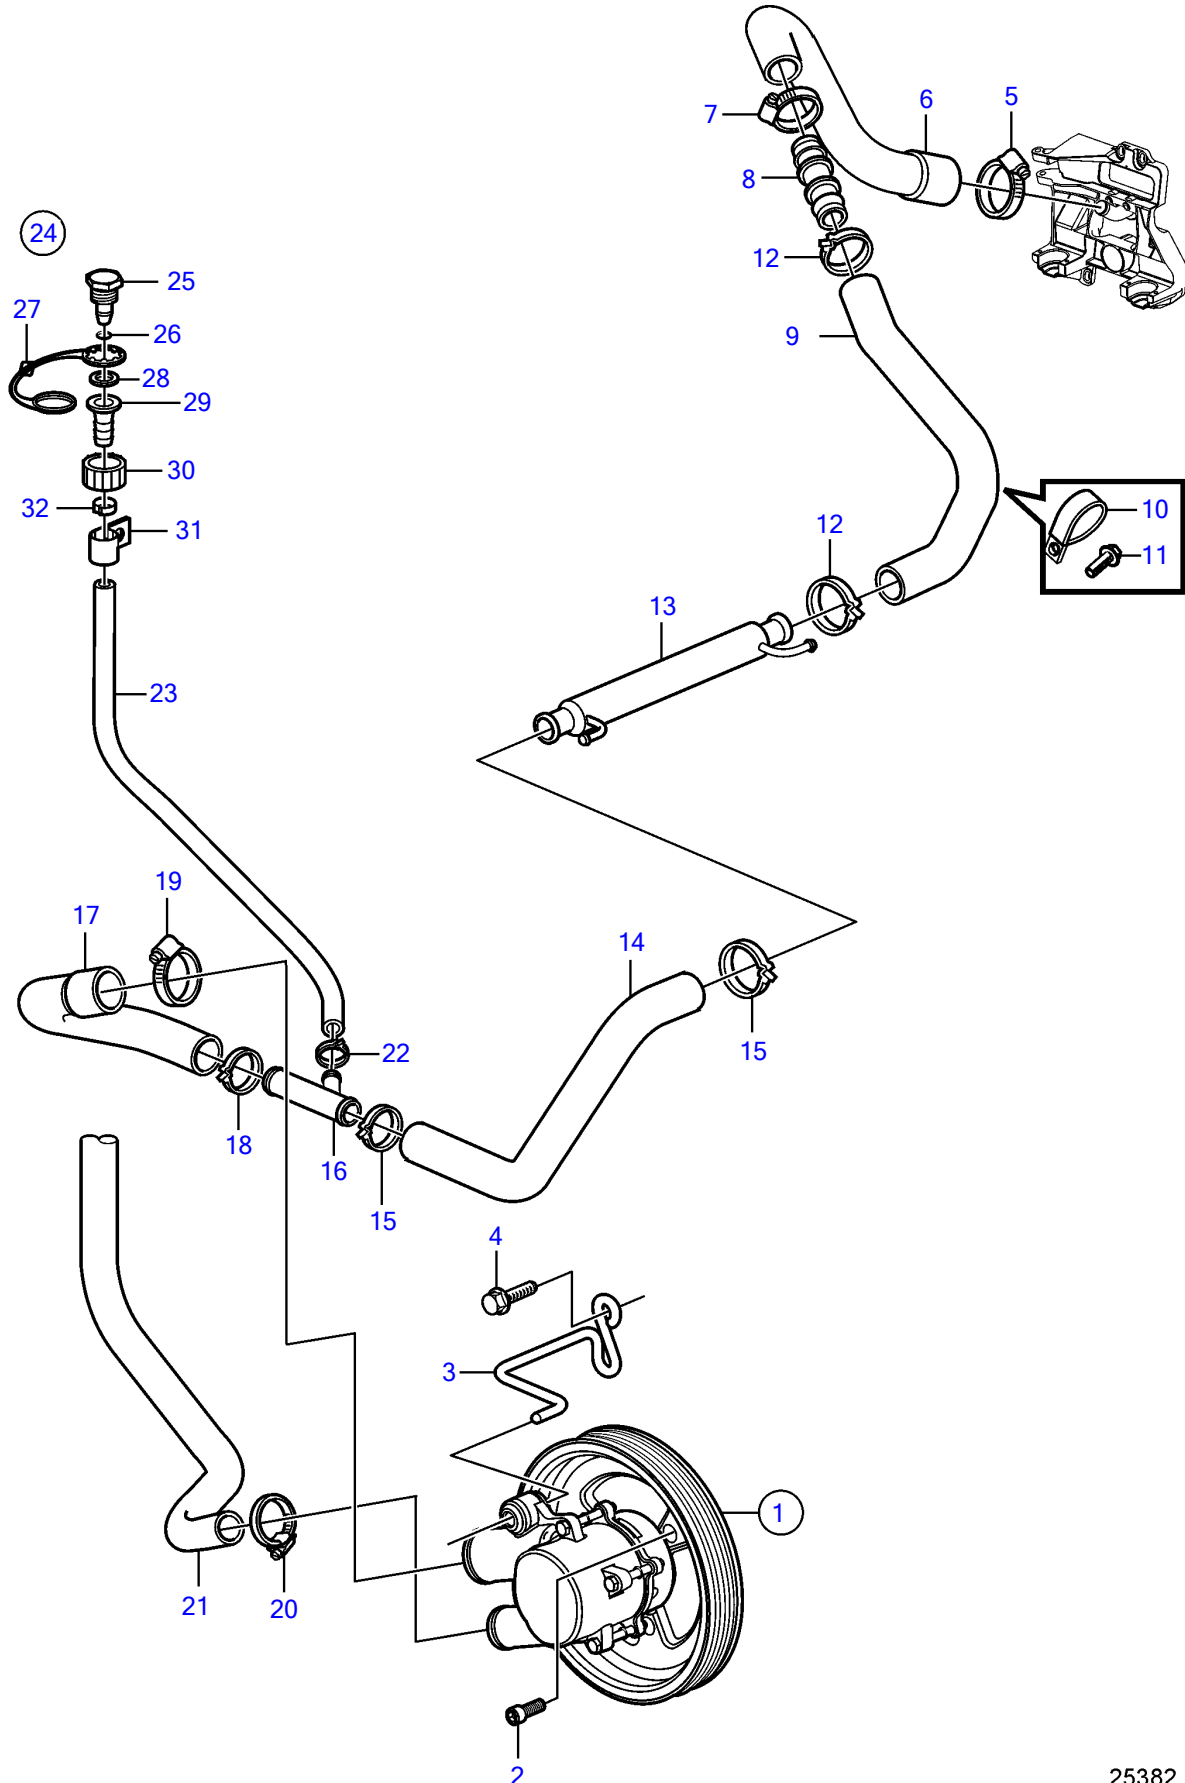

V8-270-C-B

V8-270-C-B

REF	PART NO.	QTY	DESCRIPTION	NOTES
1	21212799	1	Pump	
2	3857939	3	Screw	
3	3812240	1	Bracket	
4	3860163	2	Flange screw	
5	3812302	1	Hose clamp	
6	21340837	1	Hose	
7	3863444	2	Hose clamp	
8	21429137	1	Connector	
9	21429139	1	Hose	
10	3853312	2	Clamp	
	21619466	2	Attaching clamp	
11	(3853557)	2	Flange screw	Obsolete part, 3/8" - 16 unc, L=0.75" (19mm)
12		2	Hose clamp	
13	21399019	1	Hydraulic oil cooler	
14	21340840	1	Hose	
15	982645	2	Clamp	
16	3862699	1	T-pipe	
17	21429134	1	Hose	
18	3863440	1	Hose clamp	
19		1	Hose clamp	
20	3852602	1	Hose clamp	
21	3817817	1	Hose, therm. housing	For seawater cooled engine
	21338608	1	Hose, heat exchanger	For freshwater cooled engine
22	978173	1	Hose clamp	
23	3857823	1	Hose	
24	3807440	1	Connector	
25		1	• Cap	not sold separately
26	942978	1	• O-ring	
27	3862082	1	• Retainer	
28	3807664	1	• Washer	
29		1	• Connector	not sold separately
30		1	• Connector	not sold separately
31	3862891	1	Attaching clamp	
32	978174	1	Hose clamp	