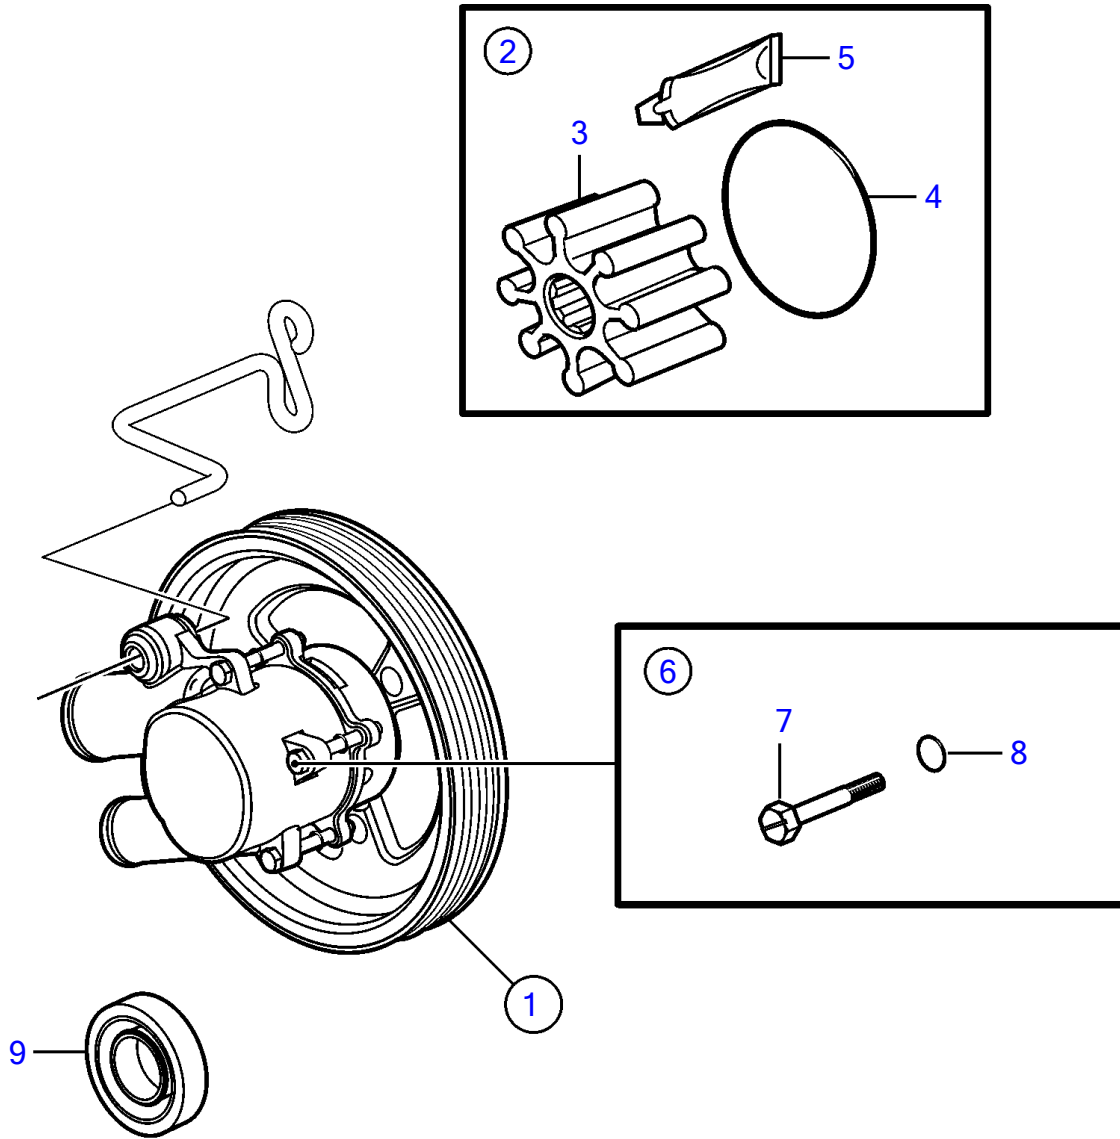

V8-270-C-B

V8-270-C-B

REF	PART NO.	QTY	DESCRIPTION	NOTES
1	21212799	1	Pump	
2	21213664	1	Impeller kit	replaces 3842786 for gas engines
3	21212794	1	• Impeller	
4	3858938	1	• O-ring	
5		1	• Lubricant, glycerin	not sold separately
6	21951332	1	Screw kit	
7		4	• Screw	not sold separately
8		4	• O-ring	not sold separately
9	827247	1	Sealing ring	