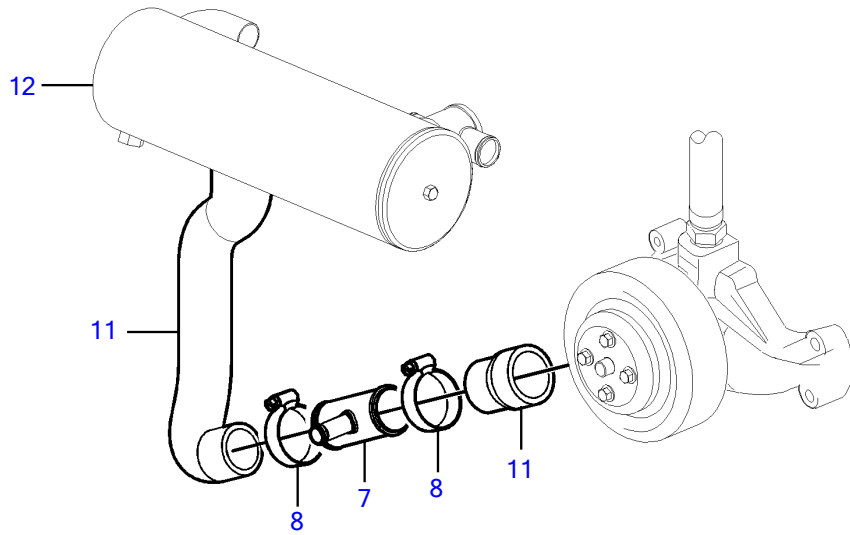

V8-270-C-B

V8-270-C-B

REF	PART NO.	QTY	DESCRIPTION	NOTES
1	21527832	1	Kit	Kit has other parts that are not used on this engine
2	40005443	1	• Nipple	7/16" - 14 unc
3	976970	1	• • O-ring	
4	856483	1	• Hose connection	1/4"-18 NPTF
5	3852602	4	• Hose clamp	
6	3818035	1	• Fitting	
7	3863068	1	• T-pipe	
8	3854978	2	• Hose clamp	
9	3860613	1	• T-nipple	
10		X	Hose, heater	Hose not supplied with kit.
11		X	Hose	Cut, Circulation pump to heat exchanger
12		X	Heat exchanger	
13		X	Expansion tank	