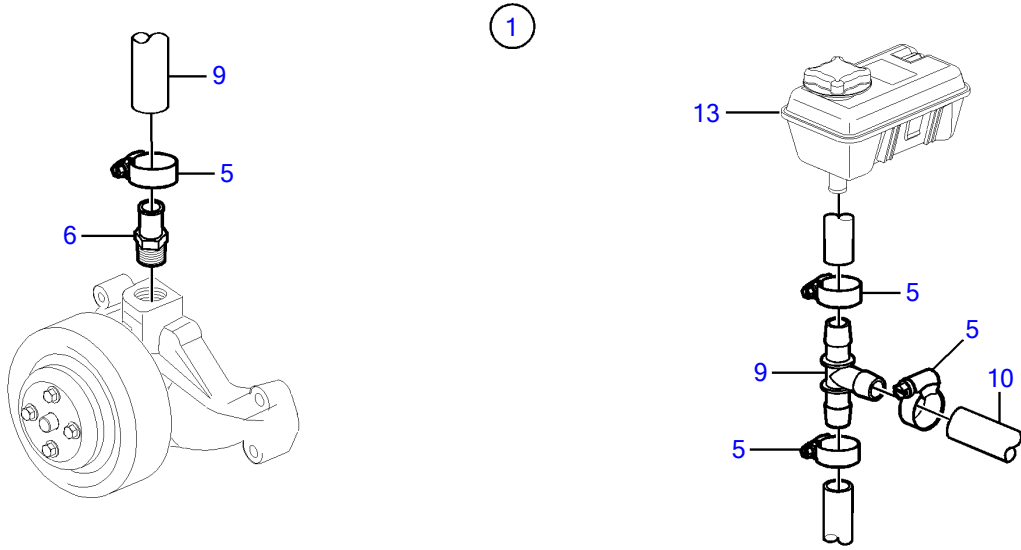

V8-270-C-B

V8-270-C-B

REF	PART NO.	QTY	DESCRIPTION	NOTES
1	21527832	1	Kit	Kit has other parts that are not used on this engine
2	40005443	1	• Nipple	7/16" - 14 unc
3	976970	1	• • O-ring	
4	856483	1	• Hose connection	1/4"-18 NPTF
5	3852602	4	• Hose clamp	
6	3818035	1	• Fitting	
7	3863068	1	• T-pipe	
8	3854978	2	• Hose clamp	
9	3860613	1	• T-nipple	
10		X	Hose, heater	Hose not supplied with kit.
11		X	Hose	Cut, Circulation pump to heat exchanger
12		X	Heat exchanger	
13		X	Expansion tank	