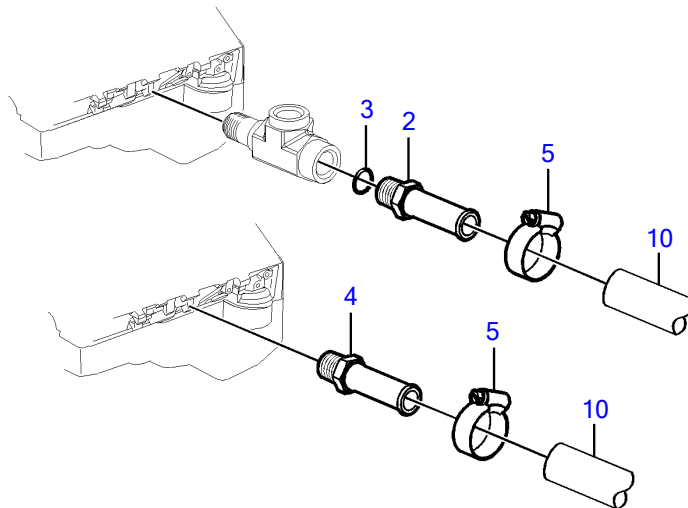

V8-270-C-B

V8-270-C-B

REF	PART NO.	QTY	DESCRIPTION	NOTES
1	21527832	1	Kit	Kit has other parts that are not used on this engine
2	40005443	1	• Nipple	7/16" - 14 unc
3	976970	1	• • O-ring	
4	856483	1	• Hose connection	1/4"-18 NPTF
5	3852602	4	• Hose clamp	
6	3818035	1	• Fitting	
7	3863068	1	• T-pipe	
8	3854978	2	• Hose clamp	
9	3860613	1	• T-nipple	
10		X	Hose, heater	Hose not supplied with kit.
11		X	Hose	Cut, Circulation pump to heat exchanger
12		X	Heat exchanger	
13		X	Expansion tank	