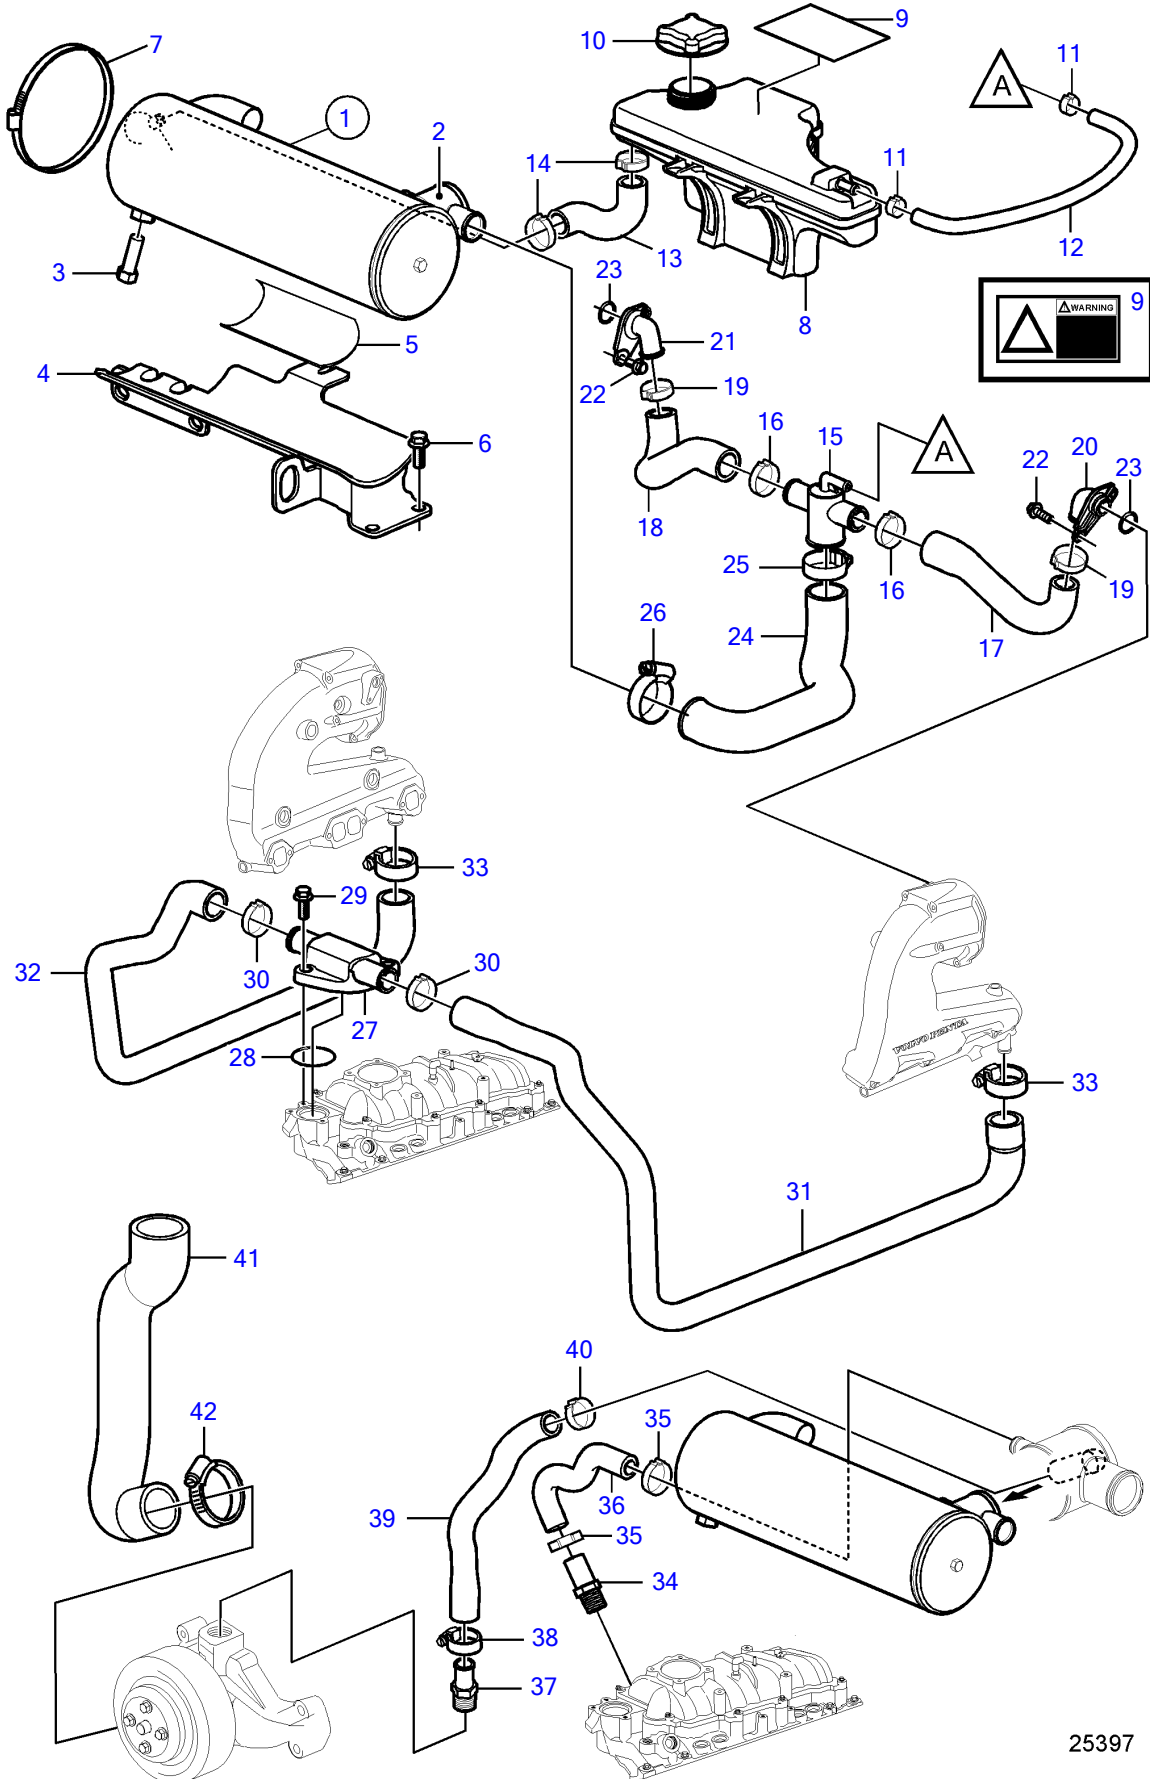

V8-270-C-B

25397

V8-270-C-B

| REF | PART NO. | QTY | DESCRIPTION | SEE SEC. | NOTES |
|-----|-----------|-----|---------------------|-------------|--|
| 1 | 21444263 | 1 | Heat exchanger | | |
| | | 2 | • End cover | | not sold separately |
| | | 2 | • Gasket | | not sold separately |
| | | 2 | • Bolt | | not sold separately |
| 2 | | 1 | • Thermostat | | not sold separately |
| 3 | 3858995 | 1 | • Anode | | |
| 4 | 21444243 | 1 | Bracket | | |
| 5 | 3861453 | 1 | Gasket | | |
| 6 | (3853557) | 2 | Flange screw | | Obsolete part, 3/8" - 16 unc, L=0.75" (19mm) |
| 7 | 21501238 | 2 | Hose clamp | | |
| 8 | 21429093 | 1 | Tank | | |
| | | | • Bulletin p-26-1-7 | p-26-1-7-EN | Coolant Capacity, FWC Gas Engines |
| 9 | 3858552 | 1 | Decal | | |
| 10 | 1674083 | 1 | Pressure cap | | |
| 11 | 982643 | 2 | Clamp | | |
| 12 | 3860590 | 1 | Hose | | |
| 13 | 21451470 | 1 | Hose | | |
| 14 | 982716 | 2 | Clamp | | |
| 15 | 21338633 | 1 | Connector | | |
| 16 | (982647) | 2 | Clamp | | Obsolete part |
| 17 | 21338625 | 1 | Hose | | standard exhaust height |
| | 21440756 | 1 | Hose | | Exhaust with high rise manifold |
| 18 | 21338627 | 1 | Hose | | standard exhaust height |
| | 21440758 | 1 | Hose | | Exhaust with high rise manifold |
| 19 | (982715) | 2 | Clamp | | Obsolete part |
| 20 | 21444305 | 1 | Adapter | | |
| 21 | 21444304 | 1 | Adapter | | |
| 22 | 946544 | 4 | Flange screw | | |
| 23 | 21411368 | 2 | O-ring | | |
| 24 | 21338629 | 1 | Hose | | |
| 25 | 3863440 | 1 | Hose clamp | | |
| 26 | 3863444 | 1 | Hose clamp | | |
| 27 | 21338631 | 1 | Manifold | | |
| | | 2 | • Bushing | | not sold separately |
| 28 | 21513426 | 1 | O-ring | | |
| 29 | 946544 | 2 | Flange screw | | |
| 30 | (982647) | 2 | Clamp | | Obsolete part |
| 31 | 21338604 | 1 | Hose | | |
| 32 | 21338606 | 1 | Hose | | |
| 33 | 3863444 | 2 | Hose clamp | | |
| 34 | 21581659 | 1 | Adapter | | |
| 35 | 982716 | 2 | Clamp | | |
| 36 | 21444232 | 1 | Hose | | |
| 37 | 983744 | 1 | Hose nipple | | |
| 38 | 3863439 | 1 | Hose clamp | | |
| 39 | 21444236 | 1 | Hose | | |
| 40 | 982716 | 1 | Clamp | | |
| 41 | 21338602 | 1 | Hose | | |
| 42 | 3863438 | 2 | Hose clamp | | |