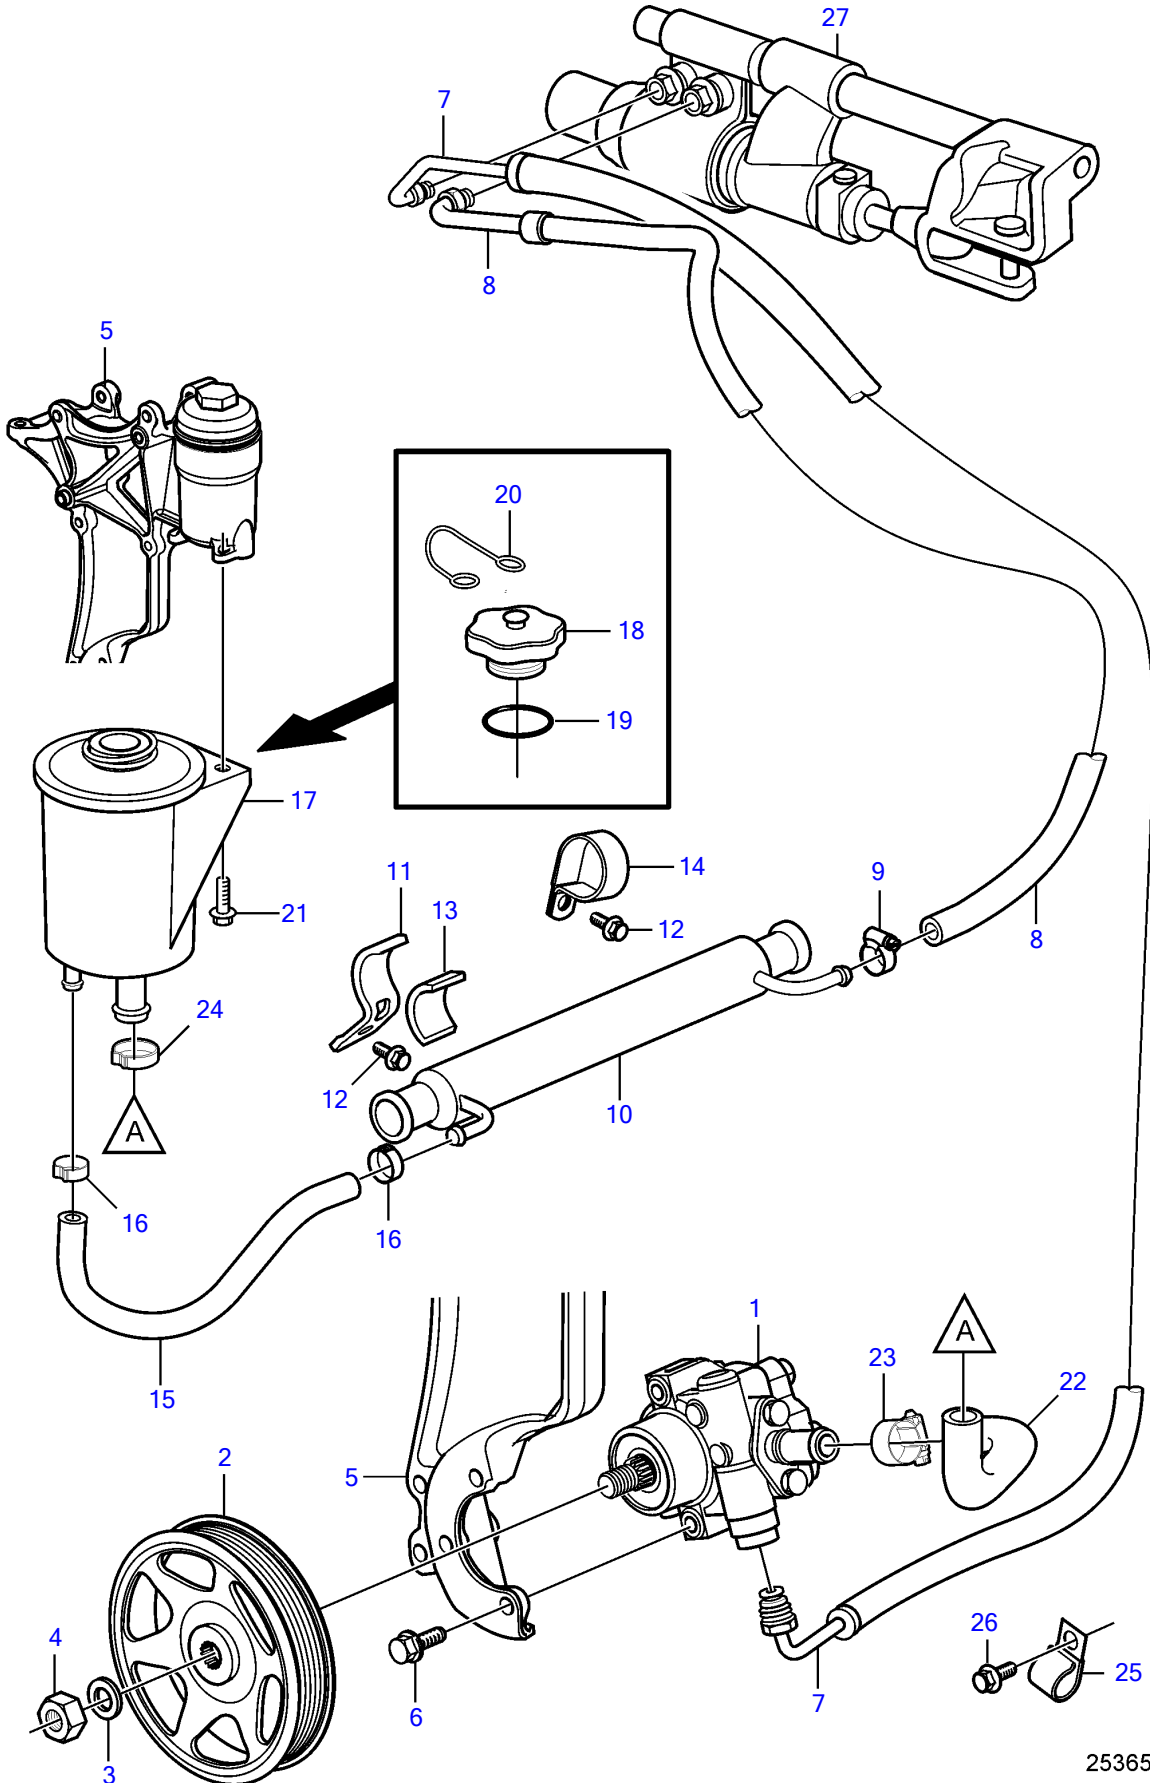

V8-270-C-A

25365

Upd:2014-03-13

25365

47702830-64-36229

V8-270-C-A

REF	PART NO.	QTY	DESCRIPTION	NOTES
1	3887373	1	Power steering pump	
2	3889611	1	Pulley	
3	3889615	1	Washer	
4	3889613	1	Nut	
5	21573817	1	Bracket	
6	3595494	3	Screw	
7	3888739	1	Hose assembly	
8	21452588	1	Hose assembly	
9	3860413	1	Hose clamp	
10	21399019	1	Hydraulic oil cooler	
11	21434106	1	Bracket	Replaced by 3852490
12	3853393	1	Flange screw	
13	21434108	1	Support rubber	
14	3852490	1	Attaching clamp	
15	21399023	1	Hose	
16	982663	2	Hose clamp	
17	3887375	1	Reservoir	
18		1	• Cap	not sold separately
19		1	• O-ring	not sold separately
20		1	• Retainer	not sold separately
21	946544	2	Flange screw	
22	21355283	2	Hose	
23	3853794	2	Hose clamp	
24	980038	1	Hose clamp	replaced by next part number
		1	Hose clamp	
25	(984038)	1	Clamp, J	Obsolete part
26	(3853557)	1	Flange screw	Obsolete part, 3/8" - 16 unc, L=0.75" (19mm)
27		1	Steering cylinder	See drive catalog

47702830-64-36229

25365

Upd:2014-03-13

V8-270-C-A