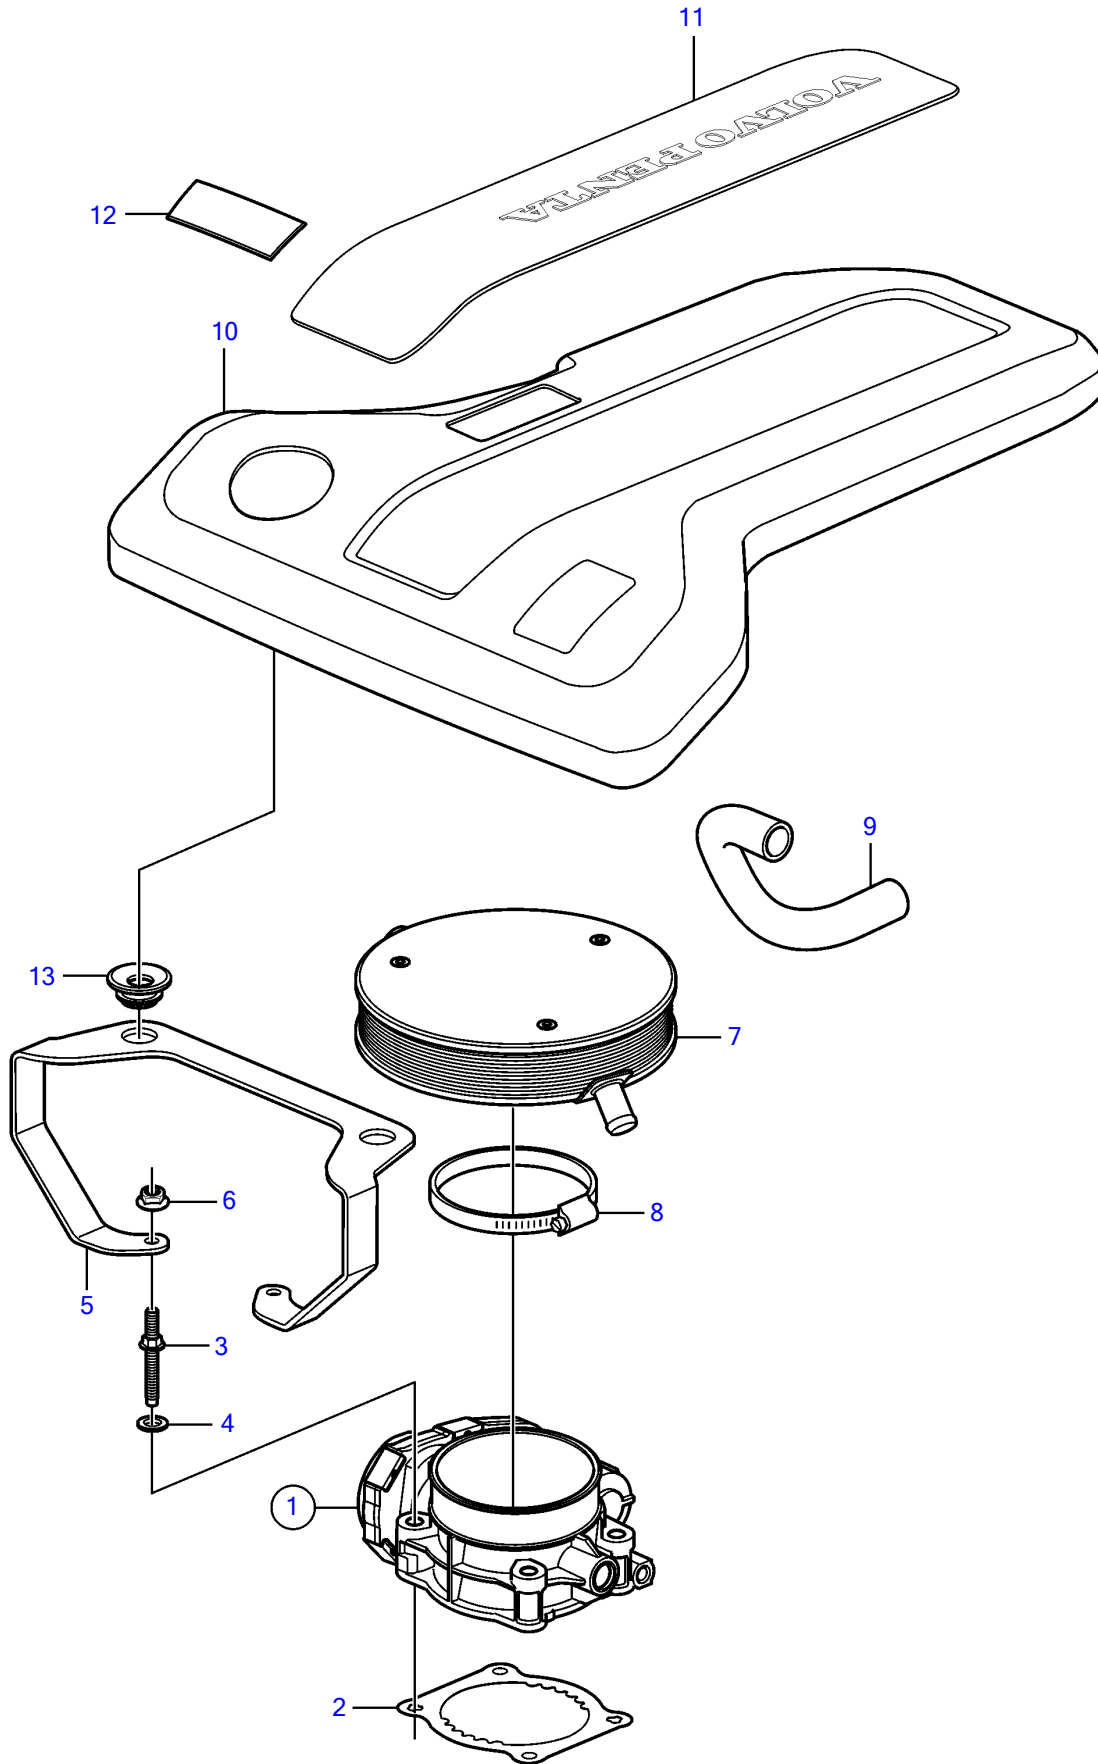

V8-270-C-A

V8-270-C-A

REF	PART NO.	QTY	DESCRIPTION	NOTES
1	21141689	1	Body	
		1	• Switch, idle validation	not sold separately
		2	• Sensor kit, throttle position	not sold separately
2	3849022	1	Gasket	
3	3858964	4	Stud	
4		4	• Washer	not sold separately
5	21446001	1	Bracket	
6	981124	2	Flange nut	
7	21297352	1	Flame retainer	
8	21221046	1	Hose clamp	
9	3853546	1	Hose	To valve cover
10	21697113	1	Cover	replaced by next part number
	21973467	1	Cover	
11	21670679	1	• Decal	Volvo Penta V8
12	21658914	1	Decal	270
13	21429100	4	Grommet	