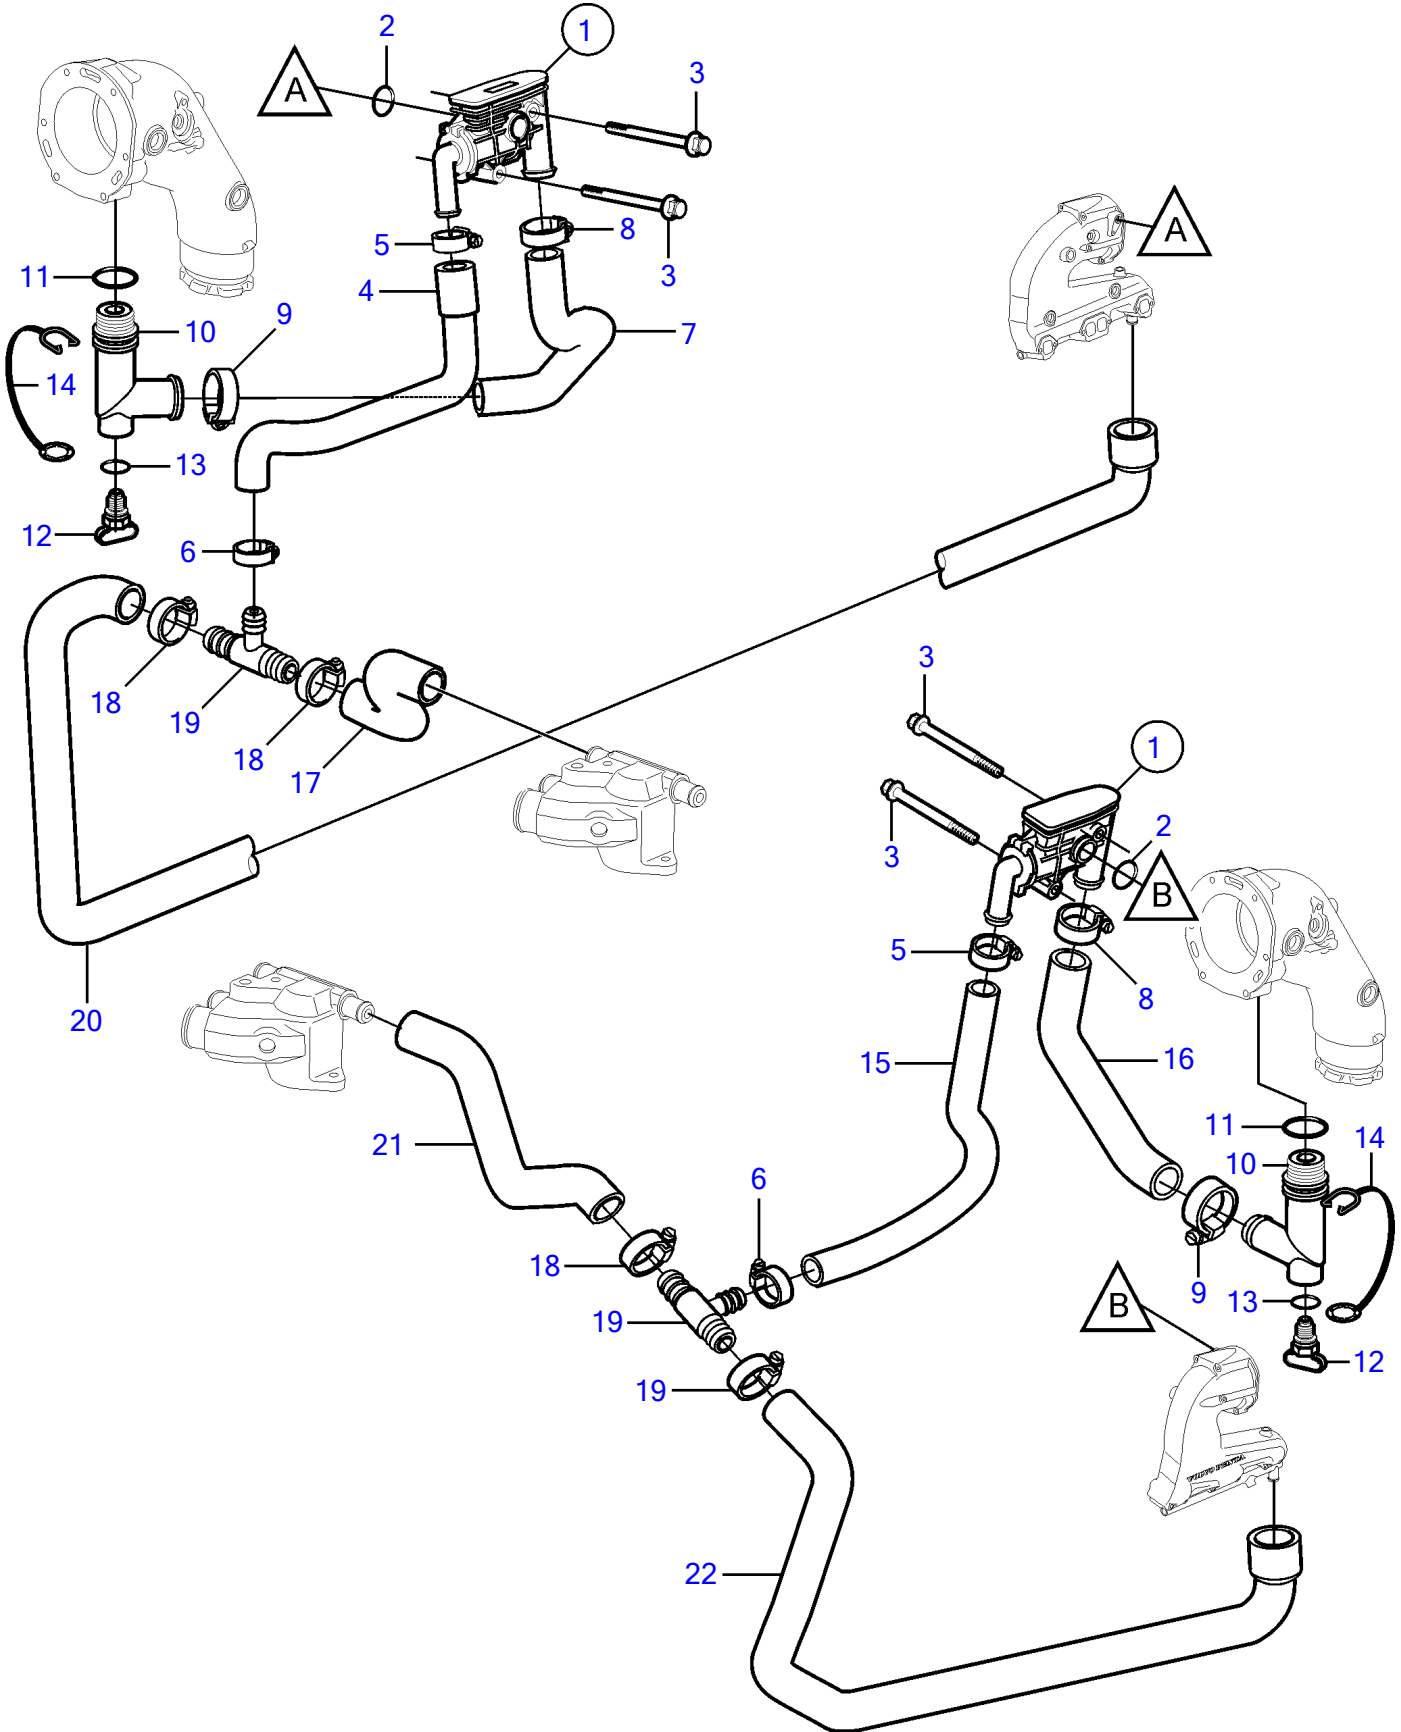

V8-270-C-A

V8-270-C-A

REF	PART NO.	QTY	DESCRIPTION	NOTES
1	40005486	1	Thermostat housing	Starboard
	40005487	1	Thermostat housing	Port
		1	• Thermostat	not sold separately
		1	• Fitting	not sold separately
		1	• Spring	not sold separately
		1	• Elbow	not sold separately
		1	• O-ring	not sold separately
		1	• Screw	not sold separately
2	21411368	2	O-ring	
3	965177	4	Flange screw	
4	21131550	1	Hose	standard exhaust height
	21131583	1	Hose	Exhaust with high rise manifold
5	3853794	2	Hose clamp	
6	3853794	2	Hose clamp	
7	3594911	1	Hose	
8	3863439	2	Hose clamp	
9	3863439	2	Hose clamp	
10	21115770	2	Adapter	
11		2	• O-ring	not sold separately
12	21114522	2	Drain plug	
	3849500	2	• Plug	Replaced by 21114522, not sold separately
13	976970	2	• O-ring	
14	3849892	2	• Retainer	
15	21106517	1	Hose	standard exhaust height
		1	Hose	Exhaust with high rise manifold
16	21107967	1	Hose	
17	21106502	1	Hose	
18	3863439	4	Hose clamp	
19	3595495	2	Adapter	
20	21106504	1	Hose	
21	21106506	1	Hose	
22	21106508	1	Hose	