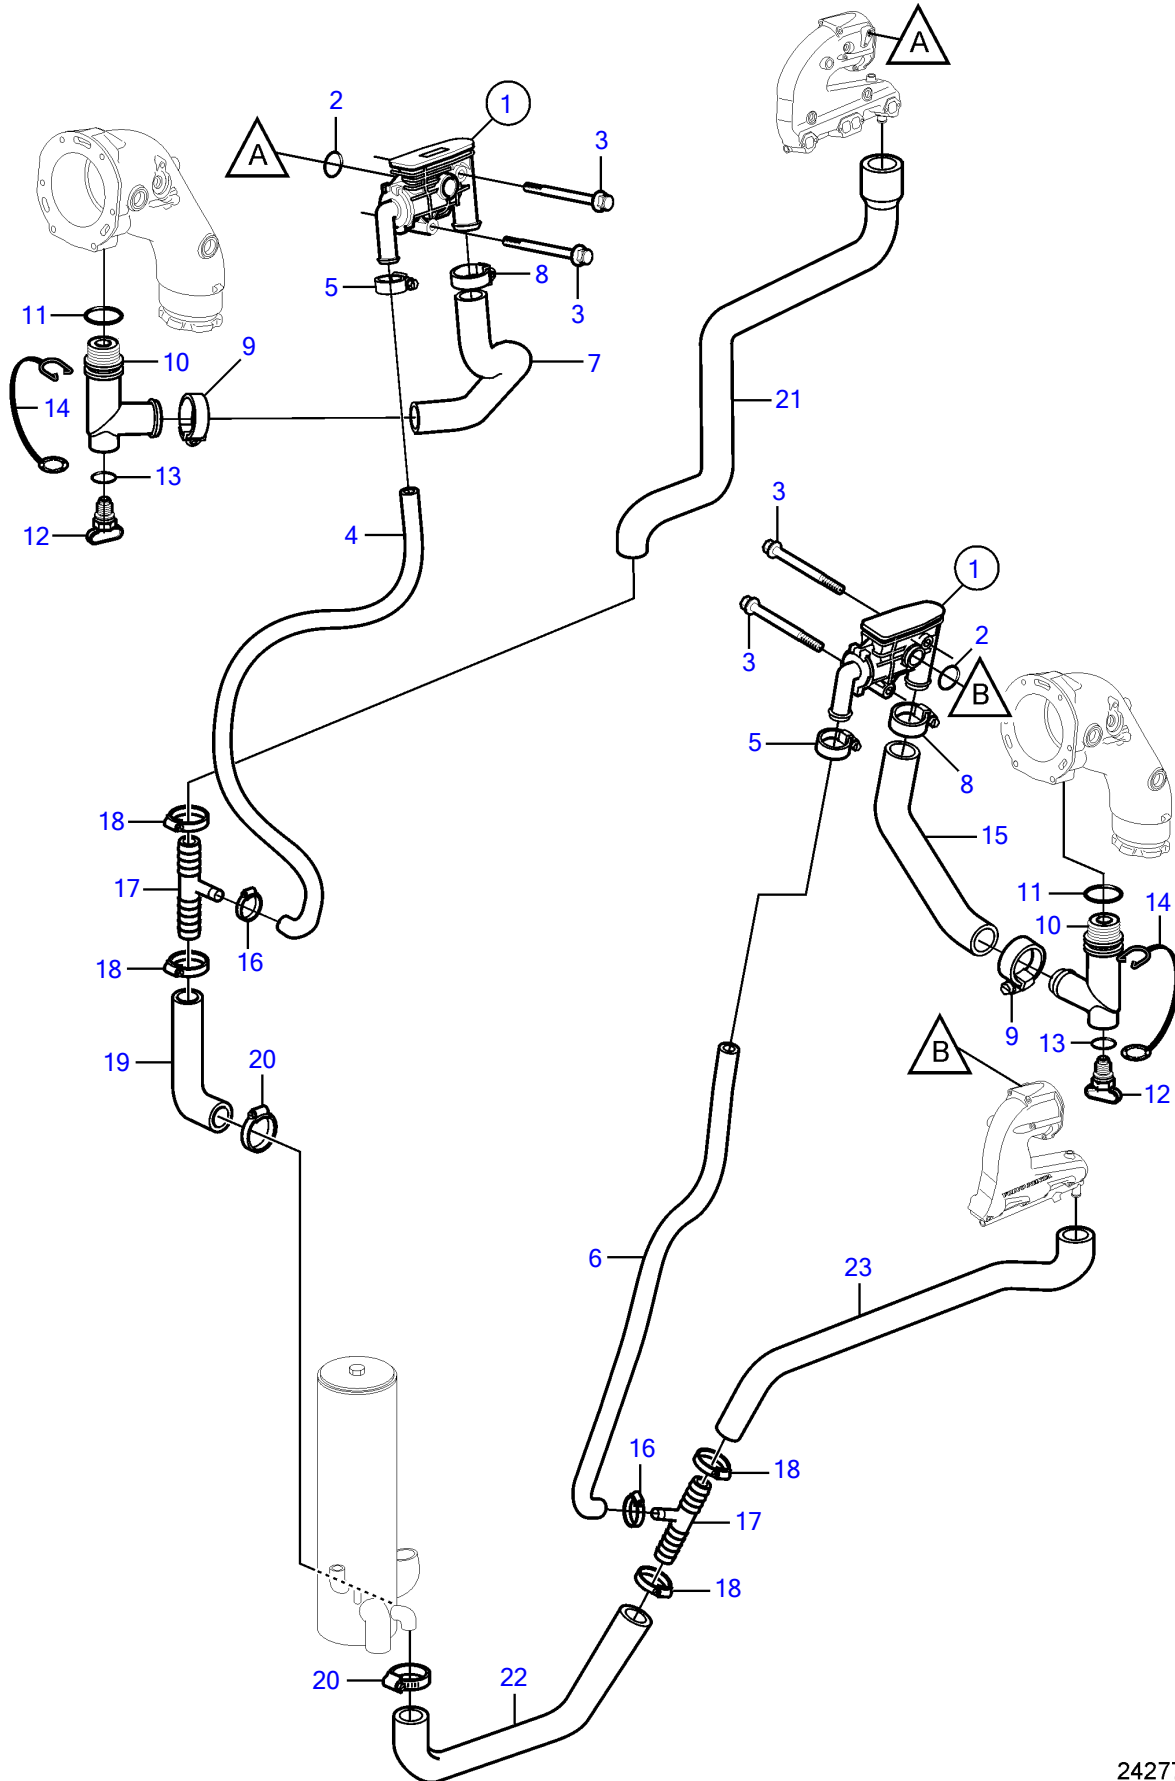

V8-270-C-A

V8-270-C-A

REF	PART NO.	QTY	DESCRIPTION	NOTES
1	40005486	1	Thermostat housing	Starboard
	40005487	1	Thermostat housing	Port
		1	• Thermostat	not sold separately
		1	• Fitting	not sold separately
		1	• Spring	not sold separately
		1	• Elbow	not sold separately
		1	• O-ring	not sold separately
		1	• Screw	not sold separately
2	21411368	2	O-ring	
3	965177	4	Flange screw	
4	21130825	1	Hose	
5	3853794	2	Hose clamp	
6	21130827	2	Hose	
7	3594911	1	Hose	
8	3863439	2	Hose clamp	
9	3863439	2	Hose clamp	
10	21115770	2	Adapter	
11		2	• O-ring	not sold separately
12	21114522	2	Drain plug	
	3849500	2	• Plug	Replaced by 21114522, not sold separately
13		2	• O-ring	not sold separately
14	3849892	2	• Retainer	
15	21107967	1	Hose	
16	3853794	2	Hose clamp	
17	3595495	2	Adapter	
18	3863439	4	Hose clamp	
19	40005852	1	Hose	
20	3812303	2	Hose clamp	
21	40005850	1	Hose	
22	21130230	1	Hose	
23	21130233	1	Hose	