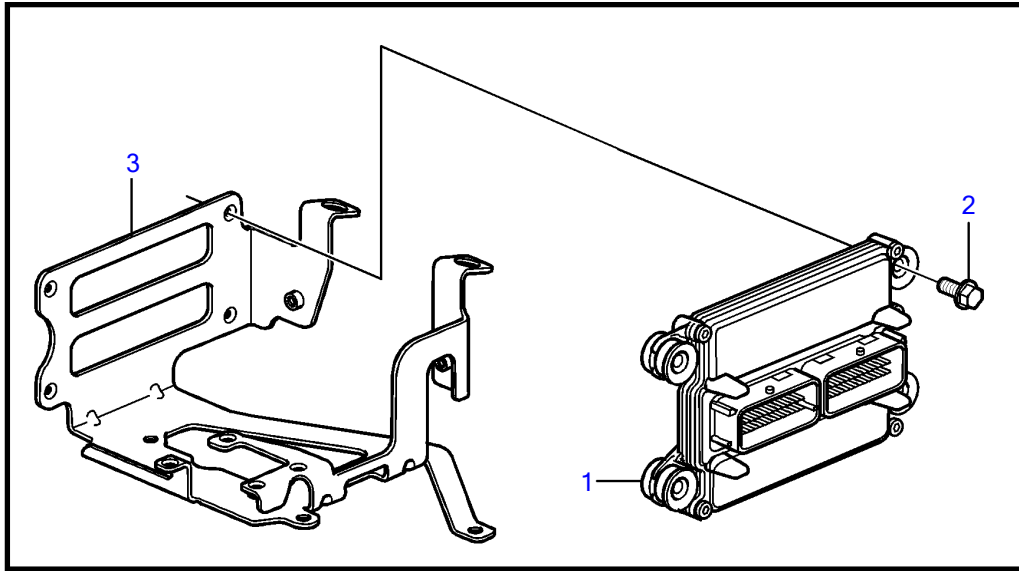

V8-270-C-A

V8-270-C-A

REF	PART NO.	QTY	DESCRIPTION	NOTES
1	21906701	1	Module	
2	3843651	4	Flange screw	
3	21399636	1	Bracket	
4	3858973	1	Bolt	
5	3859020	1	Sensor, MAT/MAP	
6	3858988	1	• Sealing	
7	3858979	1	Sensor, crankshaft position	
8	3859009	1	• O-ring	
9	3858983	1	Bolt	
10		1	Throttle body	See "Throttle Body" page
		2	Sensor, throttle position	
		1	Switch, idle validation	
11	3863130	1	Sensor, camshaft position	
12	3850397	1	Switch	
13	3850357	2	Knock sensor	replaced by next part number
	22024631	2	Knock sensor	
14	3593571	1	Fitting	
15	3887328	1	Sensor, oil pressure	
16	3887970	1	Fitting	
17	3889526	4	Sensor, temperature	
18	3883724	4	Sensor, oxygen	