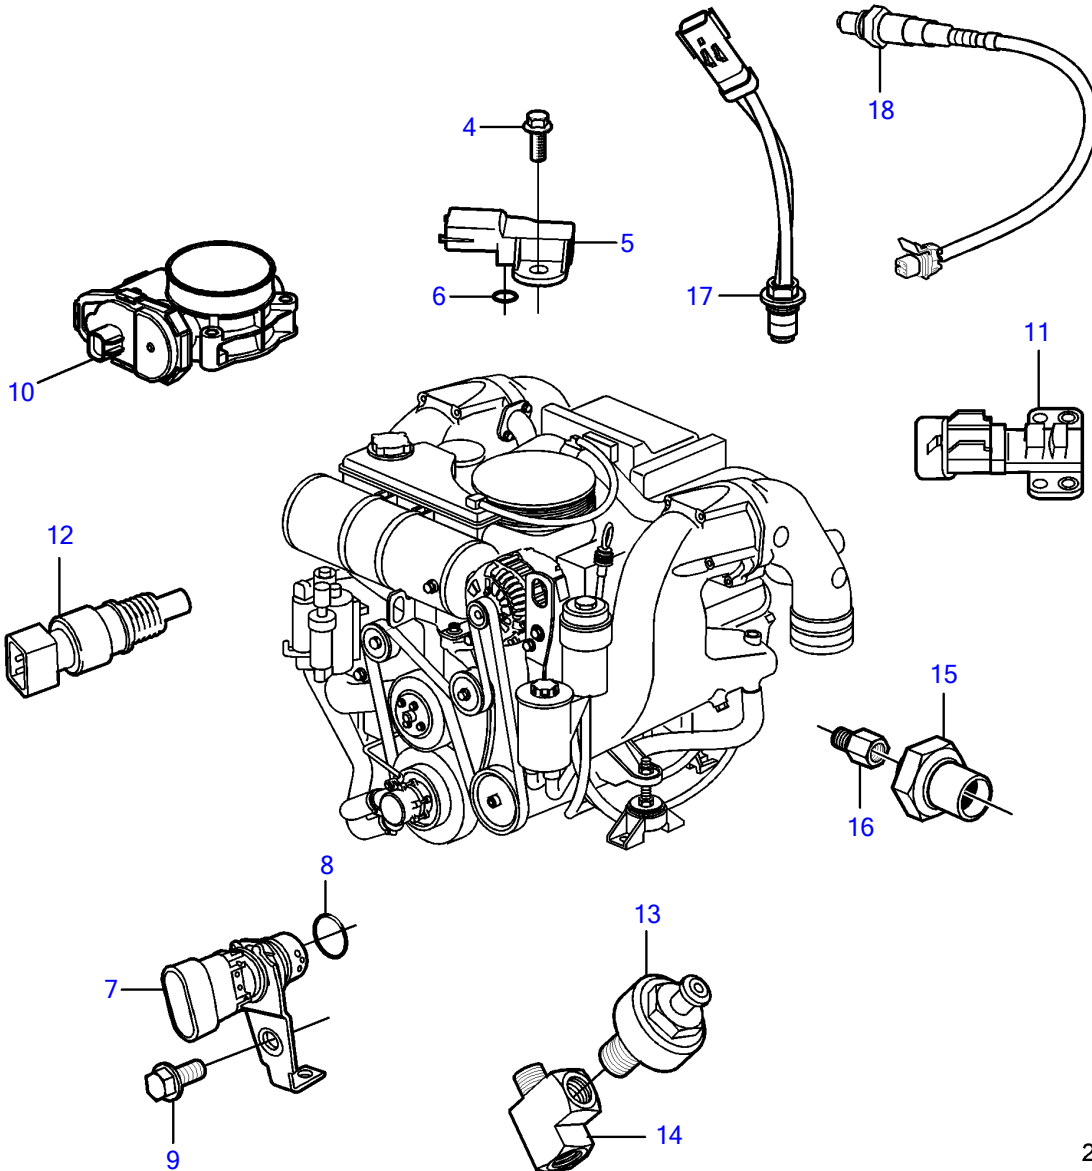

V8-270-C-A

V8-270-C-A

REF	PART NO.	QTY	DESCRIPTION	NOTES
1	21906701	1	Module	
2	3843651	4	Flange screw	
3	21399636	1	Bracket	
4	3858973	1	Bolt	
5	3859020	1	Sensor, MAT/MAP	
6	3858988	1	• Sealing	
7	3858979	1	Sensor, crankshaft position	
8	3859009	1	• O-ring	
9	3858983	1	Bolt	
10		1	Throttle body	See "Throttle Body" page
		2	Sensor, throttle position	
		1	Switch, idle validation	
11	3863130	1	Sensor, camshaft position	
12	3850397	1	Switch	
13	3850357	2	Knock sensor	replaced by next part number
	22024631	2	Knock sensor	
14	3593571	1	Fitting	
15	3887328	1	Sensor, oil pressure	
16	3887970	1	Fitting	
17	3889526	4	Sensor, temperature	
18	3883724	4	Sensor, oxygen	