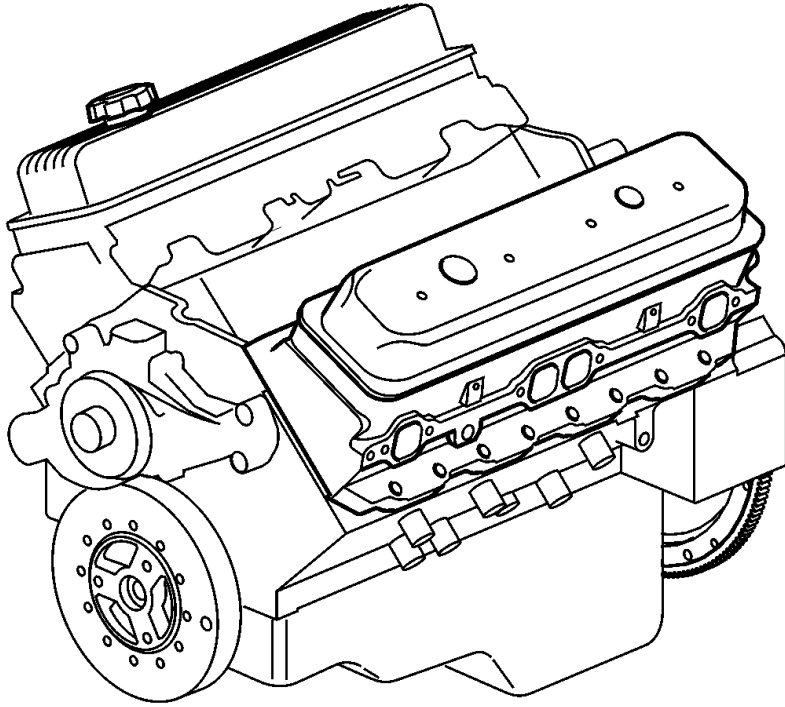

V8-270-C-A

1

V8-270-C-A

REF	PART NO.	QTY	DESCRIPTION	SEE SEC.	NOTES
1					Image is a generic picture of longblock, details about included parts are in parts bulletin.
	3801408	1	Longblock engine • Bulletin P-21-0-25	P-21-0-25-EN	Use to repair compliant engines US EPA Regulations for Longblock Sales and Use