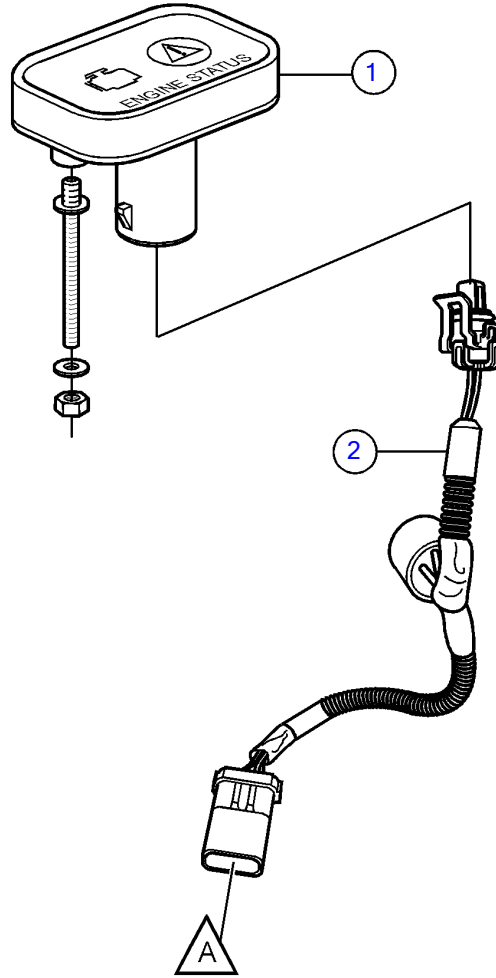

V8-270-C-A

V8-270-C-A

REF	PART NO.	QTY	DESCRIPTION	NOTES
1	21178775	1	Alarm panel	
		2	• Stud	not sold separately
		2	• Washer	not sold separately
		2	• Nut	not sold separately
2	21178777	1	Wiring harness	
		1	• Alarm	not sold separately
3	21200148	1	Wiring harness, y	for alarm panel