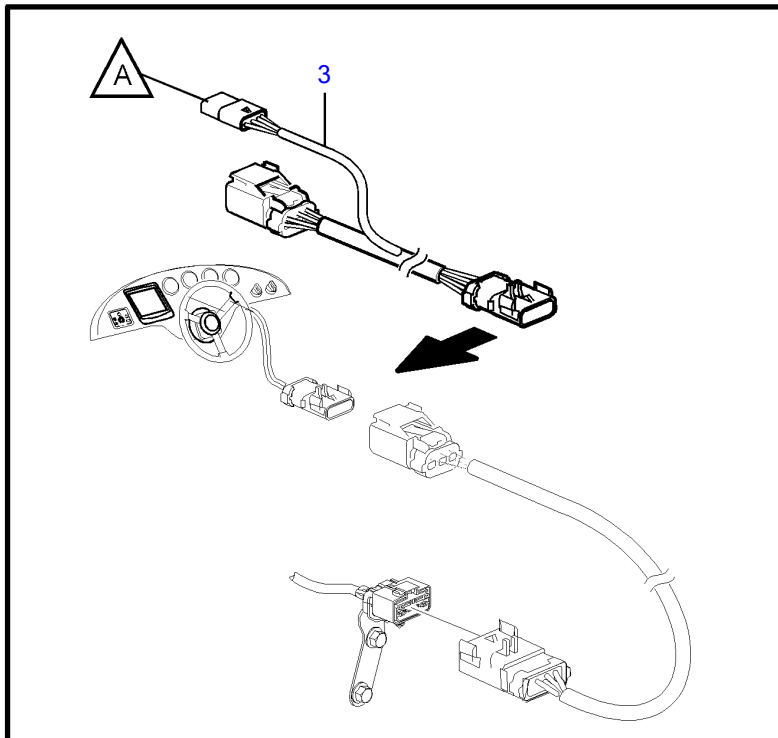

V8-270-C-A

V8-270-C-A

REF	PART NO.	QTY	DESCRIPTION	NOTES
1	21178775	1	Alarm panel	
		2	• Stud	not sold separately
		2	• Washer	not sold separately
		2	• Nut	not sold separately
2	21178777	1	Wiring harness	
		1	• Alarm	not sold separately
3	21200148	1	Wiring harness, y	for alarm panel