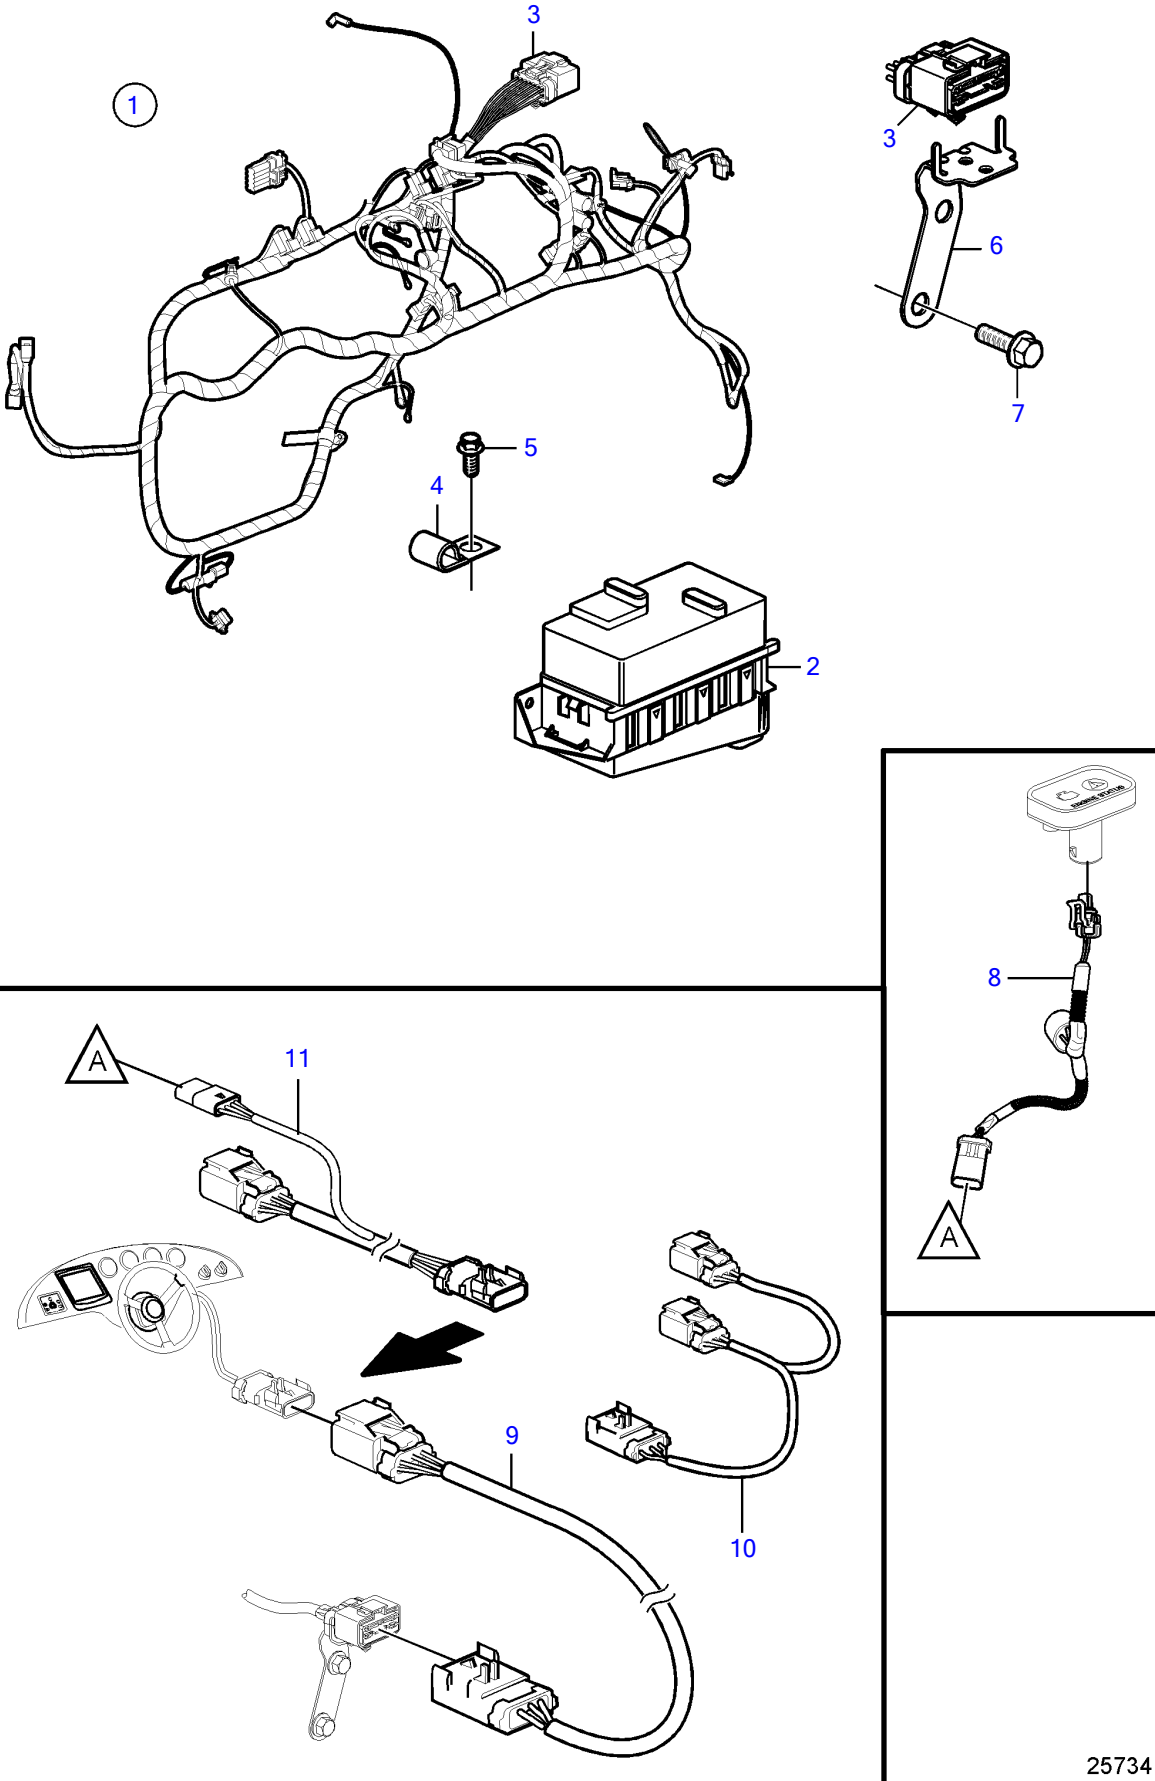

V8-270-C-A

25734

V8-270-C-A

REF	PART NO.	QTY	DESCRIPTION	NOTES
1	21512118	1	Wiring harness	
2		1	• Fuse box	not sold separately
3		1	• Connector, 14 pin	not sold separately
4	(3852146)	2	Clamp, J	Obsolete part, D=.375" (9.5mm)
	3852434	2	Clamp, J	D=.750" (19.0mm)
	3852490	1	Attaching clamp	
5	(3853557)	2	Flange screw	Obsolete part, 3/8" - 16 unc, L=0.75" (19mm)
6	3884234	1	Bracket	
7	(3853557)	2	Flange screw	Obsolete part, 3/8" - 16 unc, L=0.75" (19mm)
8	21178777	1	Wiring harness	for alarm panel
9	21147169	1	Wiring harness	L=3.0m, 10 ft.
	21147170	1	Wiring harness	L=6.0m, 19.7 ft.
	21147171	1	Wiring harness	L=8.0m, 26.2 ft.
10	3887733	1	Wiring harness, y	
11	21200148	1	Wiring harness, y	for alarm panel