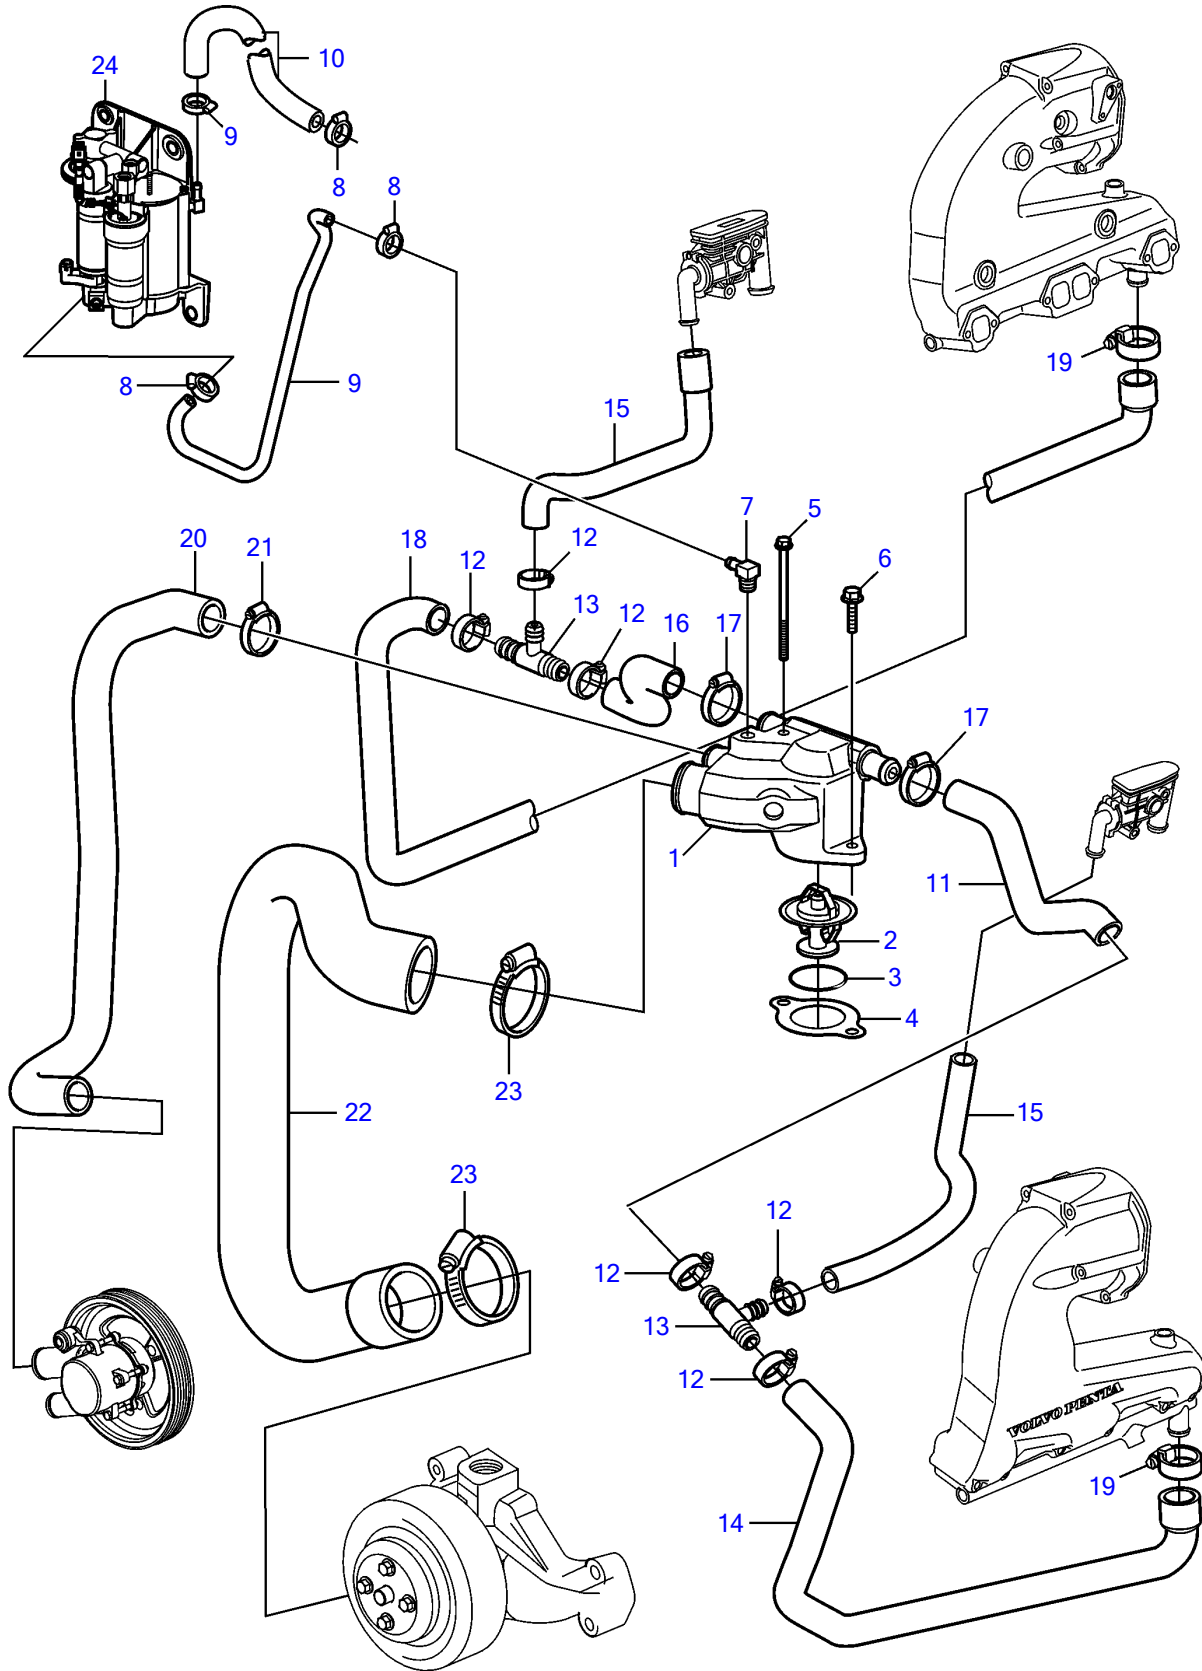

V8-270-C-A

V8-270-C-A

REF	PART NO.	QTY	DESCRIPTION	NOTES
1	3589553	1	Thermostat housing	
2	3587597	1	Thermostat	
3	983944	1	O-ring	
4	3852111	1	Gasket	
5	968842	1	Flange screw	
6	946671	1	Flange screw	
7	3853597	1	Elbow	
8	3860413	4	Hose clamp	
9	3862550	1	Hose	
10	21114718	1	Hose	
11	21106506	1	Hose	
12	3863439	6	Hose clamp	
13	3595495	1	Adapter	
14	21106508	1	Hose	
15		2	Hose	See "Exhaust Thermostat system" page
16	21106502	1	Hose	
17	3863439	2	Hose clamp	
18	21106504	1	Hose	
19	3863444	1	Hose clamp	
20	3817817	1	Hose	
21	3863441	1	Hose clamp	
22	3862523	1	Hose	
23	3863438	2	Hose clamp	
24		1	Fuel pump	See "Fuel system" page