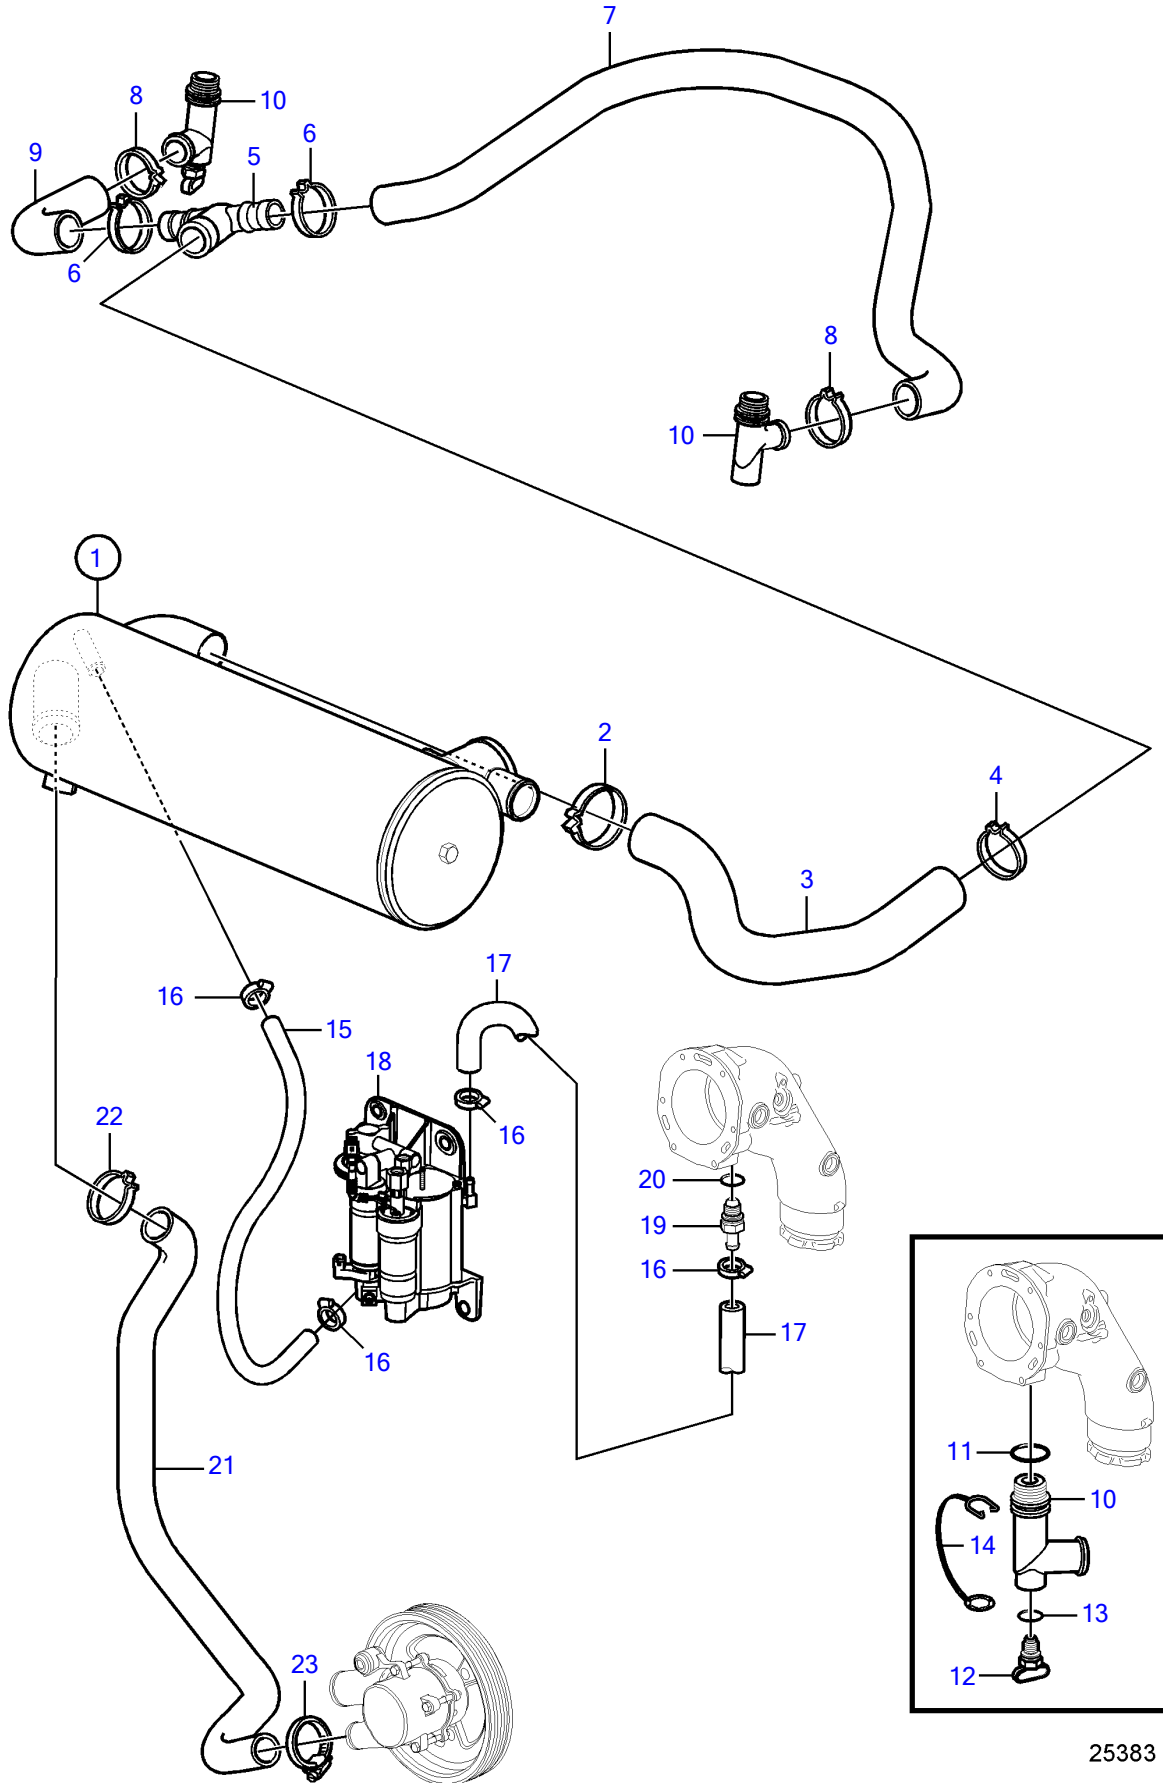

V8-270-C-A

25383

V8-270-C-A

REF	PART NO.	QTY	DESCRIPTION	NOTES
1	21444263	1	Heat exchanger	
2	982717	1	Clamp	
3	21338610	1	Hose	
4	982645	1	Clamp	
5	21338635	1	Connector	
6	(982715)	2	Clamp	Obsolete part
7	21338614	1	Hose	Port
8	(982715)	2	Clamp	Obsolete part
9	21338612	1	Hose	Starboard
10	21115770	2	Adapter	
11		2	• O-ring	not sold separately
12	21114522	2	Drain plug	
	3849500	2	• Plug	Replaced by 21114522, not sold separately
13	976970	2	• O-ring	
14	3849892	2	• Retainer	
15	3862550	1	Hose	
16	3860413	4	Hose clamp	
17	21114718	1	Hose	
18		1	Fuel pump	See "Fuel system" page
19	21115767	1	Adapter	
20	976970	1	• O-ring	
21	21338608	1	Hose	
22	982717	1	Clamp	
23	3852602	1	Hose clamp	