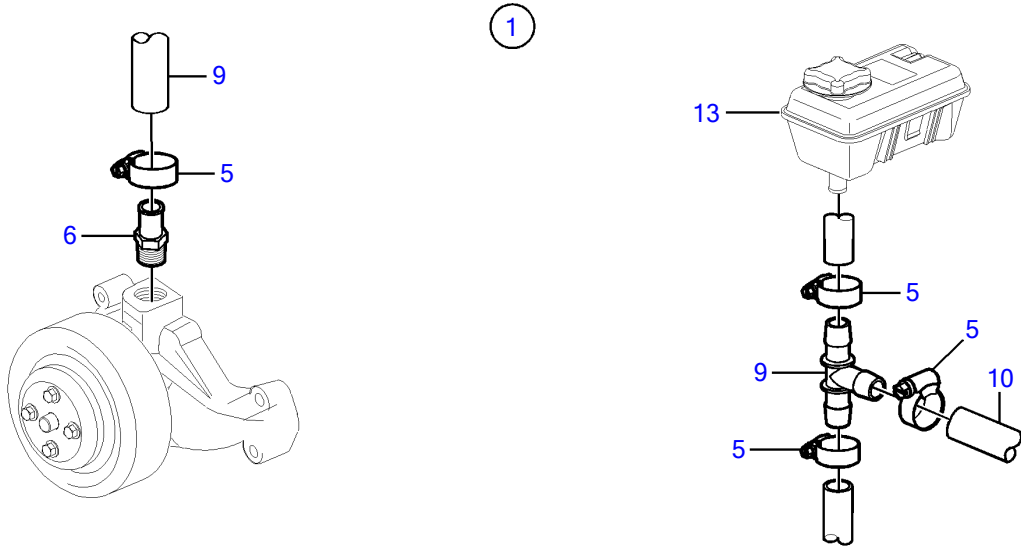

V8-270-C-A

V8-270-C-A

REF	PART NO.	QTY	DESCRIPTION	NOTES
1	21527832	1	Kit	Kit has other parts that are not used on this engine
2	40005443	1	• Nipple	7/16" - 14 unc
3	976970	1	• • O-ring	
4	856483	1	• Hose connection	1/4"-18 NPTF
5	3852602	4	• Hose clamp	
6	3818035	1	• Fitting	
7	3863068	1	• T-pipe	
8	3854978	2	• Hose clamp	
9	3860613	1	• T-nipple	
10		X	Hose, heater	Hose not supplied with kit.
11		X	Hose	Cut, Circulation pump to heat exchanger
12		X	Heat exchanger	
13		X	Expansion tank	