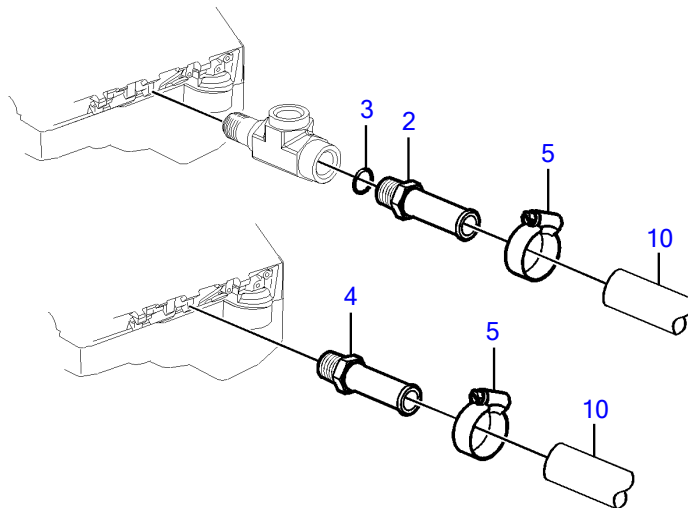

V8-270-C-A

V8-270-C-A

REF	PART NO.	QTY	DESCRIPTION	NOTES
1	21527832	1	Kit	Kit has other parts that are not used on this engine
2	40005443	1	• Nipple	7/16" - 14 unc
3	976970	1	• • O-ring	
4	856483	1	• Hose connection	1/4"-18 NPTF
5	3852602	4	• Hose clamp	
6	3818035	1	• Fitting	
7	3863068	1	• T-pipe	
8	3854978	2	• Hose clamp	
9	3860613	1	• T-nipple	
10		X	Hose, heater	Hose not supplied with kit.
11		X	Hose	Cut, Circulation pump to heat exchanger
12		X	Heat exchanger	
13		X	Expansion tank	