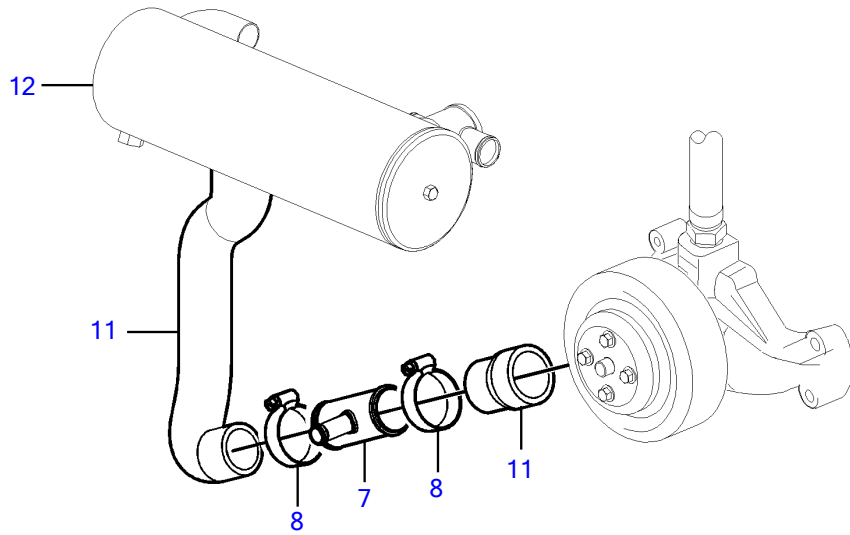

V8-270-C-A

V8-270-C-A

REF	PART NO.	QTY	DESCRIPTION	NOTES
1	21527832	1	Kit	Kit has other parts that are not used on this engine
2	40005443	1	• Nipple	7/16" - 14 unc
3	976970	1	• • O-ring	
4	856483	1	• Hose connection	1/4"-18 NPTF
5	3852602	4	• Hose clamp	
6	3818035	1	• Fitting	
7	3863068	1	• T-pipe	
8	3854978	2	• Hose clamp	
9	3860613	1	• T-nipple	
10		X	Hose, heater	Hose not supplied with kit.
11		X	Hose	Cut, Circulation pump to heat exchanger
12		X	Heat exchanger	
13		X	Expansion tank	