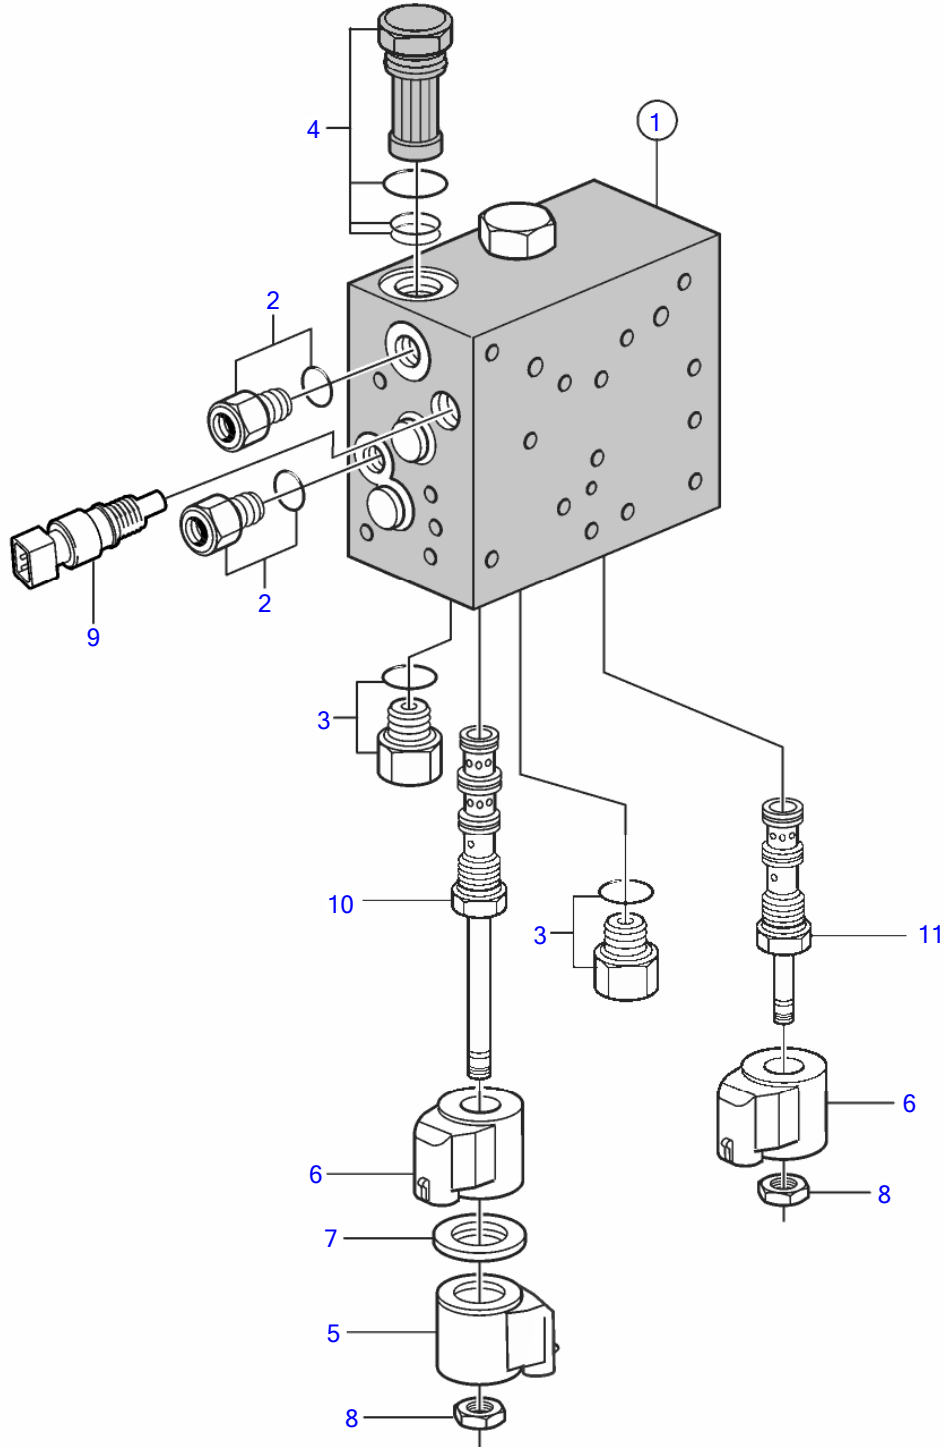

V8-300-CE-B, V8-320-CE-B

27406

V8-300-CE-B, V8-320-CE-B

REF	PART NO.	QTY	DESCRIPTION	NOTES
1		X		Shaded parts show changes from earlier design.
	21445595	1	Valve	second design, introduced Jan. 2011, ser. no. A155443 and higher
2	21199274	2	• Nipple	
		2	• • O-ring	not sold separately
3	3859043	2	• Fitting	
	3859042	2	• • O-ring	
4	21584276	1	• Filter	changed from earlier design
		3	• • • O-ring	not sold separately
5	21314061	1	• Solenoid	
6	21314064	2	• Solenoid	
7		1	• Washer	not sold separately
8		2	• Nut	not sold separately
9	3850397	1	• Switch, temperature	
10		1	Valve	
		1	• O-ring	not sold separately
11	22141353	1	Valve	
		1	• O-ring	not sold separately