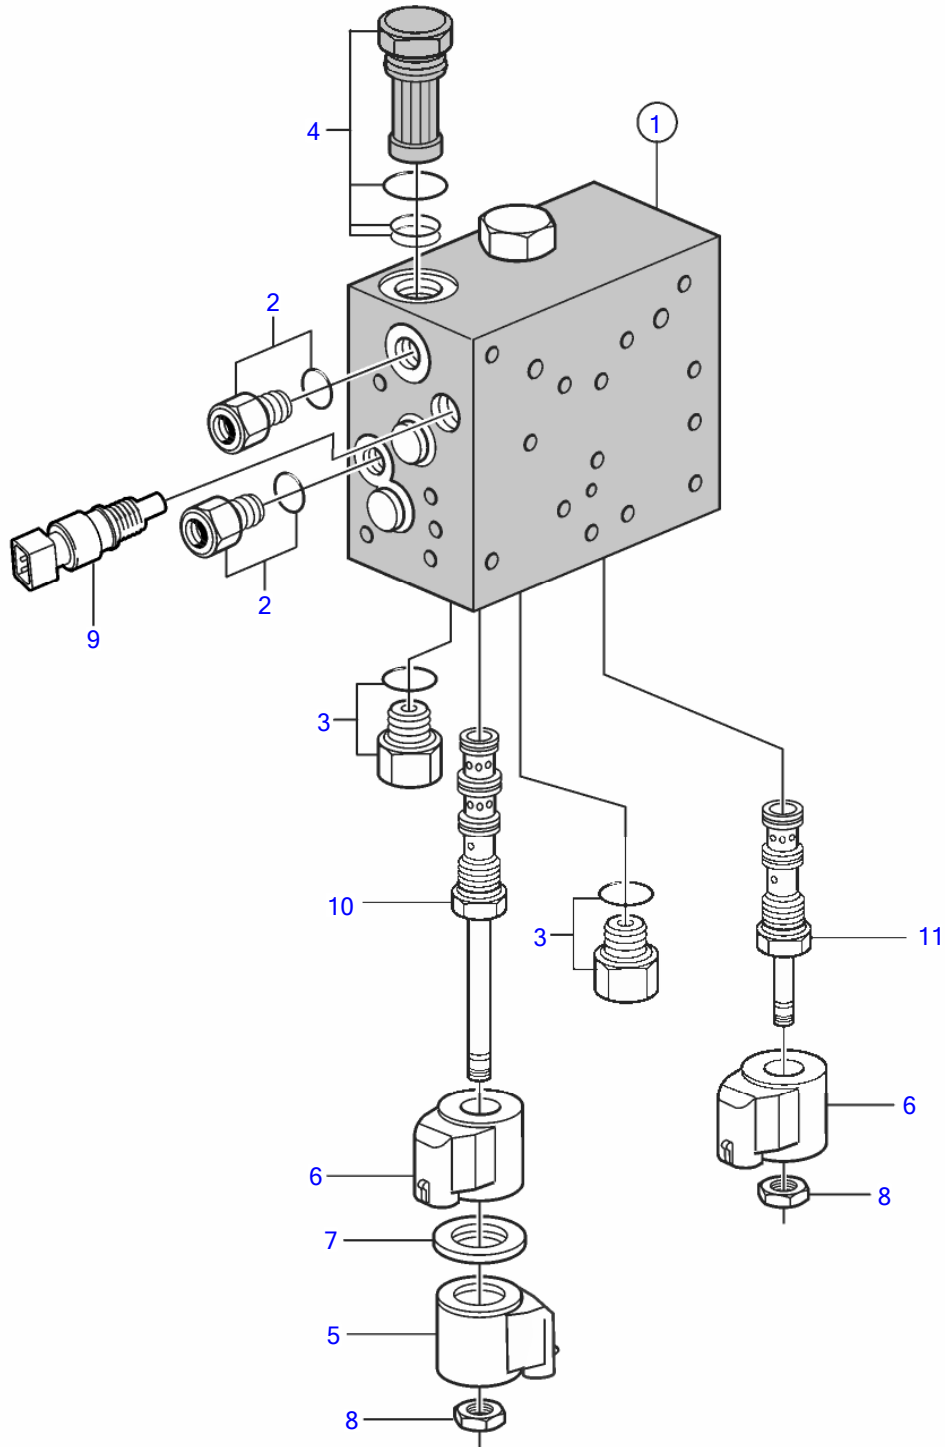

V8-300-CE-B, V8-320-CE-B

27406

V8-300-CE-B, V8-320-CE-B

REF	PART NO.	QTY	DESCRIPTION	NOTES
1		X		Shaded parts show changes from earlier design.
	21445595	1	Valve	second design, introduced Jan. 2011, ser. no. A155443 and higher
2	21199274	2	• Nipple	
		2	• • O-ring	not sold separately
3	3859043	2	• Fitting	
	3859042	2	• • O-ring	
4	21584276	1	• Filter	changed from earlier design
		3	• • • O-ring	not sold separately
5	21314061	1	• Solenoid	
6	21314064	2	• Solenoid	
7		1	• Washer	not sold separately
8		2	• Nut	not sold separately
9	3850397	1	• Switch, temperature	
10		1	Valve	
		1	• O-ring	not sold separately
11	22141353	1	Valve	
		1	• O-ring	not sold separately