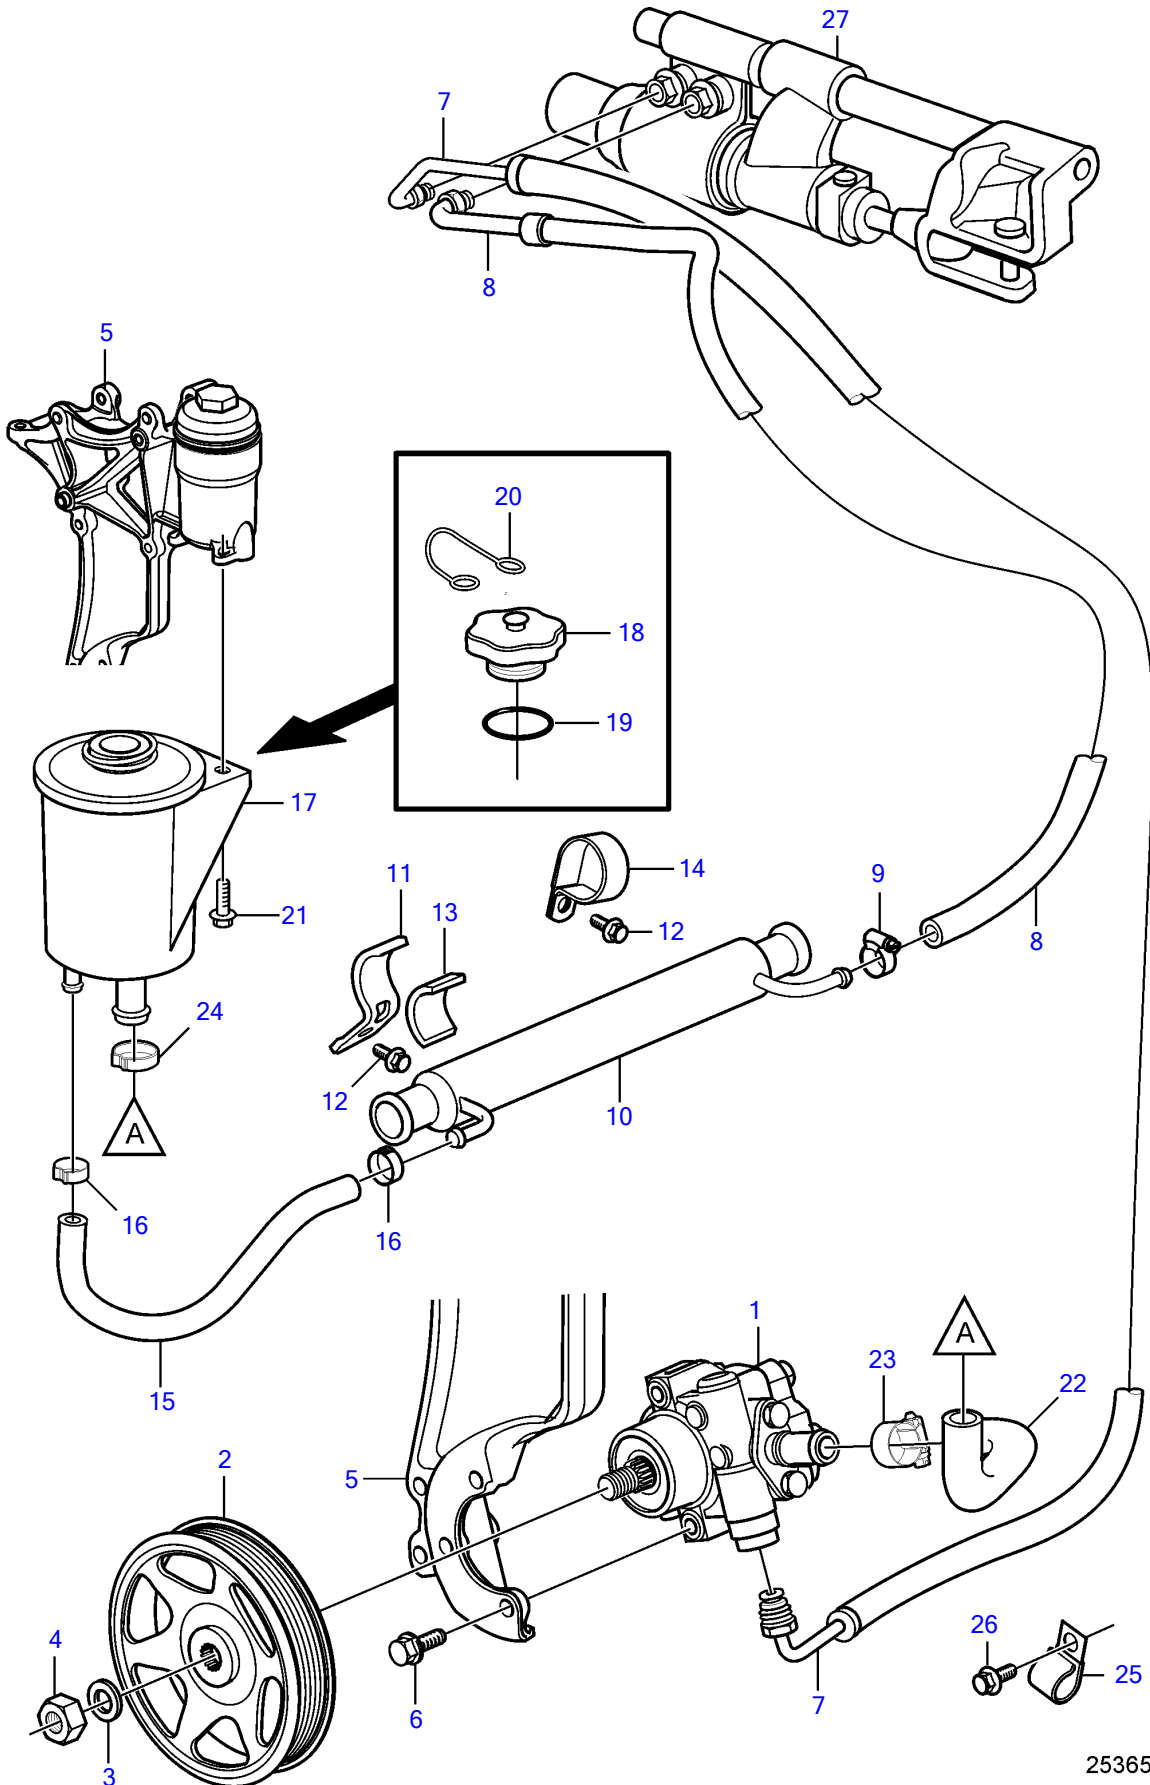

V8-225-CE-B, V8-300-CE-B, V8-320-CE-B

25365

V8-225-CE-B, V8-300-CE-B, V8-320-CE-B

REF	PART NO.	QTY	DESCRIPTION	NOTES
1	3887373	1	Power steering pump	
2	3889611	1	Pulley	
3	3889615	1	Washer	
4	3889613	1	Nut	
5	21573817	1	Bracket	
6	3595494	3	Screw	
7	3888739	1	Hose assembly	
8	21452588	1	Hose assembly	
9	3860413	1	Hose clamp	
10	21399019	1	Hydraulic oil cooler	
11	21434106	1	Bracket	Replaced by 3852490
12	3853393	1	Flange screw	
13	21434108	1	Support rubber	
14	3852490	1	Attaching clamp	
15	21399023	1	Hose	
16	982663	2	Hose clamp	
17	3887375	1	Reservoir	
18		1	• Cap	not sold separately
19		1	• O-ring	not sold separately
20		1	• Retainer	not sold separately
21	946544	2	Flange screw	
22	21355283	2	Hose	
23	3853794	2	Hose clamp	
24	980038	1	Hose clamp	replaced by next part number
		1	Hose clamp	
25	(984038)	1	Clamp, J	Obsolete part
26	(3853557)	1	Flange screw	Obsolete part, 3/8" - 16 unc, L=0.75" (19mm)
27		1	Steering cylinder	See drive catalog

47703949-64-36229

25365

Upd:2014-07-01

V8-225-CE-B, V8-300-CE-B, V8-320-CE-B

**VOLVO**  
**PENTA**