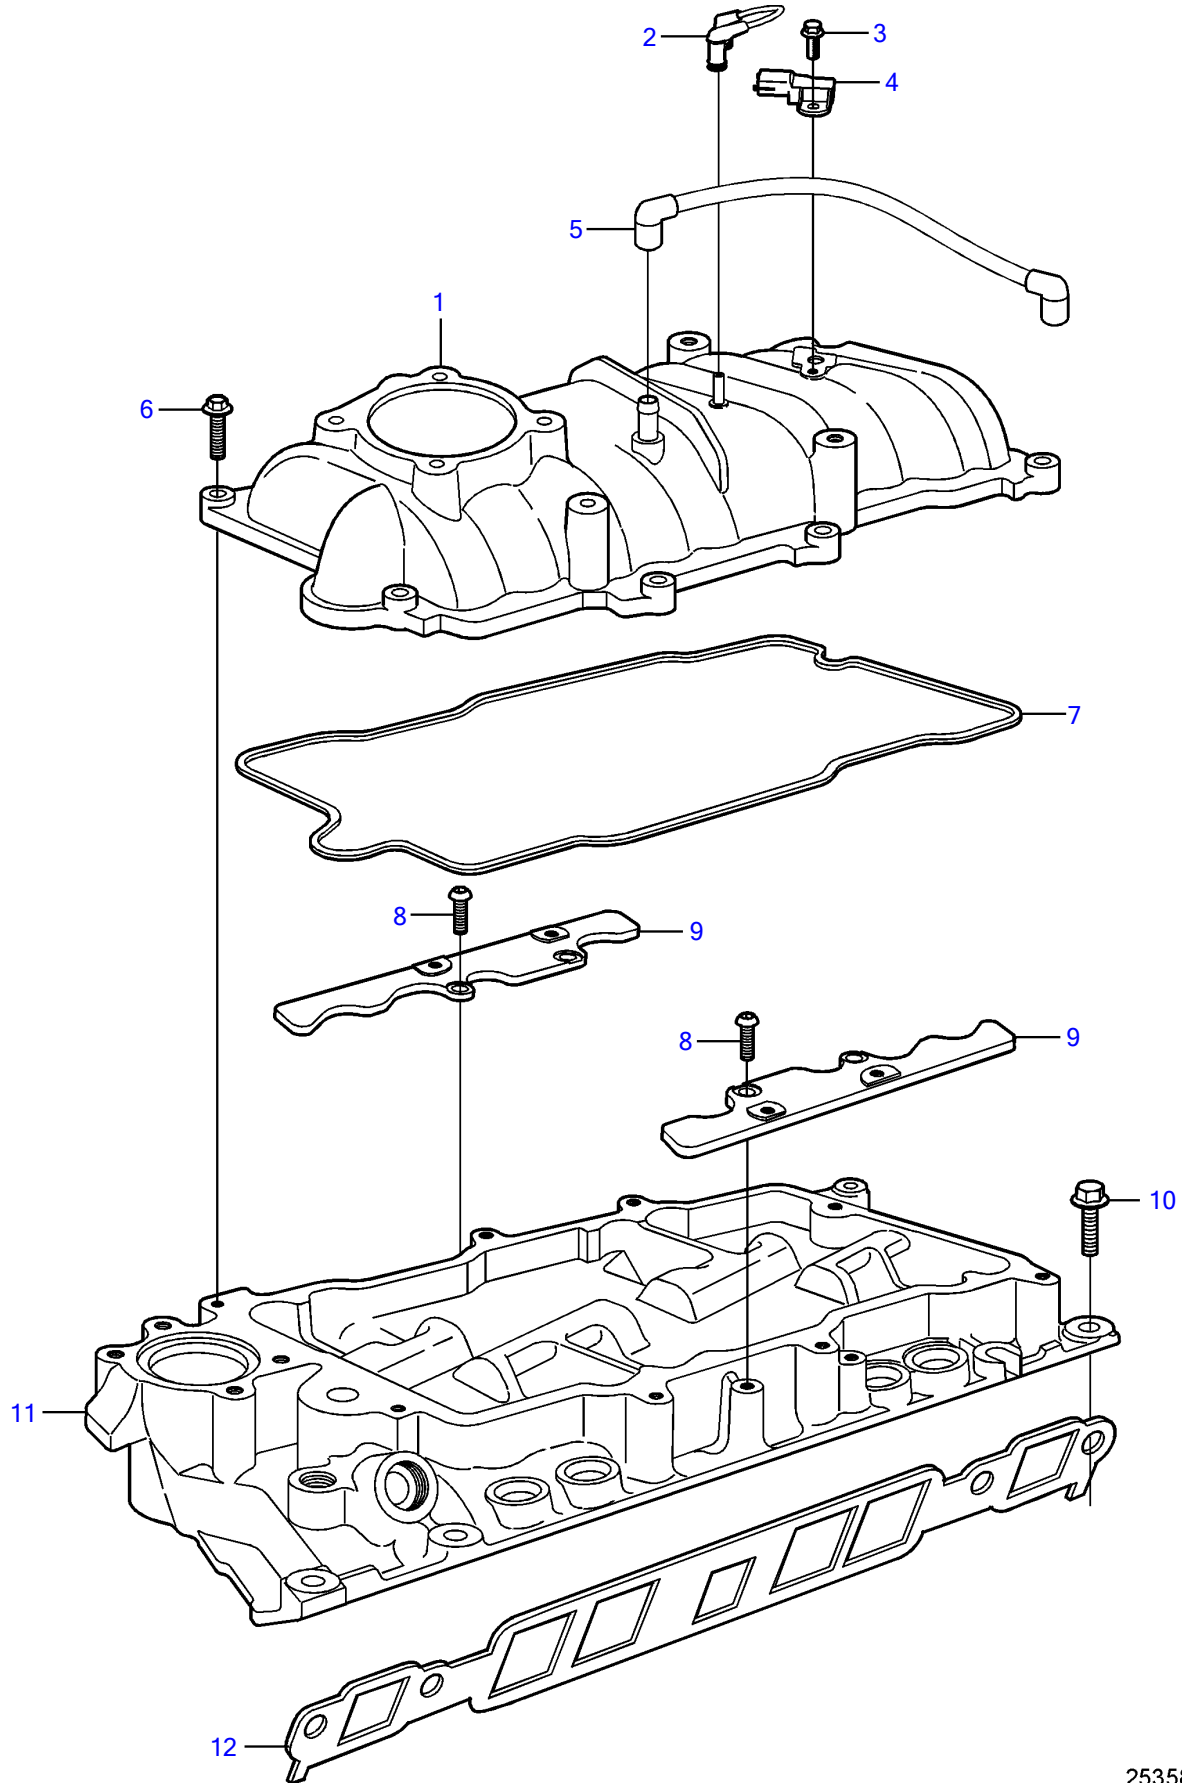

V8-225-CE-B, V8-300-CE-B, V8-320-CE-B

V8-225-CE-B, V8-300-CE-B, V8-320-CE-B

REF	PART NO.	QTY	DESCRIPTION	NOTES
1	21141686	1	Manifold	
2	3858974	1	Hose	
3	3858973	1	Bolt	
4	3859020	1	Sensor	MAT/MAP
5	3858989	1	Hose	Crankcase ventilation
6	3858961	10	Bolt	
7	3858960	1	Intake gasket	
8	3858982	4	Bolt	
9		2	Bracket	part not sold
10	3861980	8	Screw	
11	21141685	1	Manifold	
12	3857662	1	Intake gasket kit	