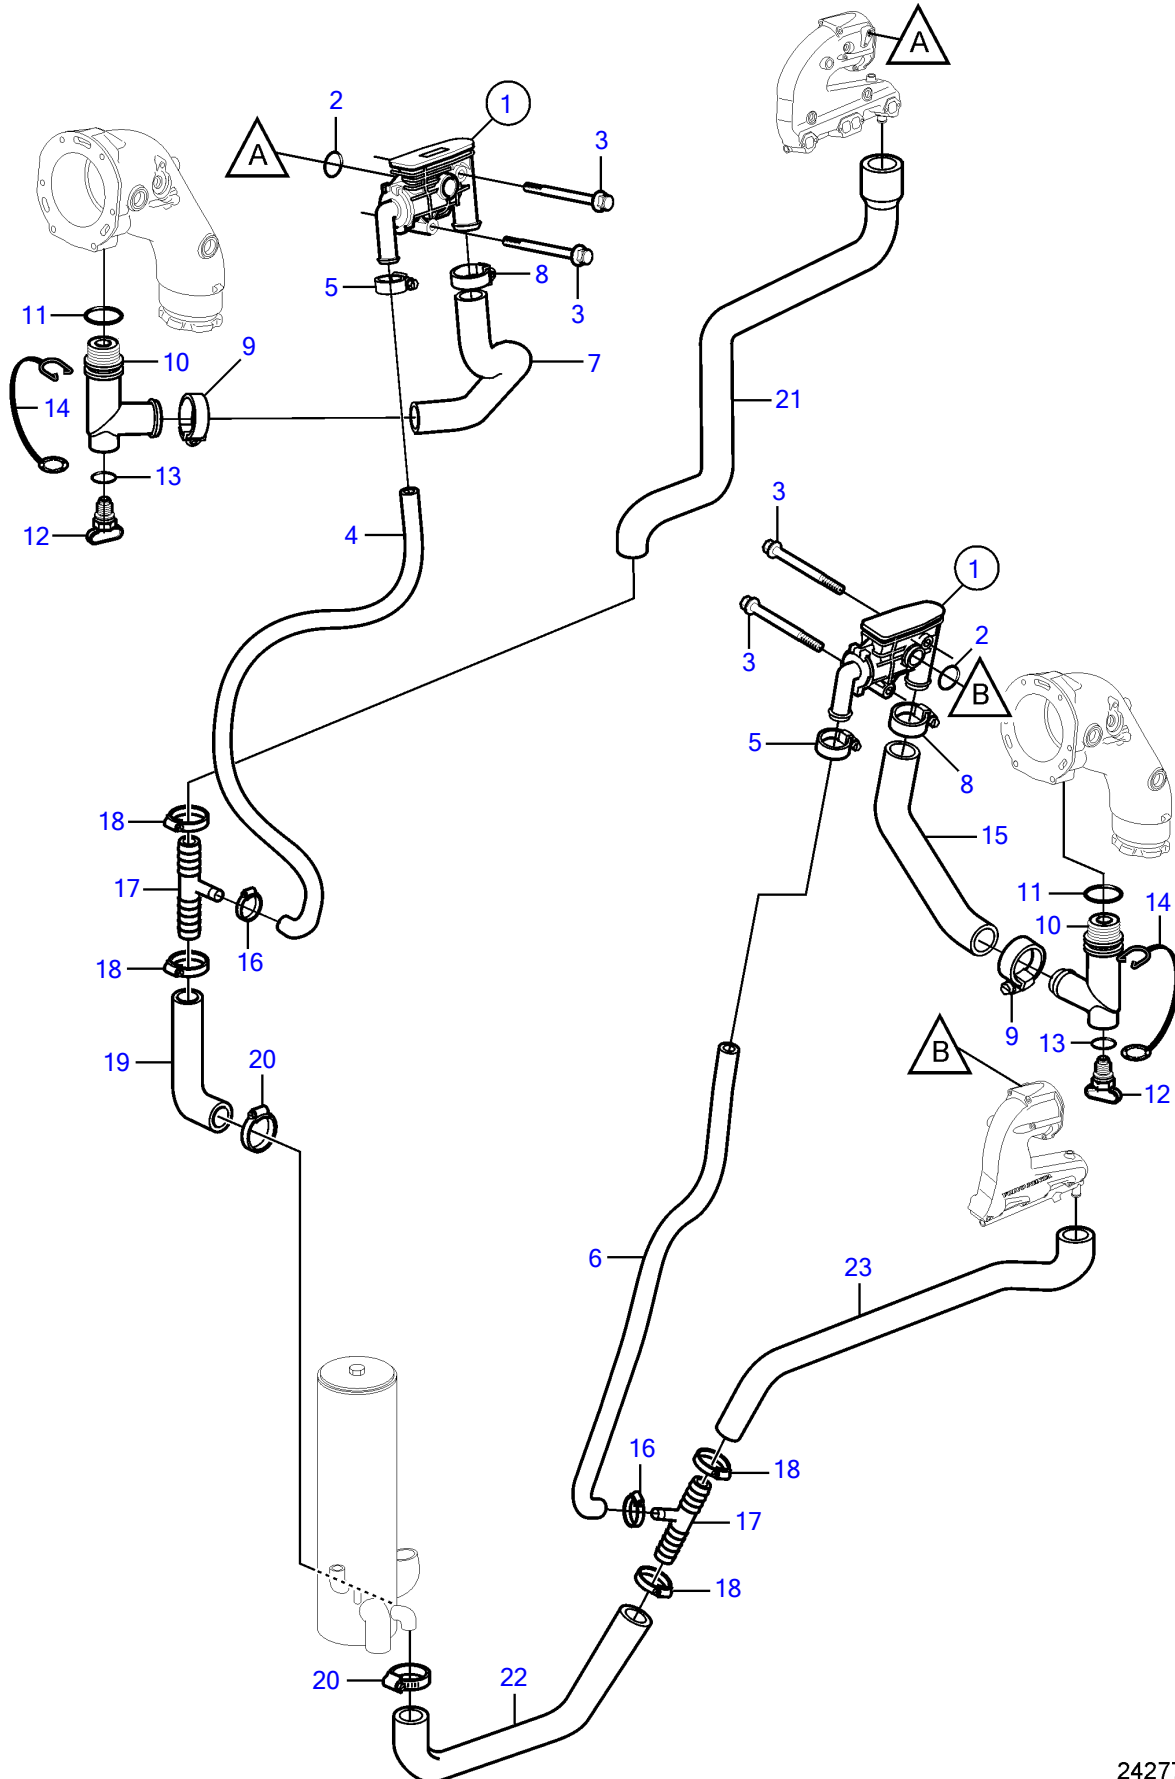

V8-225-CE-B, V8-300-CE-B, V8-320-CE-B

V8-225-CE-B, V8-300-CE-B, V8-320-CE-B

REF	PART NO.	QTY	DESCRIPTION	NOTES
1	40005486	1	Thermostat housing	Starboard
	40005487	1	Thermostat housing	Port
		1	• Thermostat	not sold separately
		1	• Fitting	not sold separately
		1	• Spring	not sold separately
		1	• Elbow	not sold separately
		1	• O-ring	not sold separately
		1	• Screw	not sold separately
2	21411368	2	O-ring	
3	965177	4	Flange screw	
4	21130825	1	Hose	
5	3853794	2	Hose clamp	
6	21130827	2	Hose	
7	3594911	1	Hose	
8	3863439	2	Hose clamp	
9	3863439	2	Hose clamp	
10	21115770	2	Adapter	
11		2	• O-ring	not sold separately
12	21114522	2	Drain plug	
	3849500	2	• Plug	Replaced by 21114522, not sold separately
13		2	• O-ring	not sold separately
14	3849892	2	• Retainer	
15	21107967	1	Hose	
16	3853794	2	Hose clamp	
17	3595495	2	Adapter	
18	3863439	4	Hose clamp	
19	40005852	1	Hose	
20	3812303	2	Hose clamp	
21	40005850	1	Hose	
22	21130230	1	Hose	
23	21130233	1	Hose	