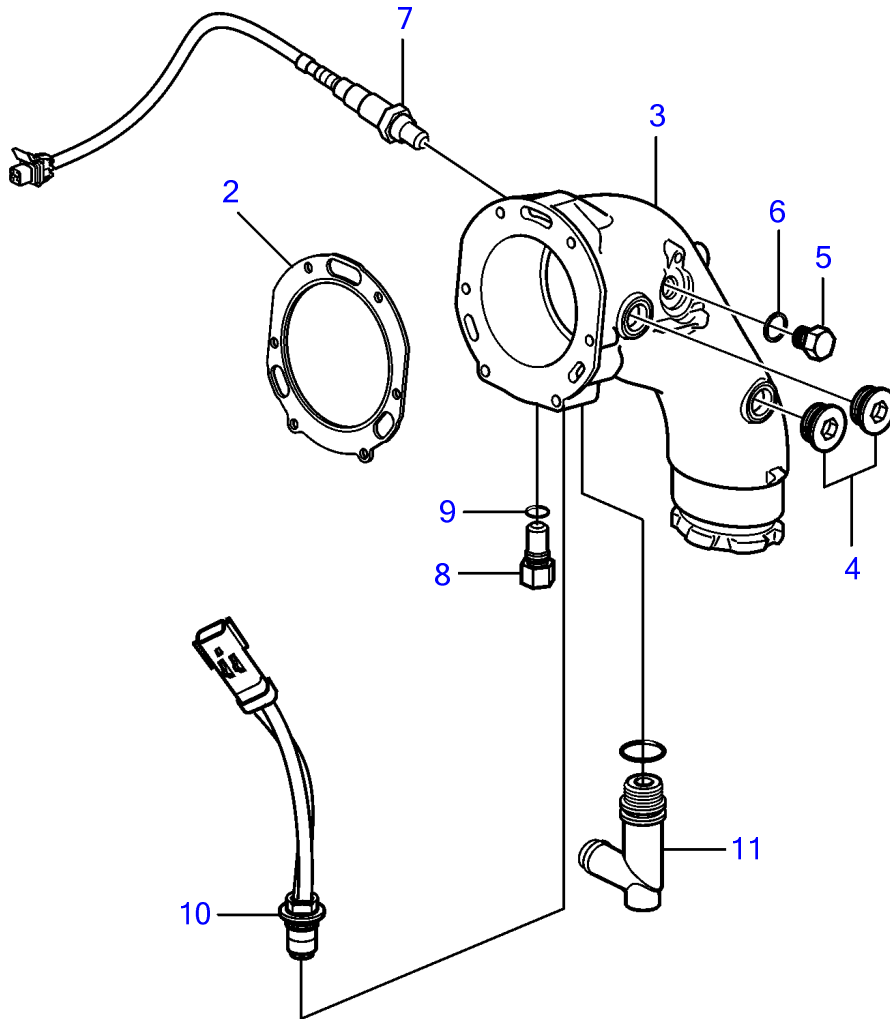

V8-225-CE-B, V8-300-CE-B, V8-320-CE-B

1

V8-225-CE-B, V8-300-CE-B, V8-320-CE-B

REF	PART NO.	QTY	DESCRIPTION	NOTES
1	21571773	1	Elbow	
2	40005439	1	Gasket	
3	21468082	1	Elbow pipe	
4	21399010	2	Plug	M27
		2	• O-ring	
5	960632	2	Plug	
6	977751	2	Gasket	
7	3883724	1	Sensor, oxygen	
		1	• Sealing washer	not sold separately
8	21194290	1	Anode	
9	980998	1	• O-ring	replaced by next part number
	21286721	1	• O-ring	
10	3889526	1	Sensor, temperature	
11	21115770	1	Adapter	
		1	O-ring	not sold separately