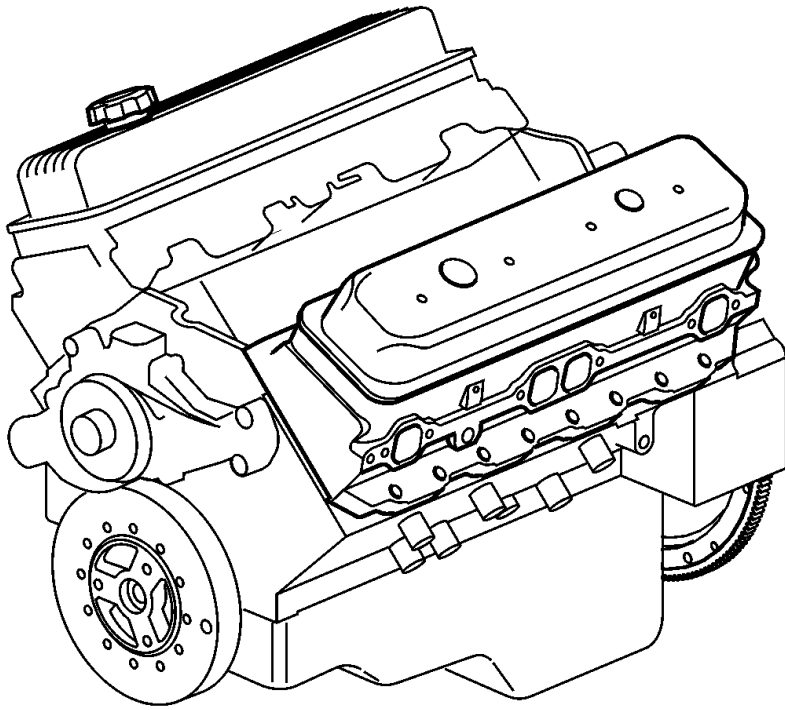

V8-225-CE-B, V8-300-CE-B

1

V8-225-CE-B, V8-300-CE-B

REF	PART NO.	QTY	DESCRIPTION	SEE SEC.	NOTES
1					Image is a generic picture of longblock, details about included parts are in parts bulletin.
	3801410	1	Longblock engine		Use to repair compliant engines
			• Bulletin P-21-0-25	P-21-0-25-EN	US EPA Regulations for Longblock Sales and Use
			• Bulletin P-21-0-27	P-21-0-27-EN	5.0/5.7L Longblocks, remanufactured