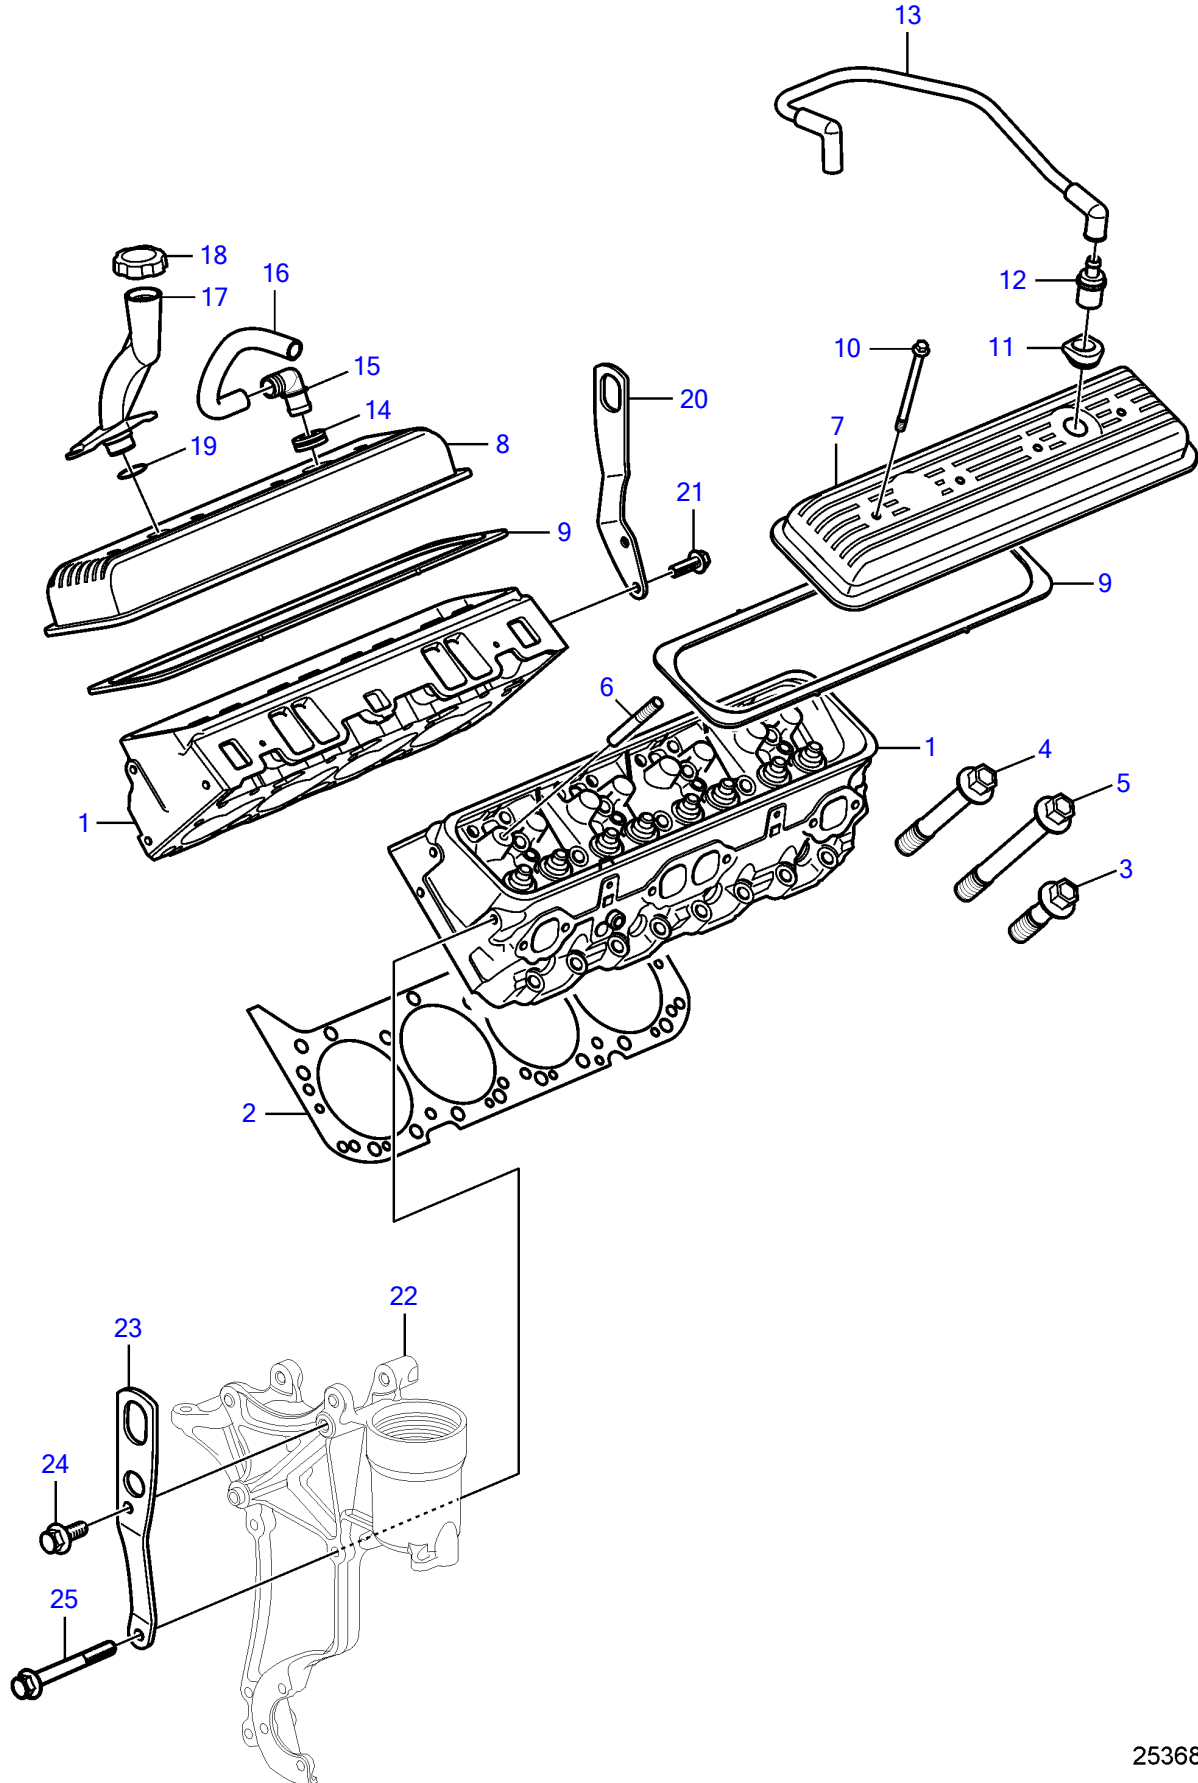

V8-225-CE-B, V8-300-CE-B, V8-320-CE-B

25368

V8-225-CE-B, V8-300-CE-B, V8-320-CE-B

REF	PART NO.	QTY	DESCRIPTION	NOTES
1	3856929	2	Cylinder head	
2	3853380	2	Cylinder head gasket	
3	3856122	16	Bolt	L=1.62" (41mm)
4	3856123	4	Bolt	L=3 1/16" (78mm)
5	3856124	14	Bolt	L=3 51/64" (96mm)
6	(3853146)	16	Stud	Obsolete part, O.S=0.003" (0.076mm)
7	3856927	1	Valve cover	
8	3856928	1	Valve cover	
9	3852687	2	Gasket	
10	3856135	8	Bolt	
11	3862296	1	Grommet	
12	3861989	1	Valve	
13	3858989	1	Hose	
14	3852103	1	Grommet	
15	3852104	1	Elbow	
16	3853546	1	Hose	
17	21405511	1	Tube	
18	3854008	1	Oil filler cap	
19	925063	1	O-ring	
20	21338270	1	Lifting eye	
21	(3853557)	2	Flange screw, flange	Obsolete part, 3/8" - 16 unc, L=0.75" (19mm)
22	21573817		Bracket	
23	21338268	1	Lifting eye	
24	(3853557)	1	Flange screw, flange	Obsolete part, 3/8" - 16 unc, L=0.75" (19mm)
25	3853392	1	Flange screw	