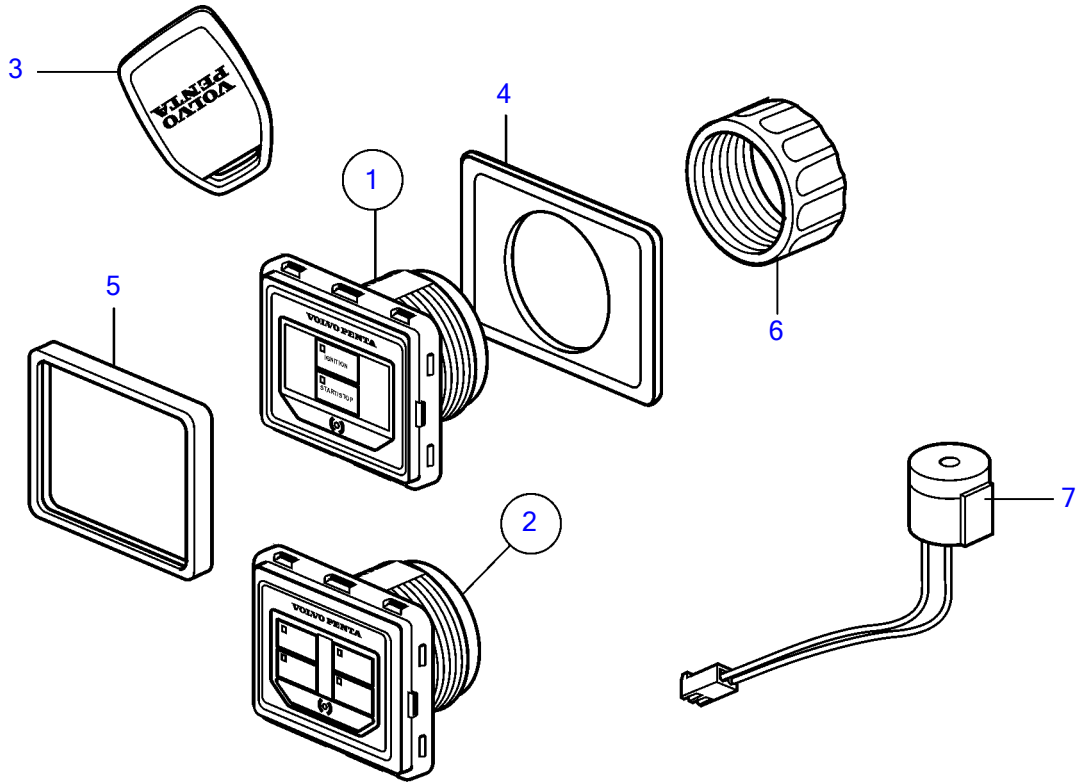

V8-225-CE-B, V8-300-CE-B, V8-320-CE-B

26339

V8-225-CE-B, V8-300-CE-B, V8-320-CE-B

REF	PART NO.	QTY	DESCRIPTION	NOTES
1	21758304	1	Panel	Single panel
2	21836809	1	Panel	Twin panel
3	21758351	2	• Key	
4	3808135	1	• Gasket	
5	21467057	1	• Frame	
6	3808134	1	• Nut	
7	21358227	1	• Buzzer	
8	21693204	1	Cable	e-Key single harness
9	21693208	1	Cable	e-Key twin harness
10	21693202	1	Cable	e-Key single harness with Lanyard
11	21693206	1	Cable	e-Key twin harness with Lanyard
12	21876876	1	Cable	e-Key quad harness

47703949-30-37277

26339

Upd:2014-07-01

V8-225-CE-B, V8-300-CE-B, V8-320-CE-B

VOLVO
PENTA