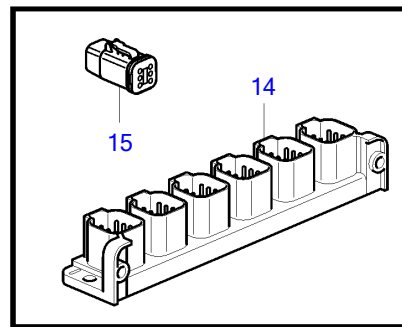

V8-225-CE-B, V8-300-CE-B, V8-320-CE-B

V8-225-CE-B, V8-300-CE-B, V8-320-CE-B

REF	PART NO.	QTY	DESCRIPTION	SEE SEC.	NOTES
1	21825662	1	Cable		Y-split, multisensor
2	21427463	1	Cable		Auxiliary relay
3	977184	1	• Housing		
4	873765	1	Relay		12V
5	3889410	1	Extension cable'verl		L=1.5m
	3842733	1	Extension cable'verl		L=3.0m
	3842734	1	Extension cable'verl		L=5.0m
	3842735	1	Extension cable'verl		L=7.0m
	3842736	1	Extension cable'verl		L=9.0m
	3842737	1	Extension cable'verl		L=11.0m
	21172469	1	Extension cable'verl		L=20m
	21172470	1	Extension cable'verl		L=40m
6	21421945	1	Cable		Steering adapter
7	3588972	1	Cable kit		Y-connector bus cable, 6-pole., L=0.5m
	874960	2	• Housing		
	874959	1	• Housing		
8	3886666	1	Cable, multilink		L=1.5m
	21166002	1	Wiring harness, multilink		7m
	21166003	1	Wiring harness, multilink		9m
	21166004	1	Wiring harness, multilink		13m
9	3588206	1	Cable kit, y-split		
10	21865234	1	Cable		L=1.5m
	874789	1	Cable kit		L=5.0m
	889550	1	Cable		L=7.0m
	889551	1	Cable		L=9.0m
	889552	1	Cable		L=11.0m
	888013	1	Cable		L=13.0m
11	21460908	1	Converter		A-can converter
12	21480272	1	Cable		Extension cable, 6 pin. 1.5m, steering
13	3848966	1	Control unit		Dimmer unit
			• Bulletin P-38-1-1	P-38-1-1-EN	ADU - Automatic Dimmer Unit
14	21469055	1	Connection block		Multi-link hub
15	21825714	1	Terminal		
16	21287072		Wiring harness		T-cable, Multi-link hub
	874960	3	• Housing		
17	21427460	1	Cable		T-cable, Datalink
18	874759	1	Extension cable'verl		extension cable, Easy-link gauges, L=1.0m
	3807043	1	Extension cable'verl		extension cable, Easy-link gauges, L=3.0m