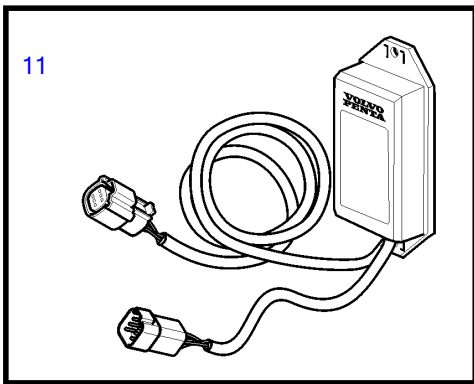

V8-225-CE-B, V8-300-CE-B, V8-320-CE-B

V8-225-CE-B, V8-300-CE-B, V8-320-CE-B

REF	PART NO.	QTY	DESCRIPTION	SEE SEC.	NOTES
1	21825662	1	Cable		Y-split, multisensor
2	21427463	1	Cable		Auxiliary relay
3	977184	1	• Housing		
4	873765	1	Relay		12V
5	3889410	1	Extension cable'verl		L=1.5m
	3842733	1	Extension cable'verl		L=3.0m
	3842734	1	Extension cable'verl		L=5.0m
	3842735	1	Extension cable'verl		L=7.0m
	3842736	1	Extension cable'verl		L=9.0m
	3842737	1	Extension cable'verl		L=11.0m
	21172469	1	Extension cable'verl		L=20m
	21172470	1	Extension cable'verl		L=40m
6	21421945	1	Cable		Steering adapter
7	3588972	1	Cable kit		Y-connector bus cable, 6-pole., L=0.5m
	874960	2	• Housing		
	874959	1	• Housing		
8	3886666	1	Cable, multilink		L=1.5m
	21166002	1	Wiring harness, multilink		7m
	21166003	1	Wiring harness, multilink		9m
	21166004	1	Wiring harness, multilink		13m
9	3588206	1	Cable kit, y-split		
10	21865234	1	Cable		L=1.5m
	874789	1	Cable kit		L=5.0m
	889550	1	Cable		L=7.0m
	889551	1	Cable		L=9.0m
	889552	1	Cable		L=11.0m
	888013	1	Cable		L=13.0m
11	21460908	1	Converter		A-can converter
12	21480272	1	Cable		Extension cable, 6 pin. 1.5m, steering
13	3848966	1	Control unit		Dimmer unit
			• Bulletin P-38-1-1	P-38-1-1-EN	ADU - Automatic Dimmer Unit
14	21469055	1	Connection block		Multi-link hub
15	21825714	1	Terminal		
16	21287072		Wiring harness		T-cable, Multi-link hub
	874960	3	• Housing		
17	21427460	1	Cable		T-cable, Datalink
18	874759	1	Extension cable'verl		extension cable, Easy-link gauges, L=1.0m
	3807043	1	Extension cable'verl		extension cable, Easy-link gauges, L=3.0m