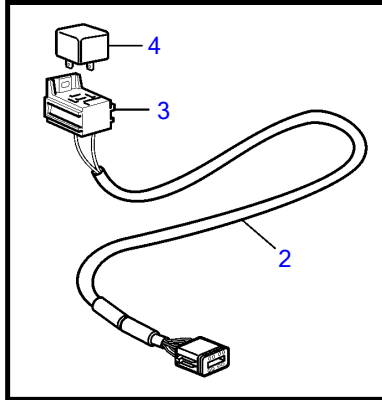

V8-225-CE-B, V8-300-CE-B, V8-320-CE-B

V8-225-CE-B, V8-300-CE-B, V8-320-CE-B

REF	PART NO.	QTY	DESCRIPTION	SEE SEC.	NOTES
1	21825662	1	Cable		Y-split, multisensor
2	21427463	1	Cable		Auxiliary relay
3	977184	1	• Housing		
4	873765	1	Relay		12V
5	3889410	1	Extension cable'verl		L=1.5m
	3842733	1	Extension cable'verl		L=3.0m
	3842734	1	Extension cable'verl		L=5.0m
	3842735	1	Extension cable'verl		L=7.0m
	3842736	1	Extension cable'verl		L=9.0m
	3842737	1	Extension cable'verl		L=11.0m
	21172469	1	Extension cable'verl		L=20m
	21172470	1	Extension cable'verl		L=40m
6	21421945	1	Cable		Steering adapter
7	3588972	1	Cable kit		Y-connector bus cable, 6-pole., L=0.5m
	874960	2	• Housing		
	874959	1	• Housing		
8	3886666	1	Cable, multilink		L=1.5m
	21166002	1	Wiring harness, multilink		7m
	21166003	1	Wiring harness, multilink		9m
	21166004	1	Wiring harness, multilink		13m
9	3588206	1	Cable kit, y-split		
10	21865234	1	Cable		L=1.5m
	874789	1	Cable kit		L=5.0m
	889550	1	Cable		L=7.0m
	889551	1	Cable		L=9.0m
	889552	1	Cable		L=11.0m
	888013	1	Cable		L=13.0m
11	21460908	1	Converter		A-can converter
12	21480272	1	Cable		Extension cable, 6 pin. 1.5m, steering
13	3848966	1	Control unit		Dimmer unit
			• Bulletin P-38-1-1	P-38-1-1-EN	ADU - Automatic Dimmer Unit
14	21469055	1	Connection block		Multi-link hub
15	21825714	1	Terminal		
16	21287072		Wiring harness		T-cable, Multi-link hub
	874960	3	• Housing		
17	21427460	1	Cable		T-cable, Datalink
18	874759	1	Extension cable'verl		extension cable, Easy-link gauges, L=1.0m
	3807043	1	Extension cable'verl		extension cable, Easy-link gauges, L=3.0m