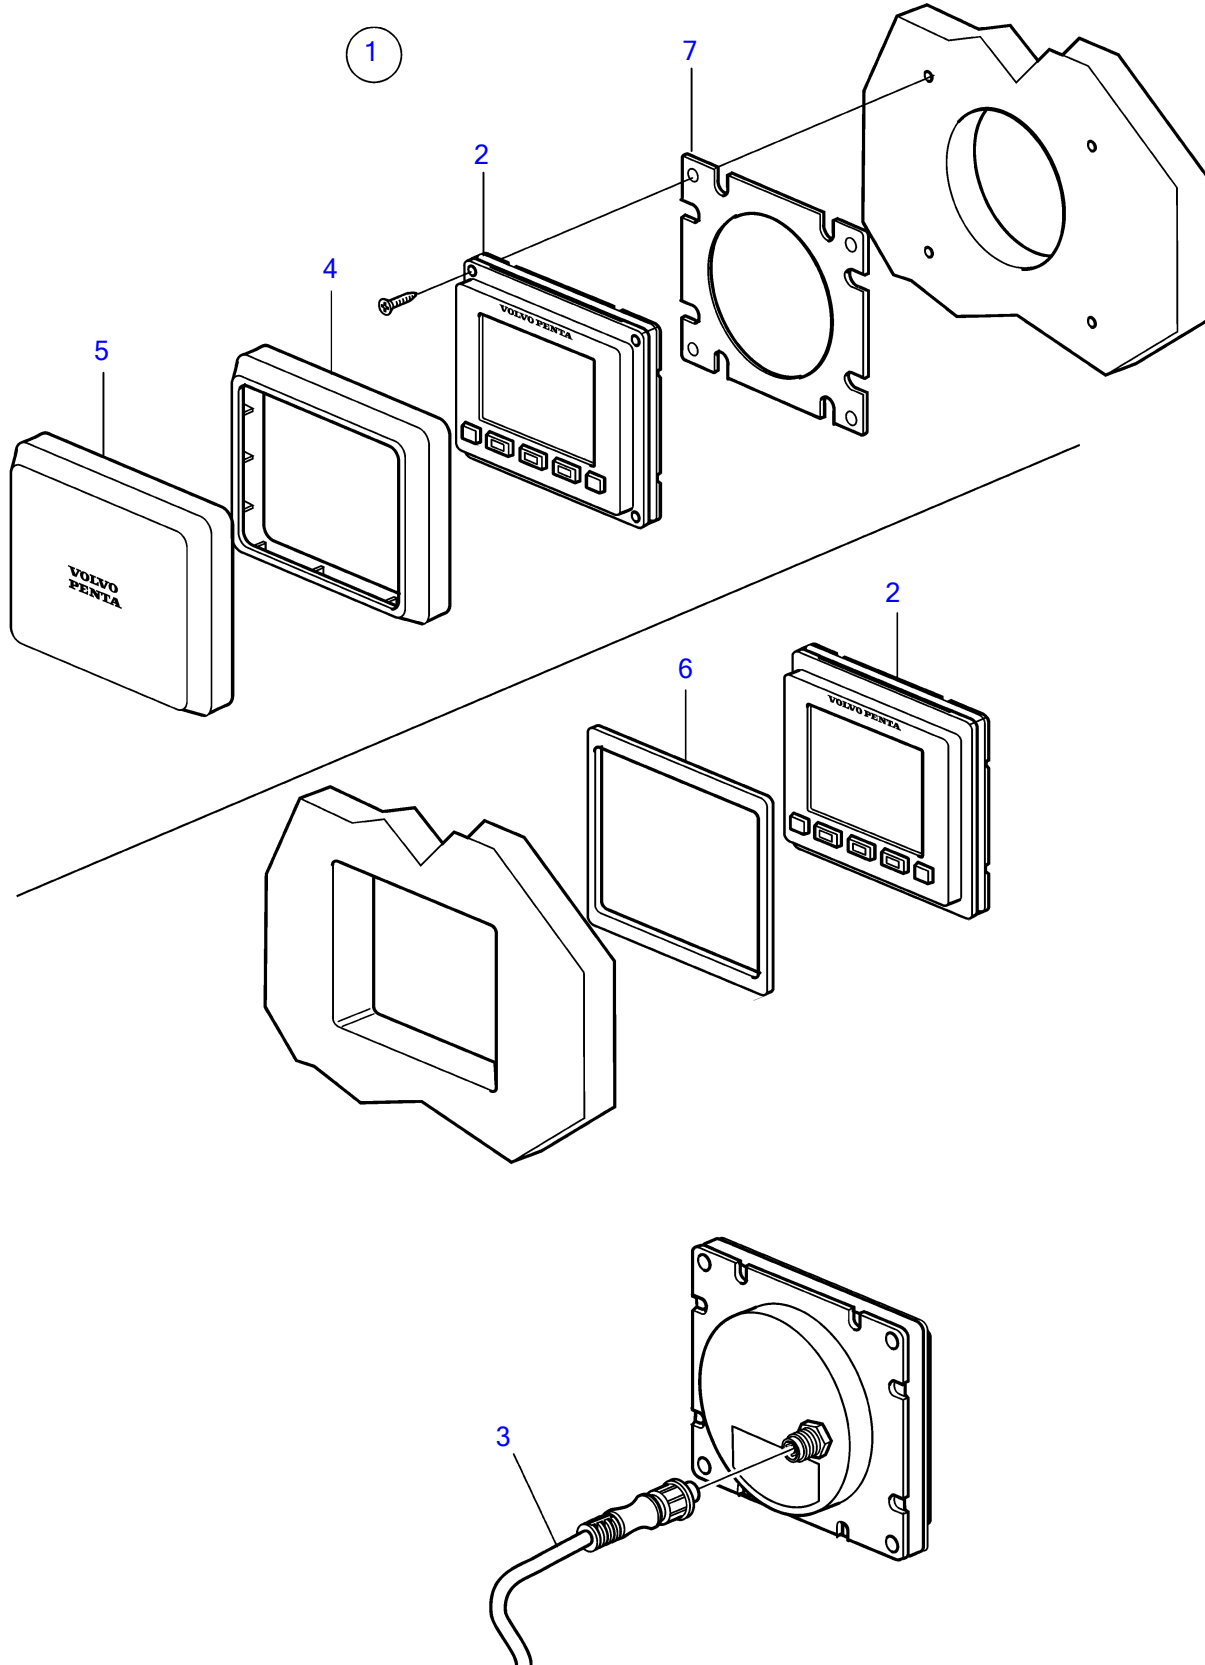

V8-225-CE-B, V8-300-CE-B, V8-320-CE-B

V8-225-CE-B, V8-300-CE-B, V8-320-CE-B

REF	PART NO.	QTY	DESCRIPTION	NOTES
1	21836928	1	Display, kit	
2		1	• Display	
3	21640400	1	• Cable	
4	21611210	1	• Frame	For top mounting
5	21611208	1	• Cover	For top mounting
6	21693705	1	• Gasket	For flush mounting.
7	21705285	1	Gasket	For top mounting

47703949-30-37259

26415

Upd:2014-07-01

V8-225-CE-B, V8-300-CE-B, V8-320-CE-B

**VOLVO  
PENTA**