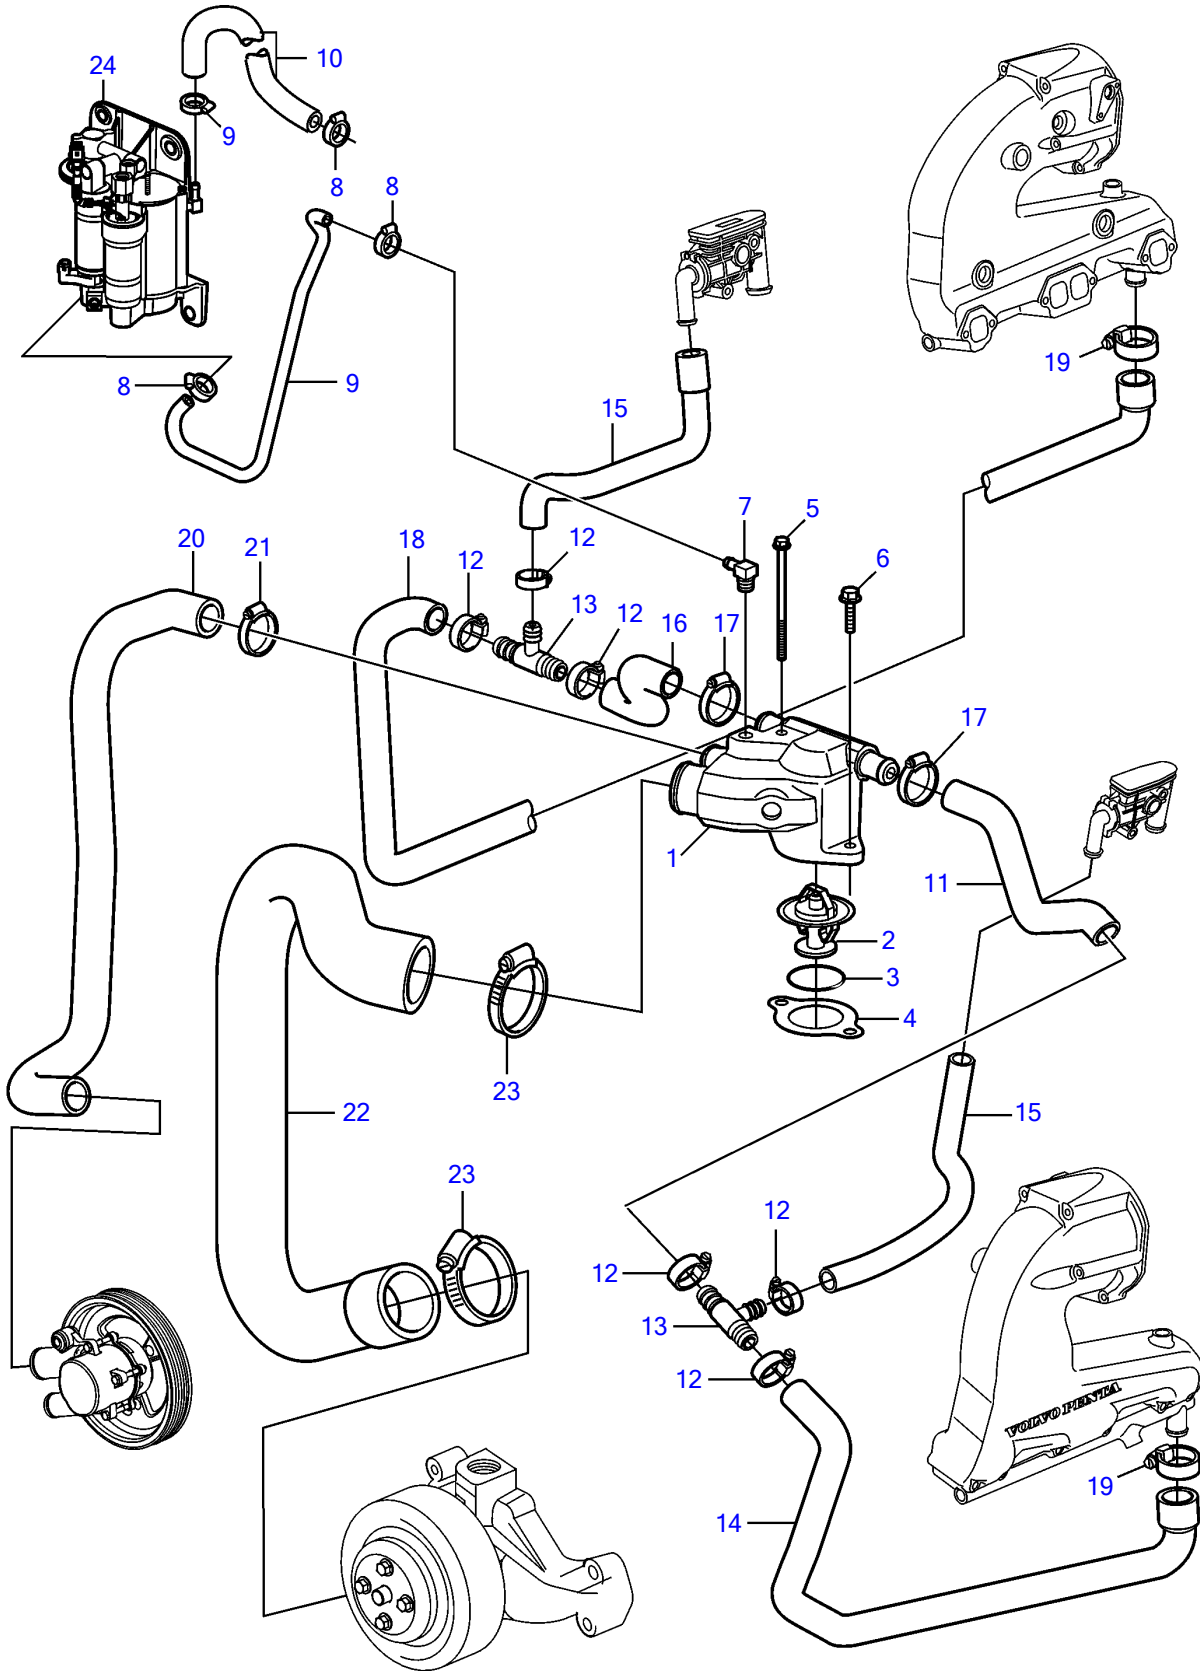

V8-225-CE-B, V8-300-CE-B, V8-320-CE-B

V8-225-CE-B, V8-300-CE-B, V8-320-CE-B

REF	PART NO.	QTY	DESCRIPTION	NOTES
1	3589553	1	Thermostat housing	
2	3587597	1	Thermostat	
3	983944	1	O-ring	
4	3852111	1	Gasket	
5	968842	1	Flange screw	
6	946671	1	Flange screw	
7	3853597	1	Elbow	
8	3860413	4	Hose clamp	
9	3862550	1	Hose	
10	21114718	1	Hose	
11	21106506	1	Hose	
12	3863439	6	Hose clamp	
13	3595495	1	Adapter	
14	21106508	1	Hose	
15		2	Hose	See "Exhaust Thermostat system" page
16	21106502	1	Hose	
17	3863439	2	Hose clamp	
18	21106504	1	Hose	
19	3863444	1	Hose clamp	
20	3817817	1	Hose	
21	3863441	1	Hose clamp	
22	3862523	1	Hose	
23	3863438	2	Hose clamp	
24		1	Fuel pump	See "Fuel system" page