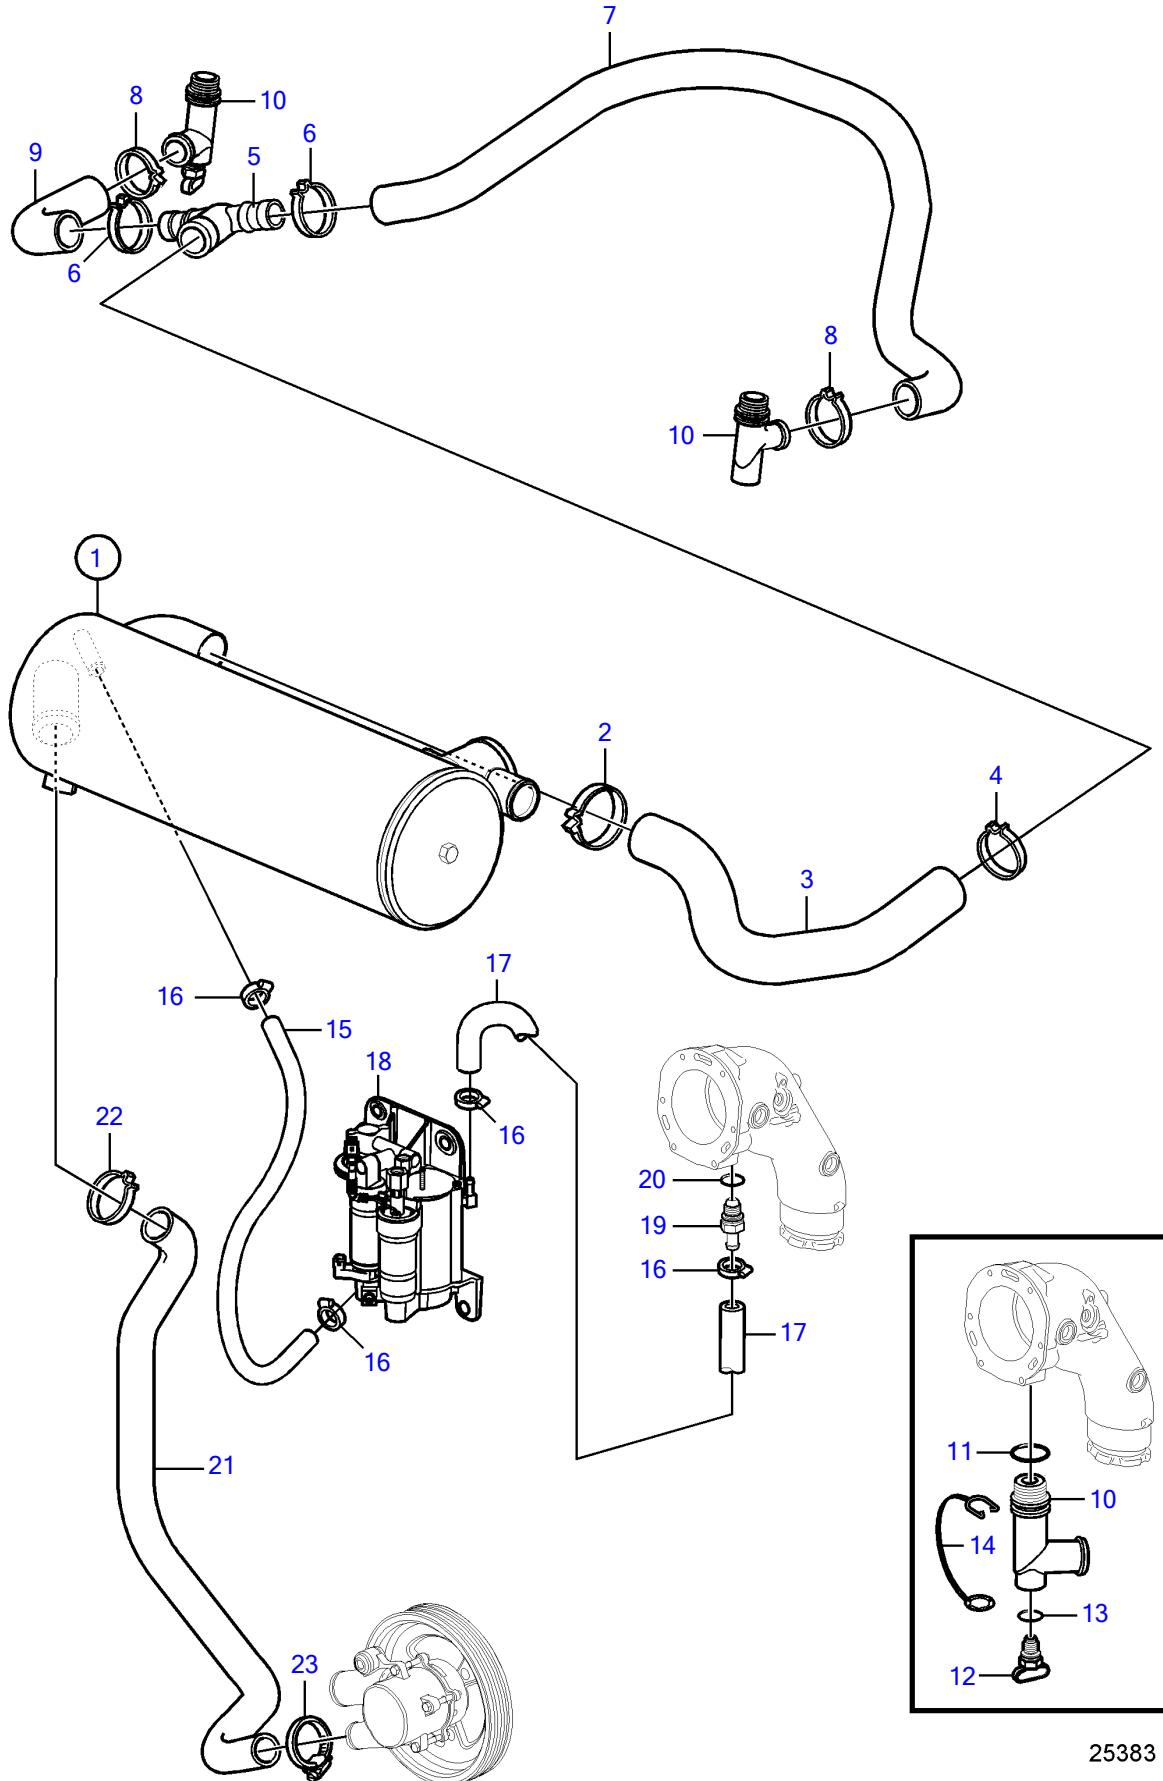

V8-225-CE-B, V8-300-CE-B, V8-320-CE-B

25383

V8-225-CE-B, V8-300-CE-B, V8-320-CE-B

REF	PART NO.	QTY	DESCRIPTION	NOTES
1	21444263	1	Heat exchanger	
2	982717	1	Clamp	
3	21338610	1	Hose	
4	982645	1	Clamp	
5	21338635	1	Connector	
6	(982715)	2	Clamp	Obsolete part
7	21338614	1	Hose	Port
8	(982715)	2	Clamp	Obsolete part
9	21338612	1	Hose	Starboard
10	21115770	2	Adapter	
11		2	• O-ring	not sold separately
12	21114522	2	Drain plug	
	3849500	2	• Plug	Replaced by 21114522, not sold separately
13	976970	2	• O-ring	
14	3849892	2	• Retainer	
15	3862550	1	Hose	
16	3860413	4	Hose clamp	
17	21114718	1	Hose	
18		1	Fuel pump	See "Fuel system" page
19	21115767	1	Adapter	
20	976970	1	• O-ring	
21	21338608	1	Hose	
22	982717	1	Clamp	
23	3852602	1	Hose clamp	