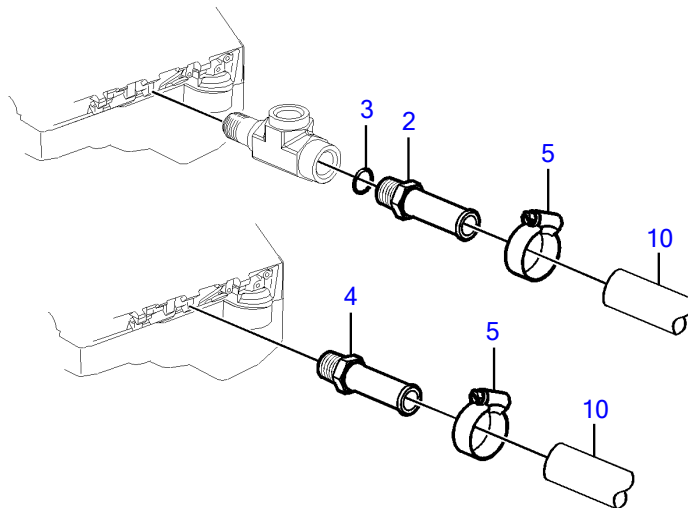

V8-225-CE-B, V8-300-CE-B, V8-320-CE-B

V8-225-CE-B, V8-300-CE-B, V8-320-CE-B

REF	PART NO.	QTY	DESCRIPTION	NOTES
1	21527832	1	Kit	Kit has other parts that are not used on this engine
2	40005443	1	• Nipple	7/16" - 14 unc
3	976970	1	• • O-ring	
4	856483	1	• Hose connection	1/4"-18 NPTF
5	3852602	4	• Hose clamp	
6	3818035	1	• Fitting	
7	3863068	1	• T-pipe	
8	3854978	2	• Hose clamp	
9	3860613	1	• T-nipple	
10		X	Hose, heater	Hose not supplied with kit.
11		X	Hose	Cut, Circulation pump to heat exchanger
12		X	Heat exchanger	
13		X	Expansion tank	