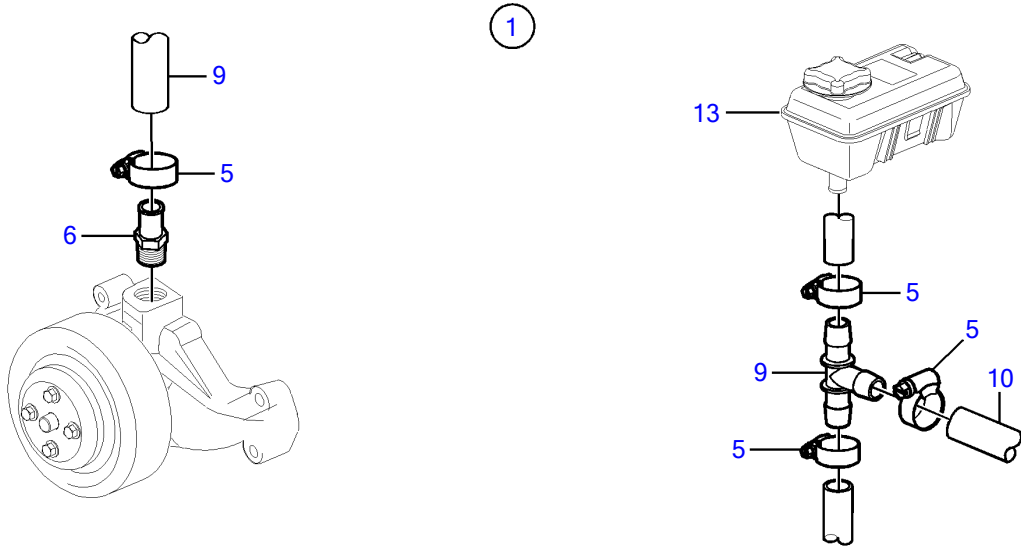

V8-225-CE-B, V8-300-CE-B, V8-320-CE-B

V8-225-CE-B, V8-300-CE-B, V8-320-CE-B

REF	PART NO.	QTY	DESCRIPTION	NOTES
1	21527832	1	Kit	Kit has other parts that are not used on this engine
2	40005443	1	• Nipple	7/16" - 14 unc
3	976970	1	• • O-ring	
4	856483	1	• Hose connection	1/4"-18 NPTF
5	3852602	4	• Hose clamp	
6	3818035	1	• Fitting	
7	3863068	1	• T-pipe	
8	3854978	2	• Hose clamp	
9	3860613	1	• T-nipple	
10		X	Hose, heater	Hose not supplied with kit.
11		X	Hose	Cut, Circulation pump to heat exchanger
12		X	Heat exchanger	
13		X	Expansion tank	