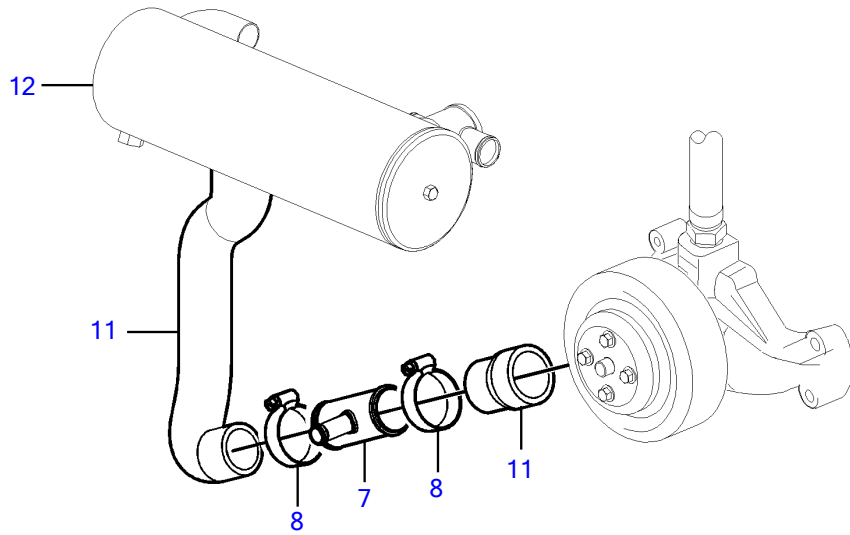

V8-225-CE-B, V8-300-CE-B, V8-320-CE-B

V8-225-CE-B, V8-300-CE-B, V8-320-CE-B

REF	PART NO.	QTY	DESCRIPTION	NOTES
1	21527832	1	Kit	Kit has other parts that are not used on this engine
2	40005443	1	• Nipple	7/16" - 14 unc
3	976970	1	• • O-ring	
4	856483	1	• Hose connection	1/4"-18 NPTF
5	3852602	4	• Hose clamp	
6	3818035	1	• Fitting	
7	3863068	1	• T-pipe	
8	3854978	2	• Hose clamp	
9	3860613	1	• T-nipple	
10		X	Hose, heater	Hose not supplied with kit.
11		X	Hose	Cut, Circulation pump to heat exchanger
12		X	Heat exchanger	
13		X	Expansion tank	