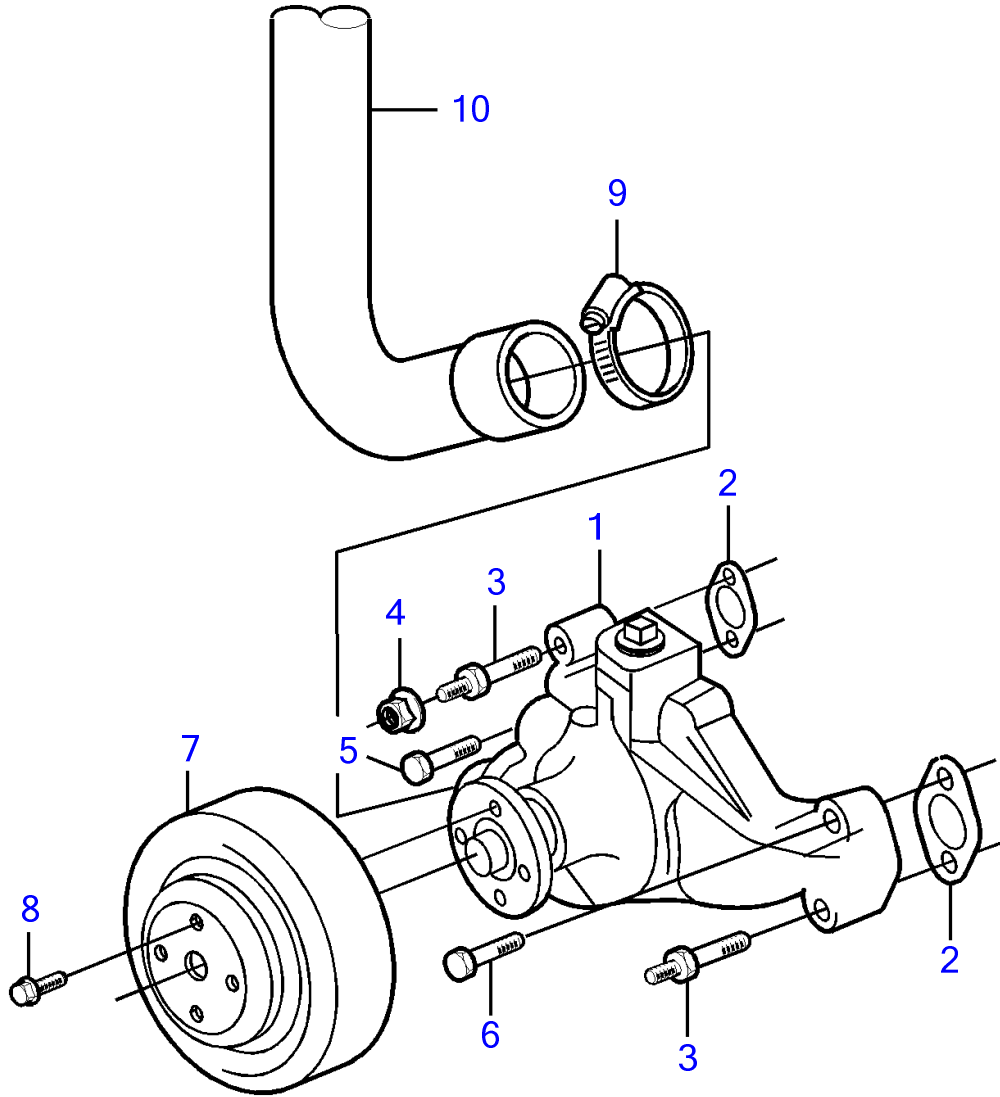

V8-225-CE-B, V8-300-CE-B, V8-320-CE-B

V8-225-CE-B, V8-300-CE-B, V8-320-CE-B

REF	PART NO.	QTY	DESCRIPTION	NOTES
1	3853850	1	Circulation pump	
2	3852477	2	Gasket	
3	3856147	2	Stud	
4	3853403	1	Nut retainer	
5	(3856137)	1	Bolt	Obsolete part
6	3856136	1	Bolt	
7	3860083	1	Pulley	
8	3863054	4	Flange screw	
9	3863438	1	Hose clamp	
10		1	Hose	Thermostat housing or heat exchanger