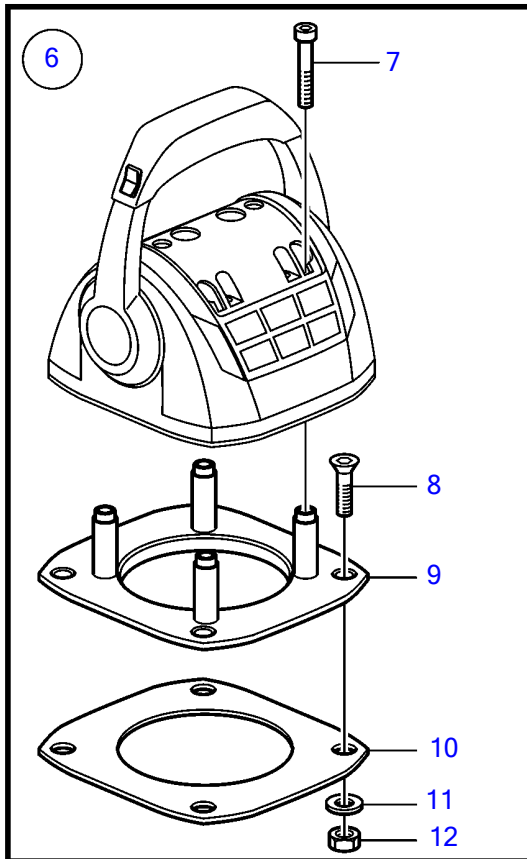

V8-225-CE-B, V8-300-CE-B, V8-320-CE-B

V8-225-CE-B, V8-300-CE-B, V8-320-CE-B

REF	PART NO.	QTY	DESCRIPTION	NOTES
1	21730157	1	Control lever	
	3586259	1	Software	Vodia-programming. This p/n can not be ordered, but will be used for invoicing.
	3586261	1	Software	Warehouse programming. This p/n can not be ordered, but will be used for invoicing.
2	21526920	1	• Spare parts kit, position sensor	
3		1	• • Tensioner	
4		1	• • Spring	
5		1	• • Pin	
6	21526948	1	• Kit, mounting bracket	
7	995042	4	• • Hex. socket screw	
8	994821	4	• • Hex. socket screw	
9	(21461704)	1	• • Bracket	Obsolete part
10		1	• • Gasket	
11	940275	4	• • Washer	
12	984456	4	• • Lock nut	
13	21527169	1	• Kit, plastic parts	
14	(21461681)	1	• • Cover	Obsolete part
15		2	• • Handle	
16		2	• • Hub cap	
17	21758955	1	Kit	
18		1	• Knob	
19		2	• Cover	
20	21461675	1	Cable holder	

47703949-27-37231

27595

Upd:2014-07-01

V8-225-CE-B, V8-300-CE-B, V8-320-CE-B

**VOLVO**  
**PENTA**