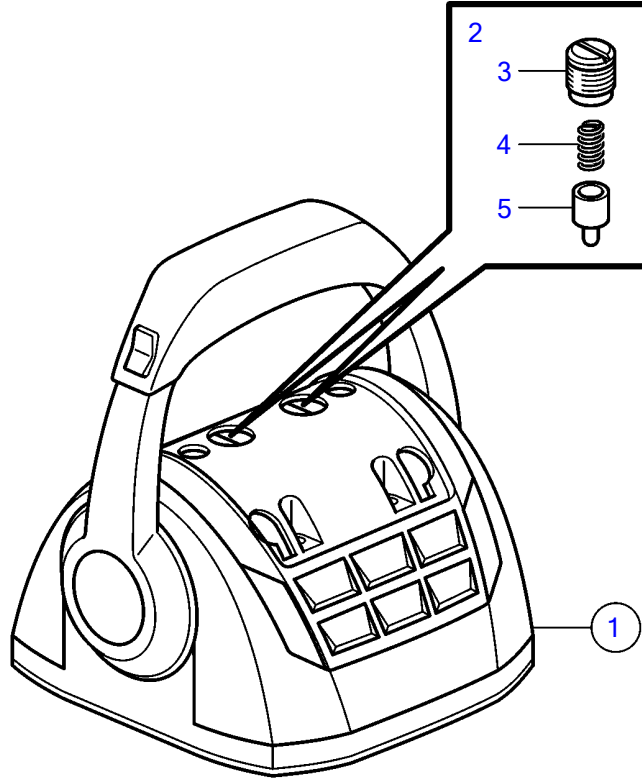

V8-225-CE-B, V8-300-CE-B, V8-320-CE-B

V8-225-CE-B, V8-300-CE-B, V8-320-CE-B

REF	PART NO.	QTY	DESCRIPTION	NOTES
1	21730157	1	Control lever	
	3586259	1	Software	Vodia-programming. This p/n can not be ordered, but will be used for invoicing.
	3586261	1	Software	Warehouse programming. This p/n can not be ordered, but will be used for invoicing.
2	21526920	1	• Spare parts kit, position sensor	
3		1	• • Tensioner	
4		1	• • Spring	
5		1	• • Pin	
6	21526948	1	• Kit, mounting bracket	
7	995042	4	• • Hex. socket screw	
8	994821	4	• • Hex. socket screw	
9	(21461704)	1	• • Bracket	Obsolete part
10		1	• • Gasket	
11	940275	4	• • Washer	
12	984456	4	• • Lock nut	
13	21527169	1	• Kit, plastic parts	
14	(21461681)	1	• • Cover	Obsolete part
15		2	• • Handle	
16		2	• • Hub cap	
17	21758955	1	Kit	
18		1	• Knob	
19		2	• Cover	
20	21461675	1	Cable holder	

47703949-27-37231

27595

Upd:2014-07-01

V8-225-CE-B, V8-300-CE-B, V8-320-CE-B

**VOLVO**  
**PENTA**