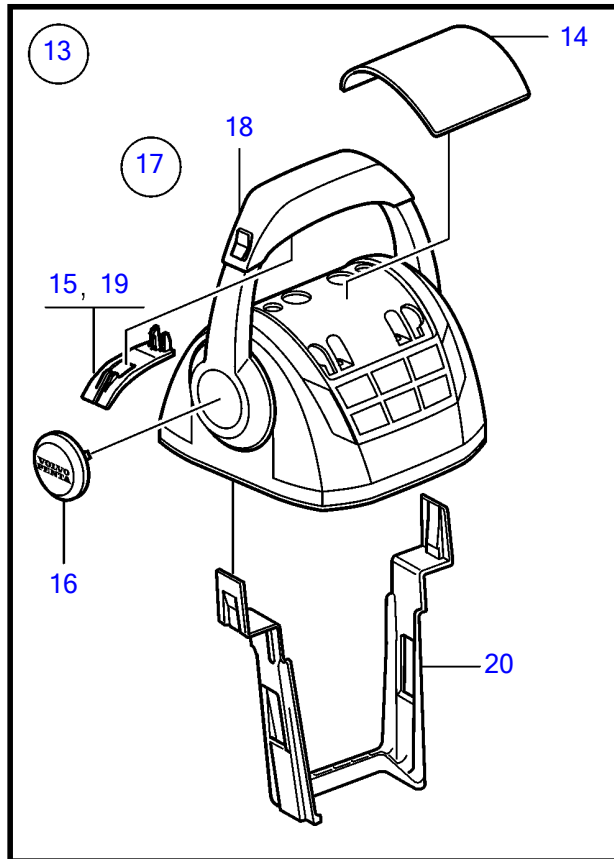

V8-225-CE-B, V8-300-CE-B, V8-320-CE-B

V8-225-CE-B, V8-300-CE-B, V8-320-CE-B

REF	PART NO.	QTY	DESCRIPTION	NOTES
1	21730157	1	Control lever	
	3586259	1	Software	Vodia-programming. This p/n can not be ordered, but will be used for invoicing.
	3586261	1	Software	Warehouse programming. This p/n can not be ordered, but will be used for invoicing.
2	21526920	1	• Spare parts kit, position sensor	
3		1	• • Tensioner	
4		1	• • Spring	
5		1	• • Pin	
6	21526948	1	• Kit, mounting bracket	
7	995042	4	• • Hex. socket screw	
8	994821	4	• • Hex. socket screw	
9	(21461704)	1	• • Bracket	Obsolete part
10		1	• • Gasket	
11	940275	4	• • Washer	
12	984456	4	• • Lock nut	
13	21527169	1	• Kit, plastic parts	
14	(21461681)	1	• • Cover	Obsolete part
15		2	• • Handle	
16		2	• • Hub cap	
17	21758955	1	Kit	
18		1	• Knob	
19		2	• Cover	
20	21461675	1	Cable holder	

47703949-27-37231

27595

Upd:2014-07-01

V8-225-CE-B, V8-300-CE-B, V8-320-CE-B

**VOLVO**  
**PENTA**