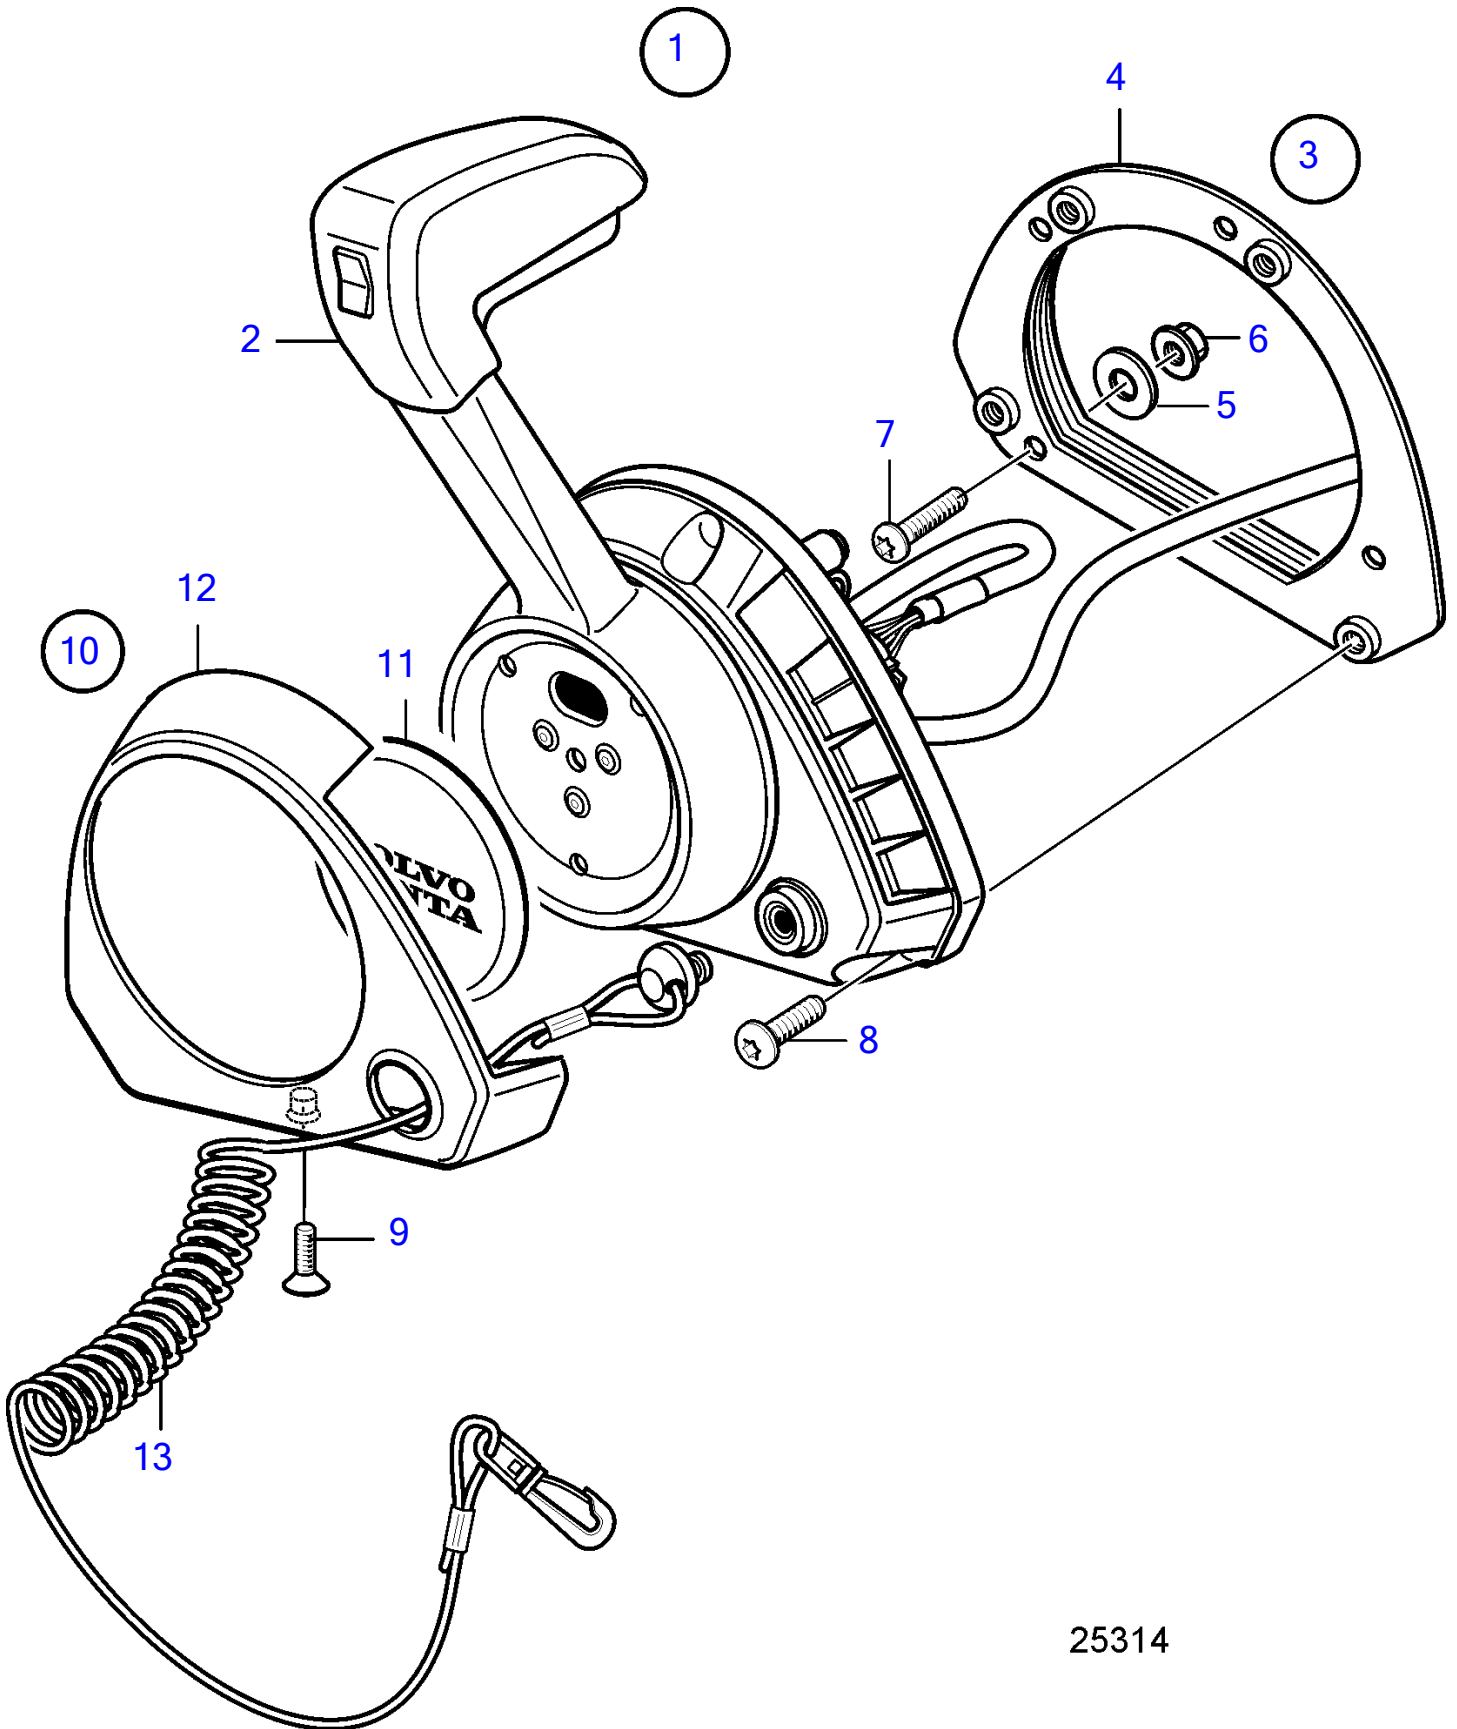

V8-225-CE-B, V8-300-CE-B, V8-320-CE-B

25314

V8-225-CE-B, V8-300-CE-B, V8-320-CE-B

REF	PART NO.	QTY	DESCRIPTION	NOTES
1	21847446	1	Control lever	
	3586259	1	Software	Vodia-programming. This p/n can not be ordered, but will be used for invoicing.
	3586261	1	Software	Warehouse programming. This p/n can not be ordered, but will be used for invoicing.
2		1	• Control lever	
3	21461723	1	• Installation kit	
4	(21461725)	1	• • Bracket	Obsolete part
5	940191	4	• • Washer	
6	966170	4	• • Lock nut	
7	(994914)	4	• • Hex. socket screw	Obsolete part
8	(995201)	4	• • Hex. socket screw	Obsolete part
9	(969868)	1	• • 6 point socket screw	Obsolete part
10	(21572761)	1	• Cover	Obsolete part
11			• • Cover	
12			• • Cover	
13	21552068	1	• Safety strap	

47703949-27-37379

25314

Upd:2014-07-01

V8-225-CE-B, V8-300-CE-B, V8-320-CE-B

VOLVO
PENTA