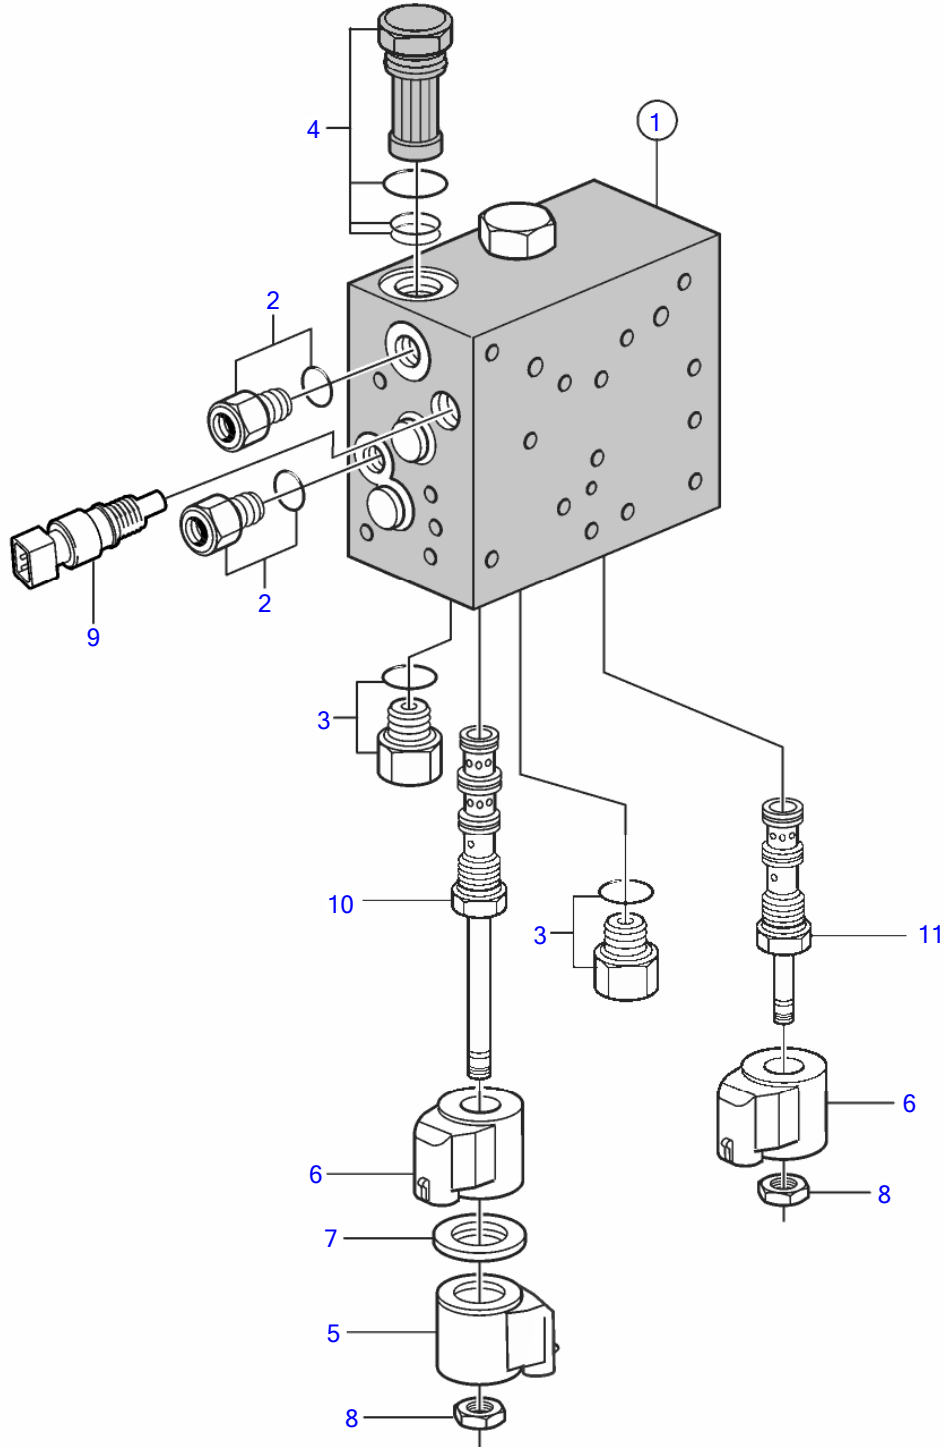

V8-225-CE-A, V8-300-CE-A, V8-320-CE-A

27406

V8-225-CE-A, V8-300-CE-A, V8-320-CE-A

REF	PART NO.	QTY	DESCRIPTION	NOTES
1		X		Shaded parts show changes from earlier design.
	21445595	1	Valve	second design, introduced Jan. 2011, ser. no. A155443 and higher
2	21199274	2	• Nipple	
		2	• • O-ring	not sold separately
3	3859043	2	• Fitting	
	3859042	2	• • O-ring	
4	21584276	1	• Filter	changed from earlier design
		3	• • • O-ring	not sold separately
5	21314061	1	• Solenoid	
6	21314064	2	• Solenoid	
7		1	• Washer	not sold separately
8		2	• Nut	not sold separately
9	3850397	1	• Switch, temperature	
10		1	Valve	
		1	• O-ring	not sold separately
11	22141353	1	Valve	
		1	• O-ring	not sold separately

47702833-64-38369

27406

Upd:2014-07-01

V8-225-CE-A, V8-300-CE-A, V8-320-CE-A

VOLVO
PENTA