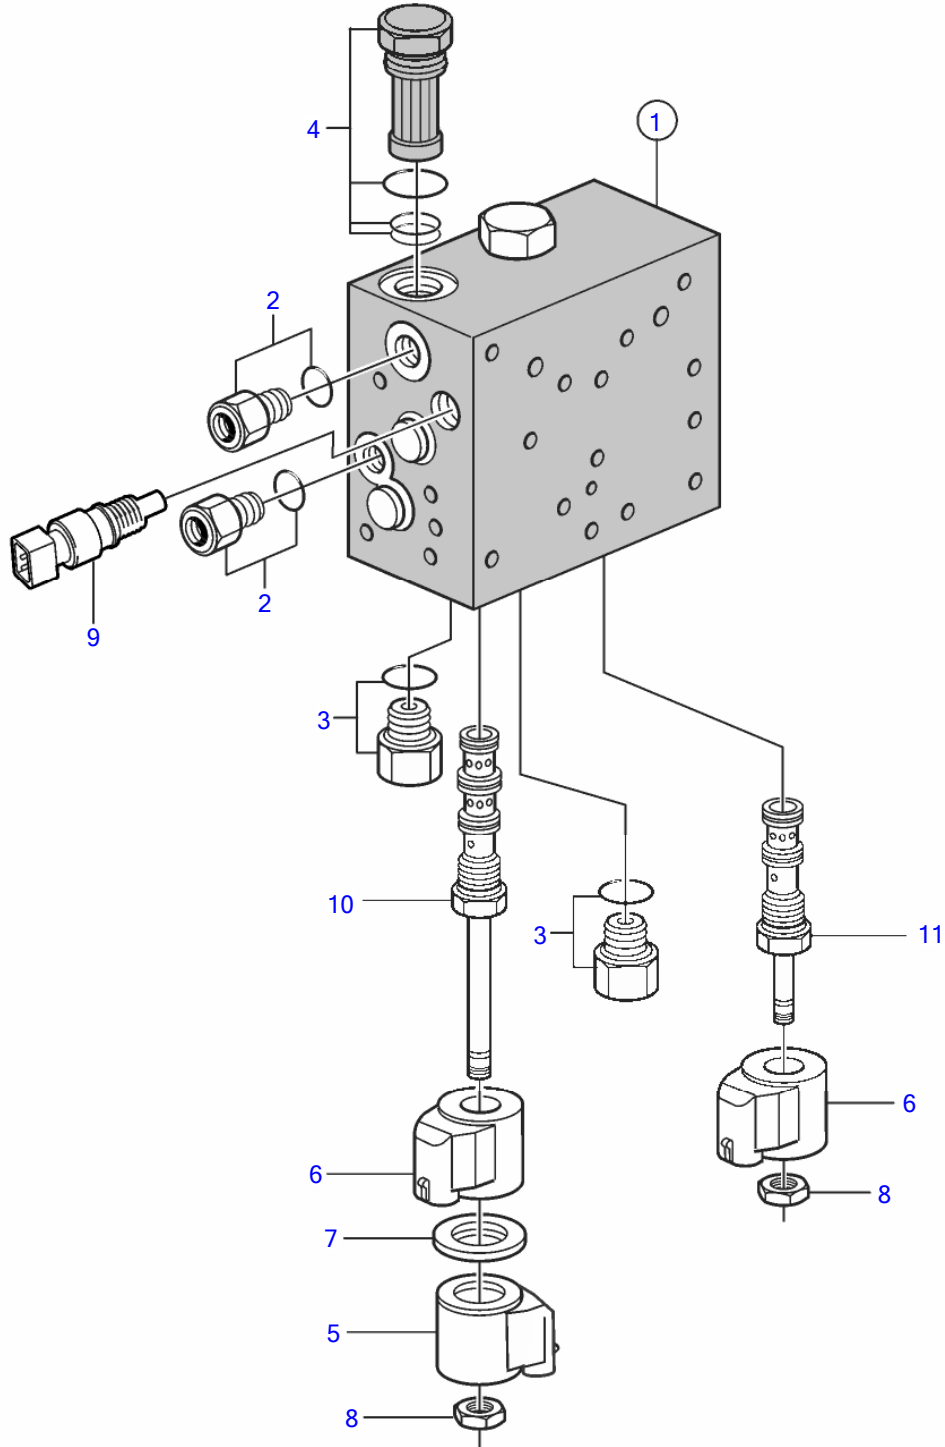

V8-225-CE-A, V8-300-CE-A, V8-320-CE-A

27406

V8-225-CE-A, V8-300-CE-A, V8-320-CE-A

REF	PART NO.	QTY	DESCRIPTION	NOTES
1		X		Shaded parts show changes from earlier design.
	21445595	1	Valve	second design, introduced Jan. 2011, ser. no. A155443 and higher
2	21199274	2	• Nipple	
		2	• • O-ring	not sold separately
3	3859043	2	• Fitting	
	3859042	2	• • O-ring	
4	21584276	1	• Filter	changed from earlier design
		3	• • • O-ring	not sold separately
5	21314061	1	• Solenoid	
6	21314064	2	• Solenoid	
7		1	• Washer	not sold separately
8		2	• Nut	not sold separately
9	3850397	1	• Switch, temperature	
10		1	Valve	
		1	• O-ring	not sold separately
11	22141353	1	Valve	
		1	• O-ring	not sold separately