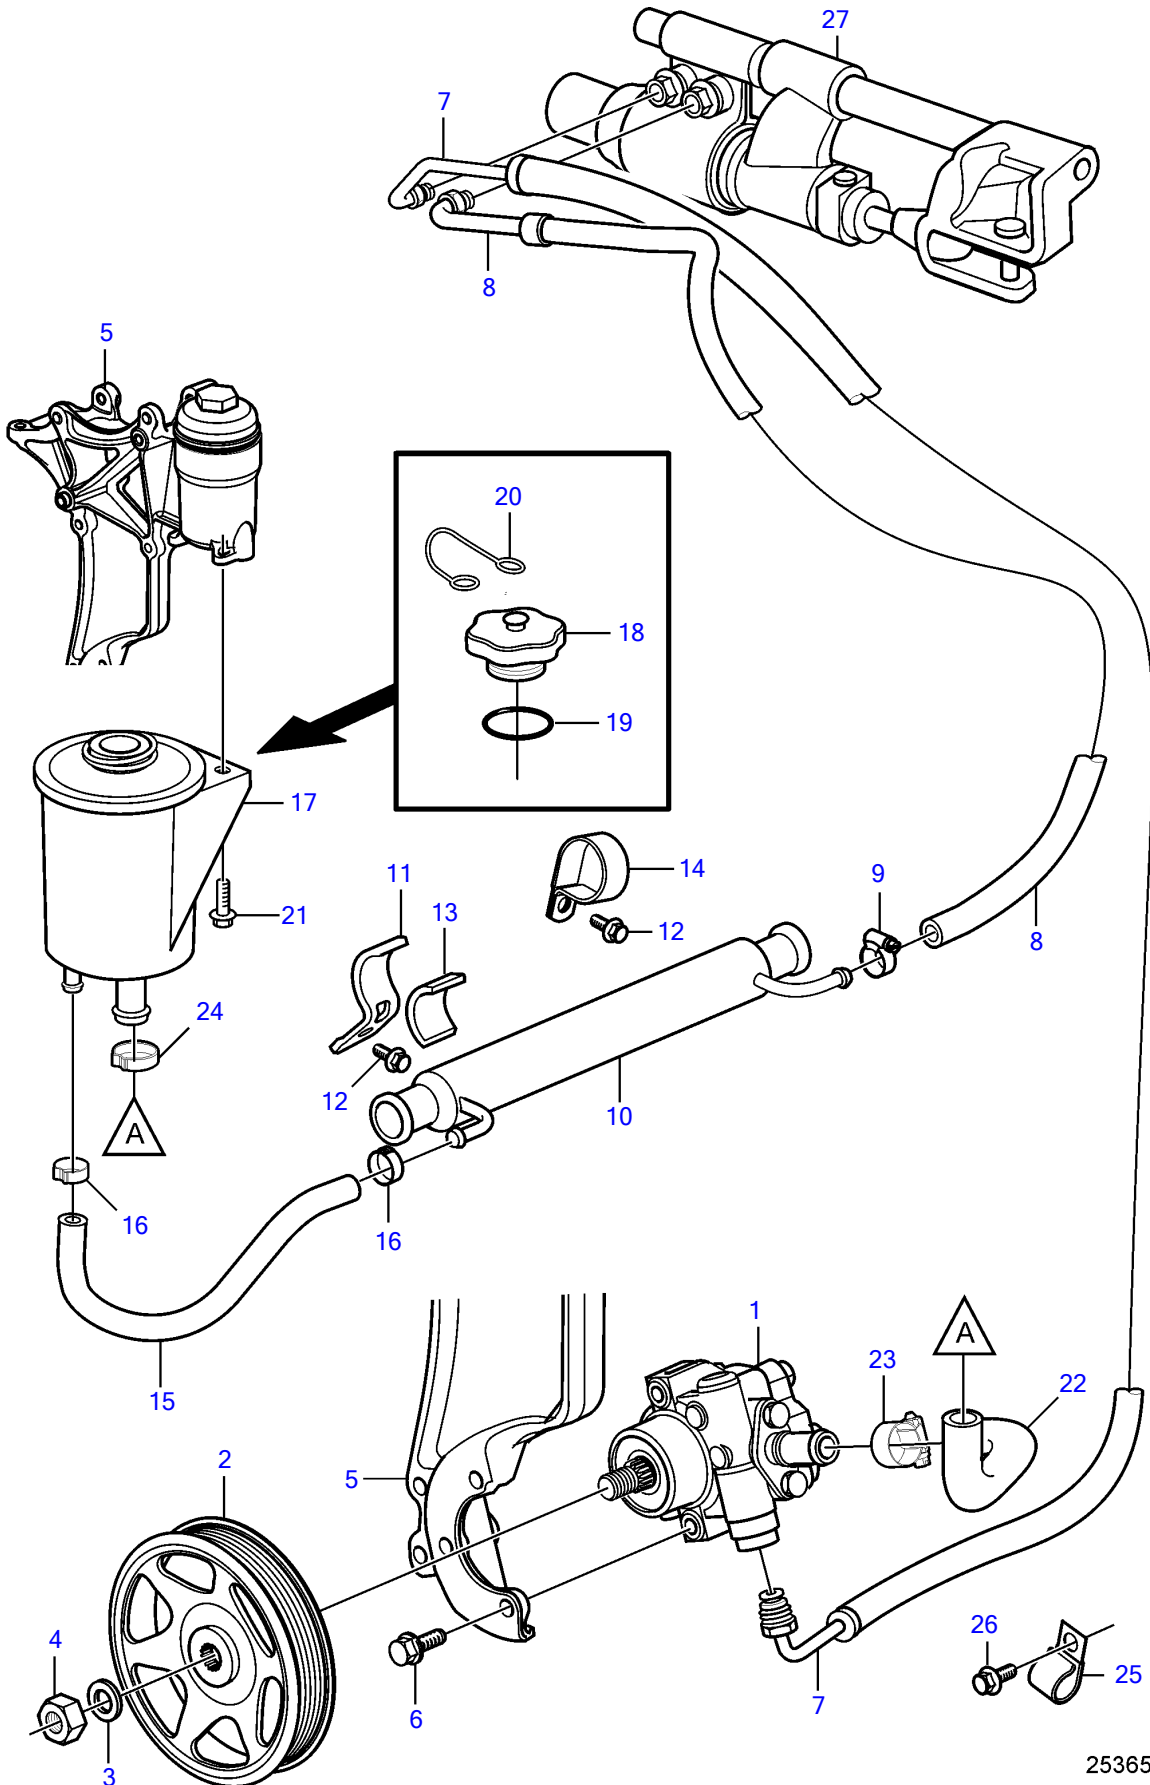

V8-225-CE-A, V8-300-CE-A, V8-320-CE-A

25365

Upd:2014-07-01

25365

47702833-64-36229

V8-225-CE-A, V8-300-CE-A, V8-320-CE-A

REF	PART NO.	QTY	DESCRIPTION	NOTES
1	3887373	1	Power steering pump	
2	3889611	1	Pulley	
3	3889615	1	Washer	
4	3889613	1	Nut	
5	21573817	1	Bracket	
6	3595494	3	Screw	
7	3888739	1	Hose assembly	
8	21452588	1	Hose assembly	
9	3860413	1	Hose clamp	
10	21399019	1	Hydraulic oil cooler	
11	21434106	1	Bracket	Replaced by 3852490
12	3853393	1	Flange screw	
13	21434108	1	Support rubber	
14	3852490	1	Attaching clamp	
15	21399023	1	Hose	
16	982663	2	Hose clamp	
17	3887375	1	Reservoir	
18		1	• Cap	not sold separately
19		1	• O-ring	not sold separately
20		1	• Retainer	not sold separately
21	946544	2	Flange screw	
22	21355283	2	Hose	
23	3853794	2	Hose clamp	
24	980038	1	Hose clamp	replaced by next part number
		1	Hose clamp	
25	(984038)	1	Clamp, J	Obsolete part
26	(3853557)	1	Flange screw	Obsolete part, 3/8" - 16 unc, L=0.75" (19mm)
27		1	Steering cylinder	See drive catalog