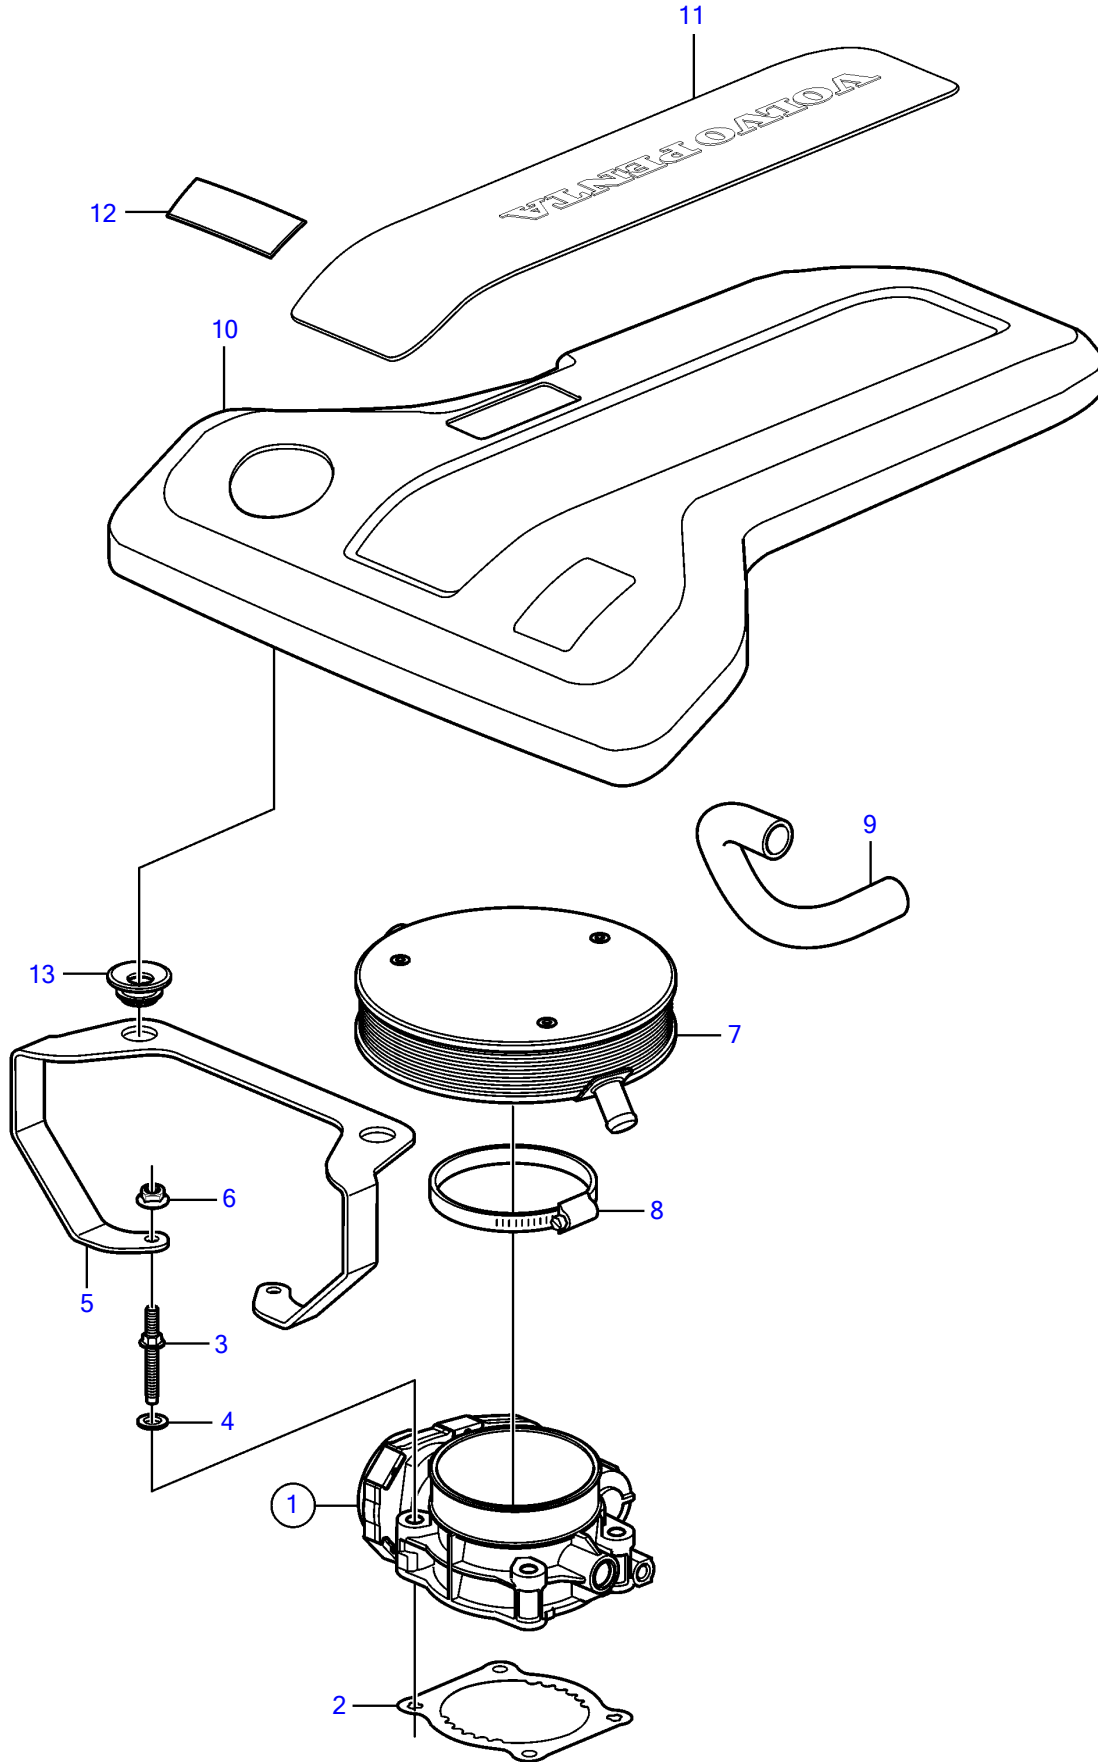

V8-225-CE-A

V8-225-CE-A

REF	PART NO.	QTY	DESCRIPTION	NOTES
1	21141689	1	Body	
		1	• Switch, idle validation	not sold separately
		2	• Sensor kit, throttle position	not sold separately
2	3849022	1	Gasket	
3	3858964	4	Stud	
4		4	• Washer	not sold separately
5	21651300	1	Bracket	
6	981124	2	Flange nut	
7	3887565	1	Flame shield	
8	21221046	1	Hose clamp	
9	3853546	1	Hose	To valve cover
10	21648196	1	Cover	replaced by next part number
	21973467	1	Cover	
11	21670679	1	• Decal	Volvo Penta V8
12	21658913	1	Decal	225
13	21429100	4	Grommet	