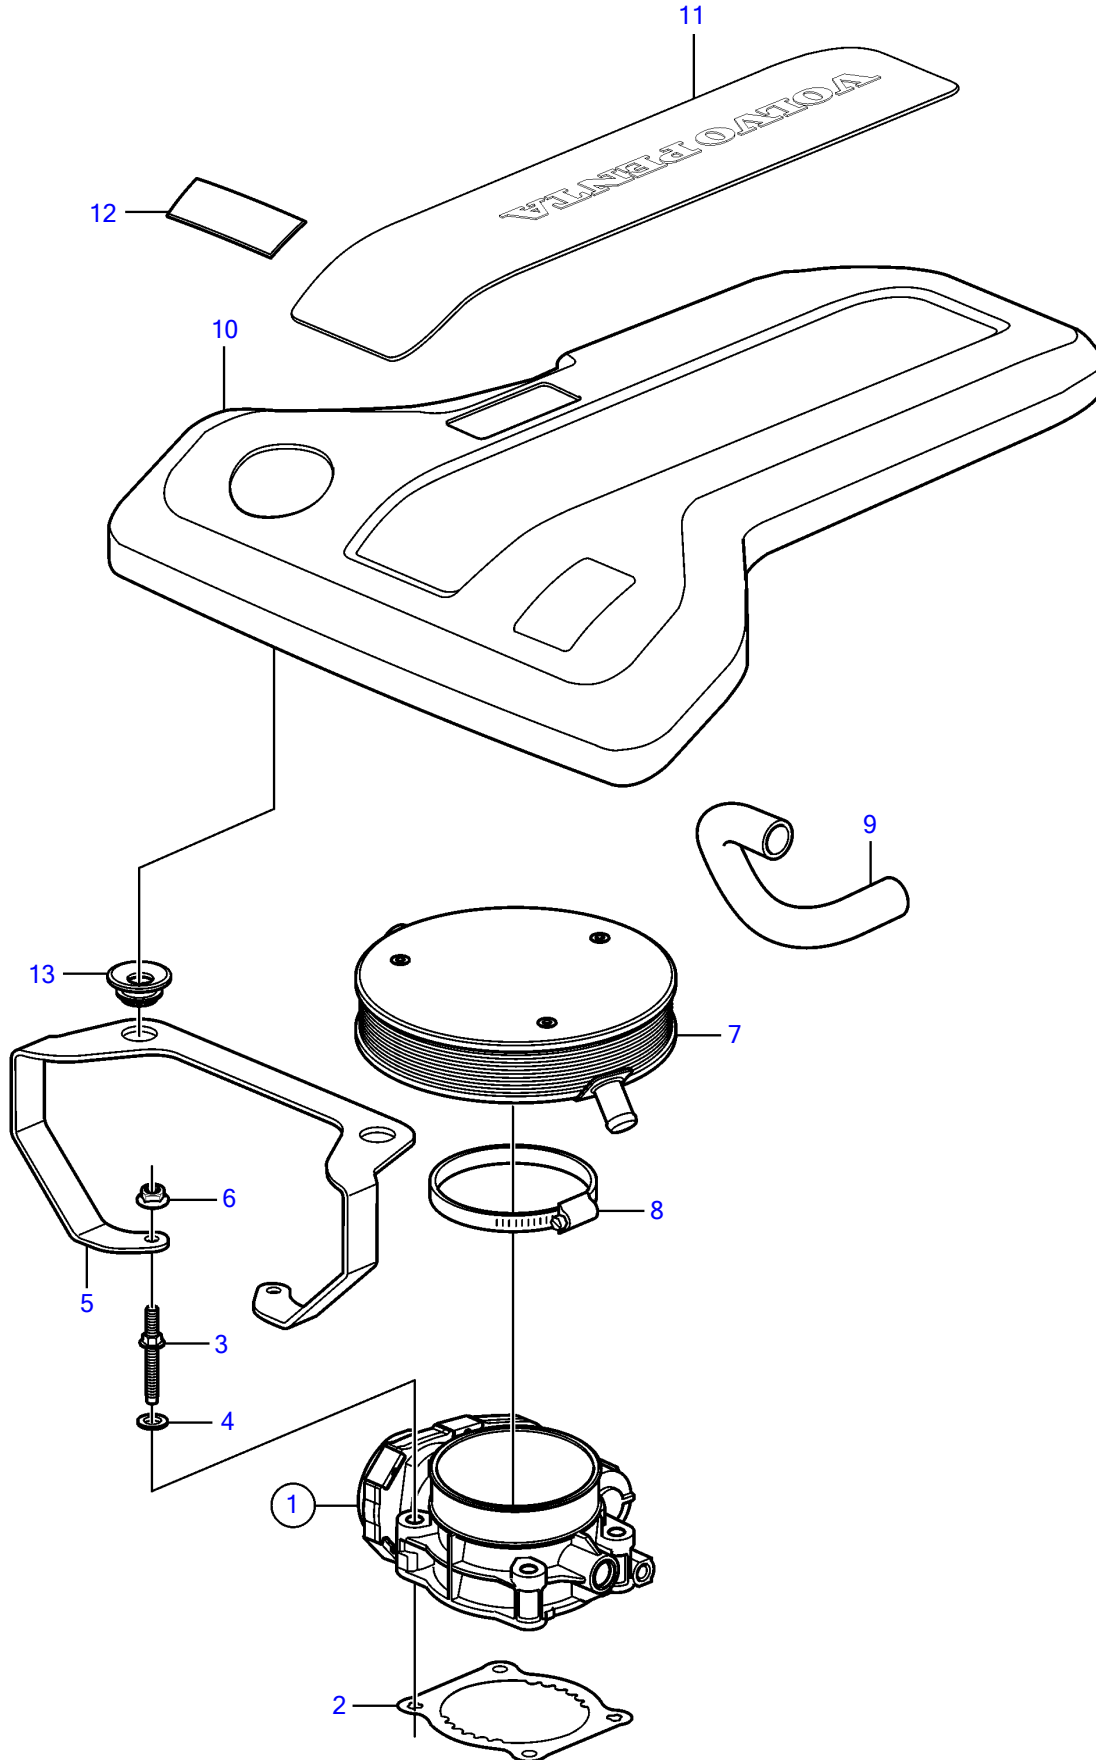

V8-320-CE-A

V8-320-CE-A

REF	PART NO.	QTY	DESCRIPTION	NOTES
1	21141689	1	Body	
		1	• Switch, idle validation	not sold separately
		2	• Sensor kit, throttle position	not sold separately
2	3849022	1	Gasket	
3	3858964	4	Stud	
4		4	• Washer	not sold separately
5	21651300	1	Bracket	
6	981124	2	Flange nut	
7	3887565	1	Flame shield	
8	21221046	1	Hose clamp	
9	3853546	1	Hose	To valve cover
10	21697113	1	Cover	replaced by next part number
	21973467	1	Cover	
11	21670679	1	• Decal	Volvo Penta V8
12	21658916	1	Decal	320
13	21429100	4	Grommet	