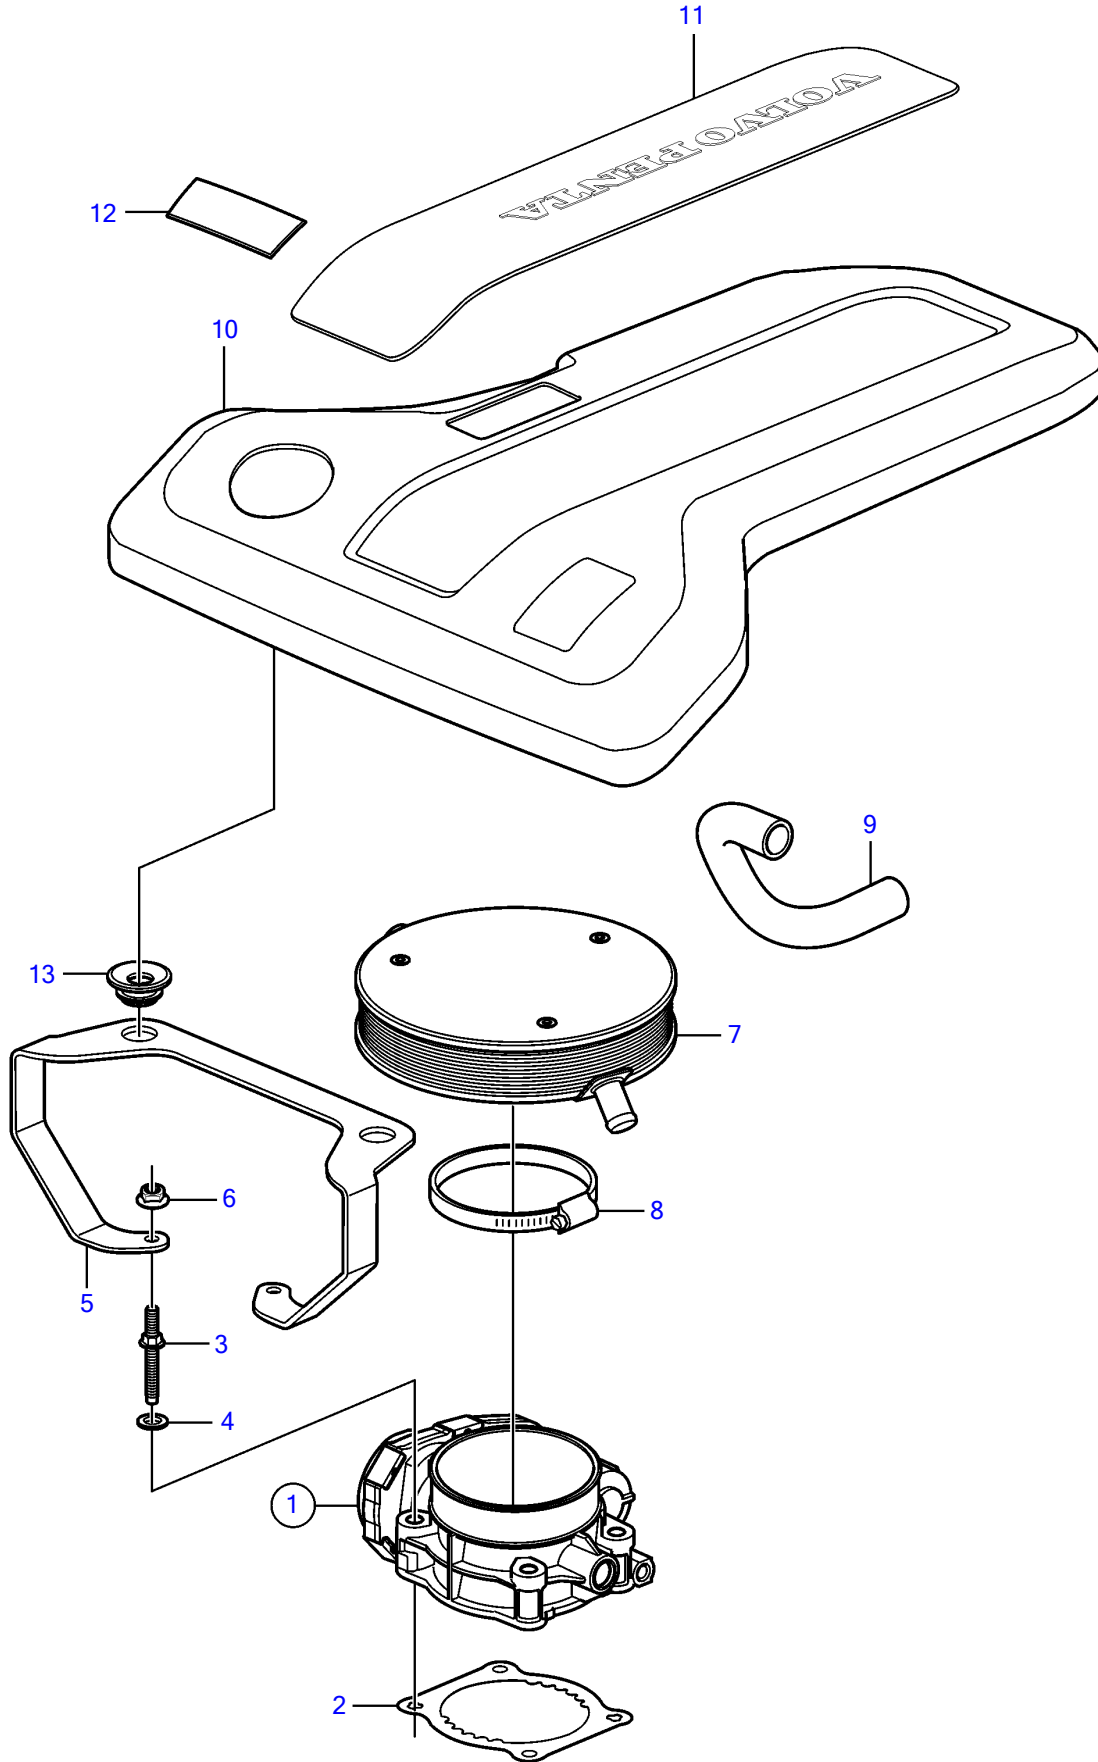

V8-300-CE-A

V8-300-CE-A

REF	PART NO.	QTY	DESCRIPTION	NOTES
1	21141689	1	Body	
		1	• Switch, idle validation	not sold separately
		2	• Sensor kit, throttle position	not sold separately
2	3849022	1	Gasket	
3	3858964	4	Stud	
4		4	• Washer	not sold separately
5	21651300	1	Bracket	
6	981124	2	Flange nut	
7	3887565	1	Flame shield	
8	21221046	1	Hose clamp	
9	3853546	1	Hose	To valve cover
10	21697113	1	Cover	replaced by next part number
	21973467	1	Cover	
11	21670679	1	• Decal	Volvo Penta V8
12	21658915	1	Decal	300
13	21429100	4	Grommet	