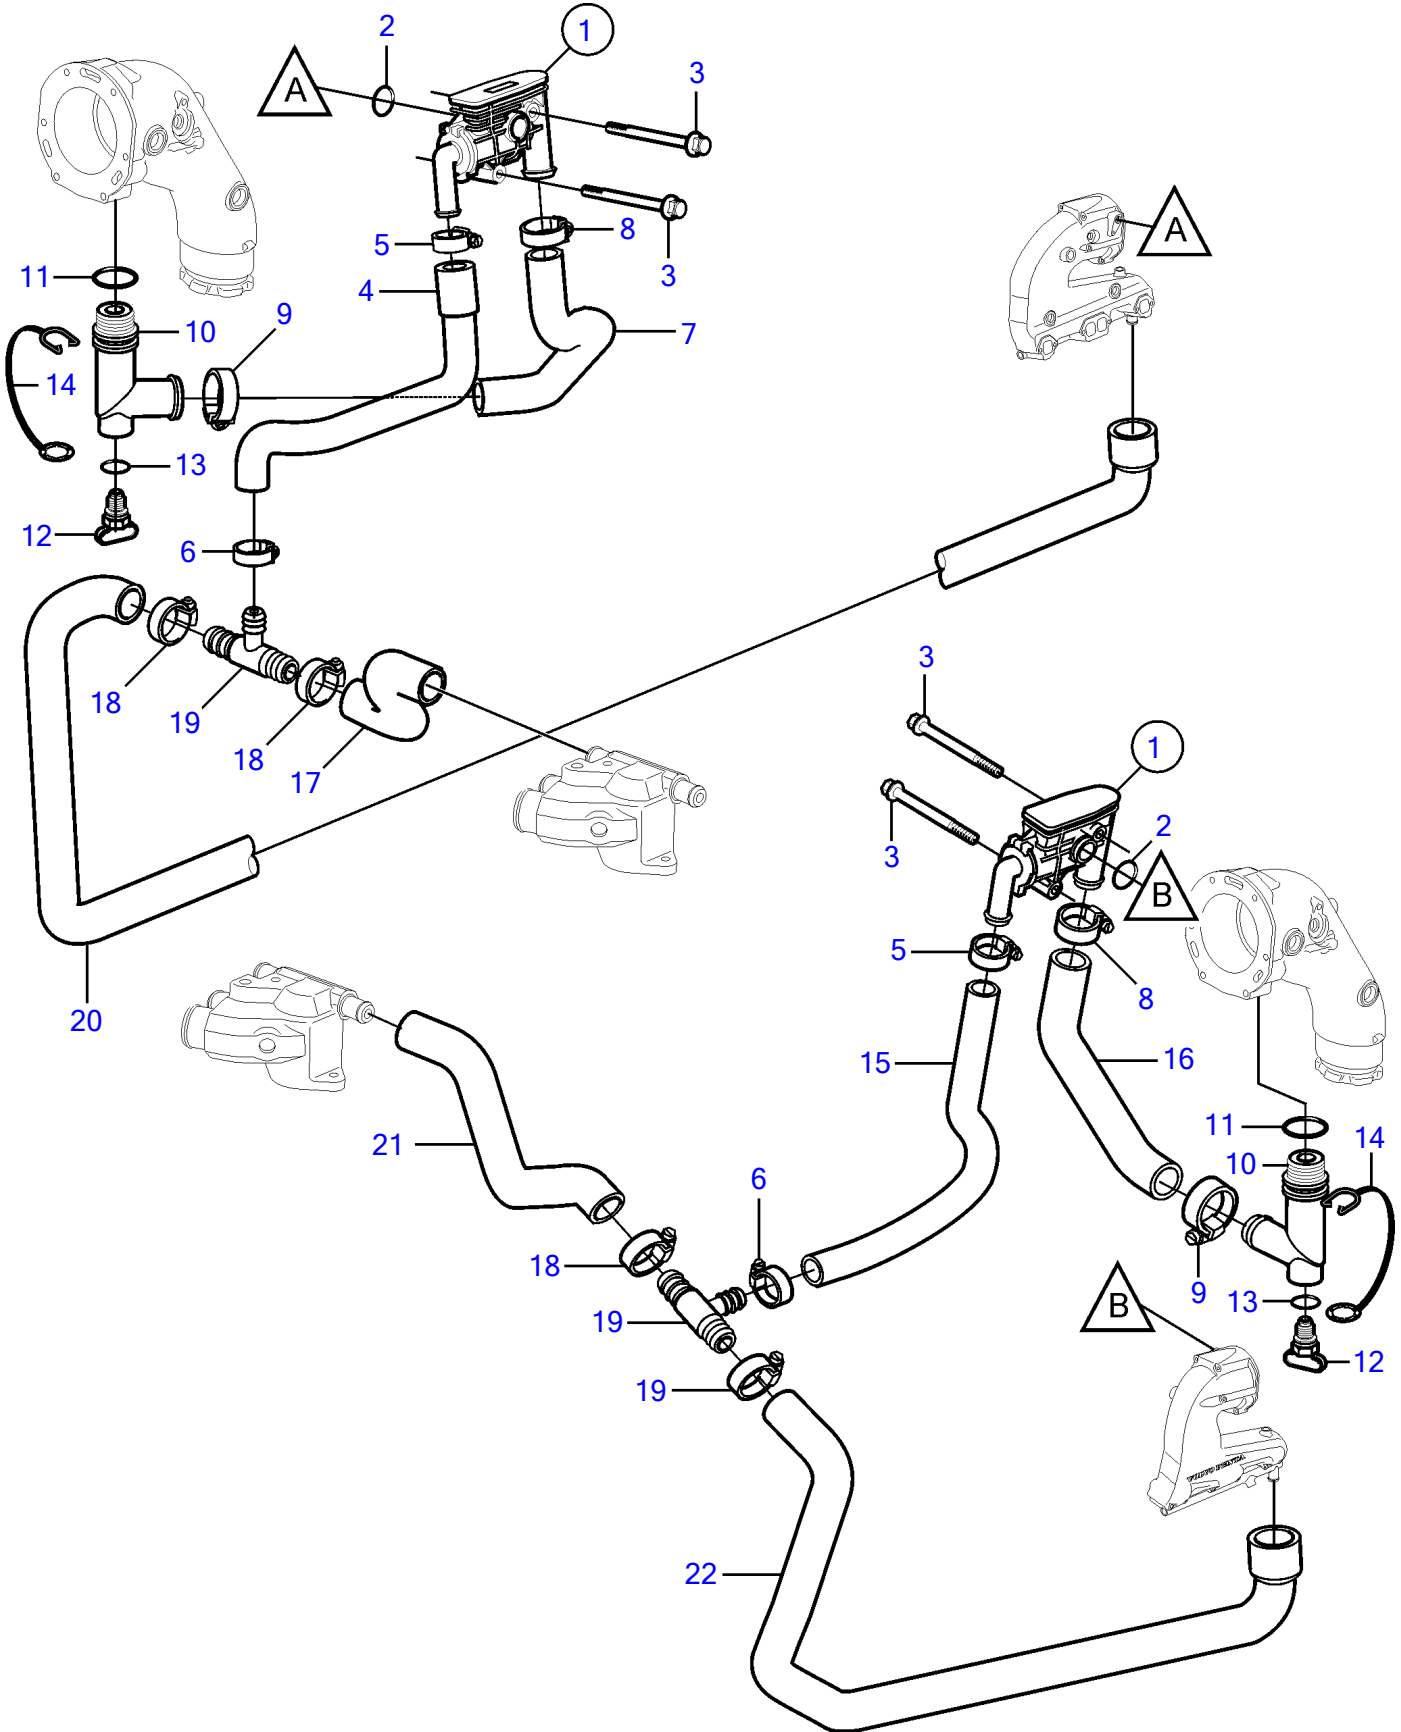

V8-225-CE-A, V8-300-CE-A, V8-320-CE-A

V8-225-CE-A, V8-300-CE-A, V8-320-CE-A

REF	PART NO.	QTY	DESCRIPTION	NOTES
1	40005486	1	Thermostat housing	Starboard
	40005487	1	Thermostat housing	Port
		1	• Thermostat	not sold separately
		1	• Fitting	not sold separately
		1	• Spring	not sold separately
		1	• Elbow	not sold separately
		1	• O-ring	not sold separately
		1	• Screw	not sold separately
2	21411368	2	O-ring	
3	965177	4	Flange screw	
4	21131550	1	Hose	standard exhaust height
	21131583	1	Hose	Exhaust with high rise manifold
5	3853794	2	Hose clamp	
6	3853794	2	Hose clamp	
7	3594911	1	Hose	
8	3863439	2	Hose clamp	
9	3863439	2	Hose clamp	
10	21115770	2	Adapter	
11		2	• O-ring	not sold separately
12	21114522	2	Drain plug	
	3849500	2	• Plug	Replaced by 21114522, not sold separately
13	976970	2	• O-ring	
14	3849892	2	• Retainer	
15	21106517	1	Hose	standard exhaust height
		1	Hose	Exhaust with high rise manifold
16	21107967	1	Hose	
17	21106502	1	Hose	
18	3863439	4	Hose clamp	
19	3595495	2	Adapter	
20	21106504	1	Hose	
21	21106506	1	Hose	
22	21106508	1	Hose	