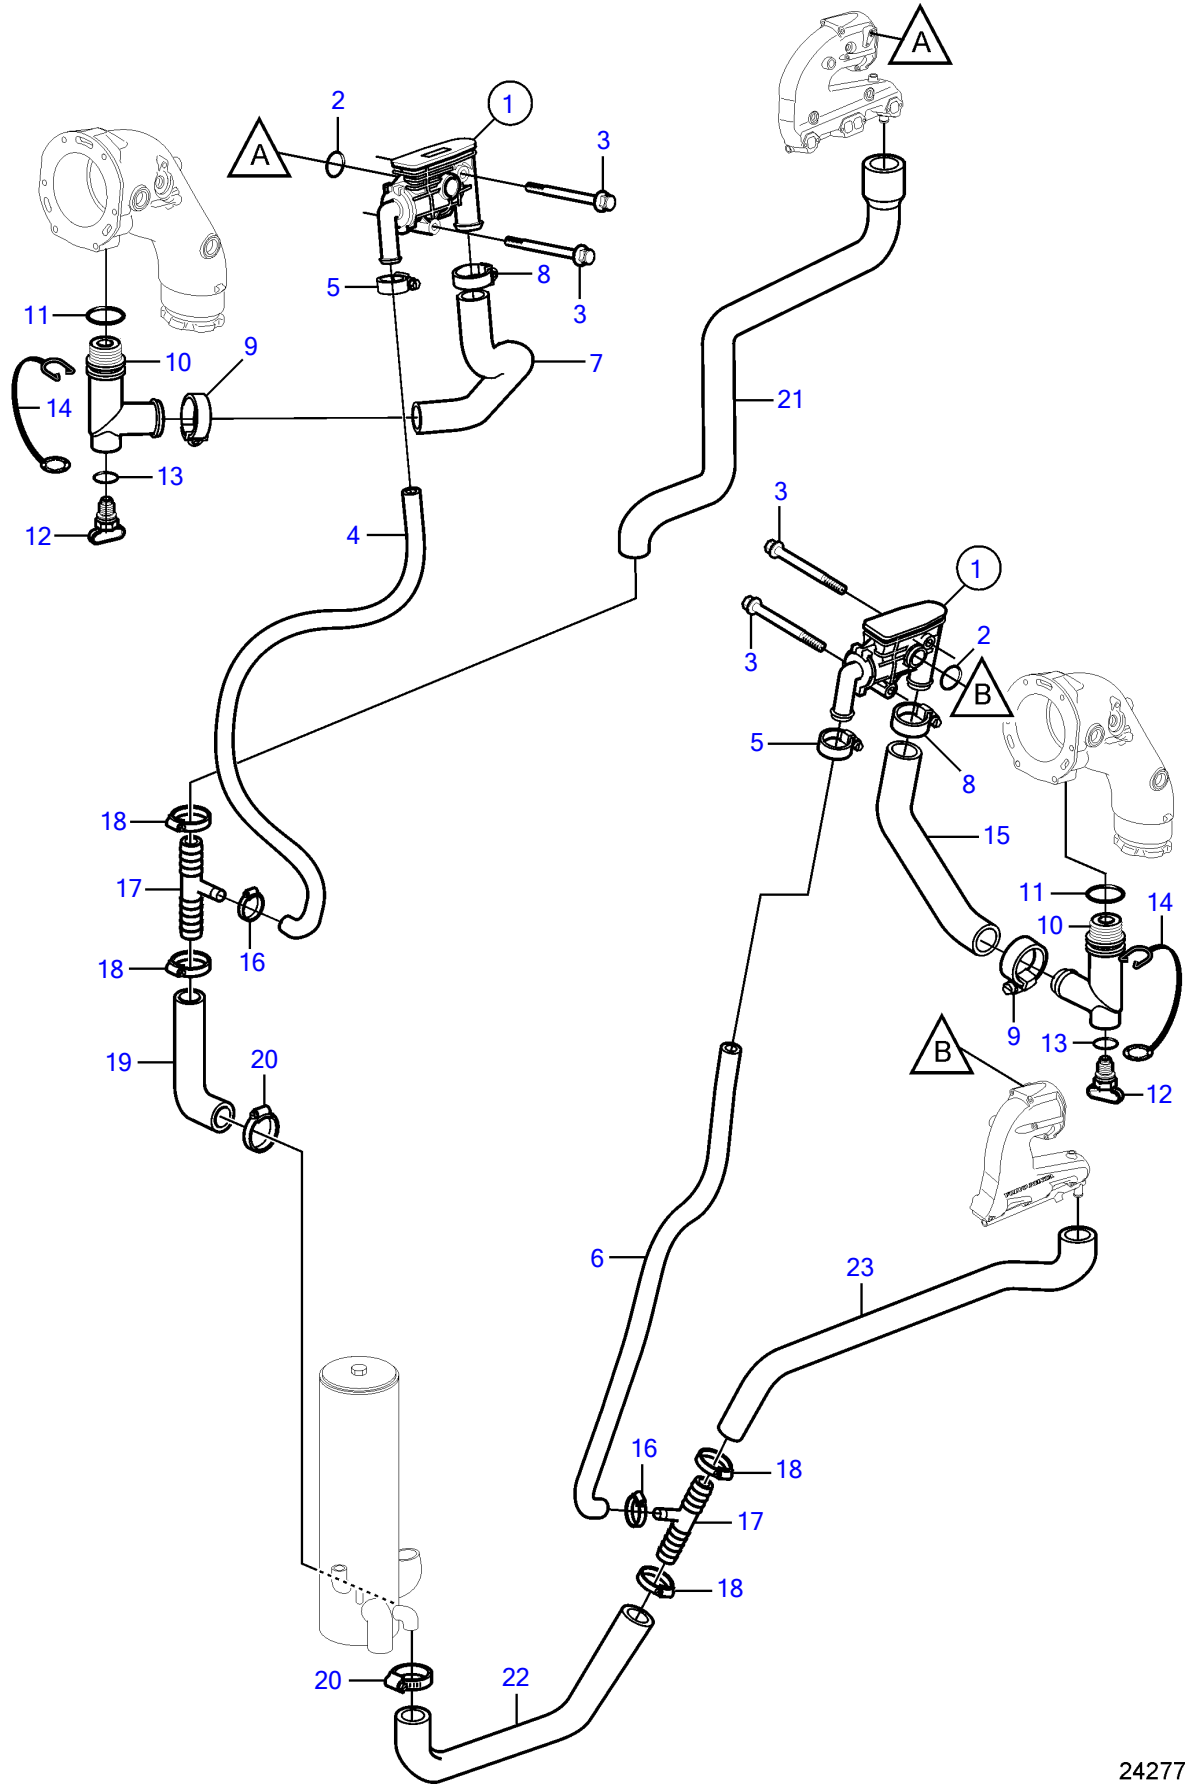

V8-225-CE-A, V8-300-CE-A, V8-320-CE-A

V8-225-CE-A, V8-300-CE-A, V8-320-CE-A

REF	PART NO.	QTY	DESCRIPTION	NOTES
1	40005486	1	Thermostat housing	Starboard
	40005487	1	Thermostat housing	Port
		1	• Thermostat	not sold separately
		1	• Fitting	not sold separately
		1	• Spring	not sold separately
		1	• Elbow	not sold separately
		1	• O-ring	not sold separately
		1	• Screw	not sold separately
2	21411368	2	O-ring	
3	965177	4	Flange screw	
4	21130825	1	Hose	
5	3853794	2	Hose clamp	
6	21130827	2	Hose	
7	3594911	1	Hose	
8	3863439	2	Hose clamp	
9	3863439	2	Hose clamp	
10	21115770	2	Adapter	
11		2	• O-ring	not sold separately
12	21114522	2	Drain plug	
	3849500	2	• Plug	Replaced by 21114522, not sold separately
13		2	• O-ring	not sold separately
14	3849892	2	• Retainer	
15	21107967	1	Hose	
16	3853794	2	Hose clamp	
17	3595495	2	Adapter	
18	3863439	4	Hose clamp	
19	40005852	1	Hose	
20	3812303	2	Hose clamp	
21	40005850	1	Hose	
22	21130230	1	Hose	
23	21130233	1	Hose	