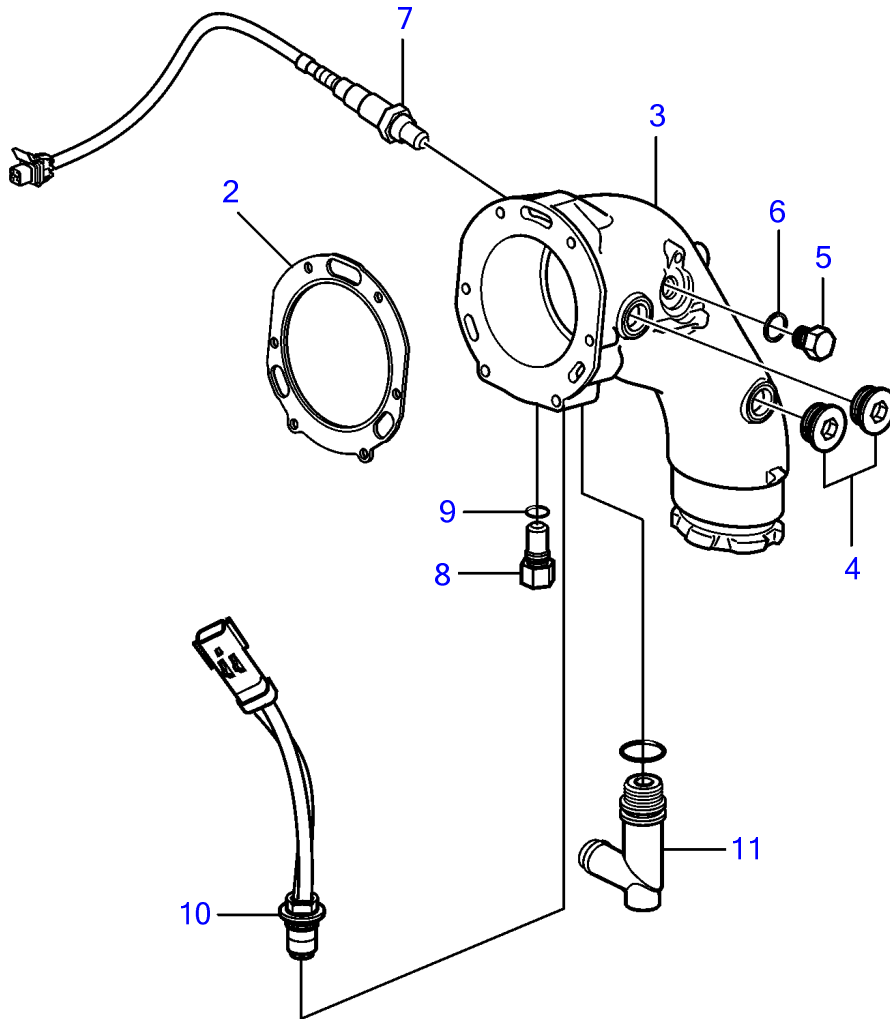

V8-225-CE-A, V8-300-CE-A, V8-320-CE-A

1

V8-225-CE-A, V8-300-CE-A, V8-320-CE-A

REF	PART NO.	QTY	DESCRIPTION	NOTES
1	21571773	1	Elbow	
2	40005439	1	Gasket	
3	21468082	1	Elbow pipe	
4	21399010	2	Plug	M27
		2	• O-ring	
5	960632	2	Plug	
6	977751	2	Gasket	
7	3883724	1	Sensor, oxygen	
		1	• Sealing washer	not sold separately
8	21194290	1	Anode	
9	980998	1	• O-ring	replaced by next part number
	21286721	1	• O-ring	
10	3889526	1	Sensor, temperature	
11	21115770	1	Adapter	
		1	O-ring	not sold separately