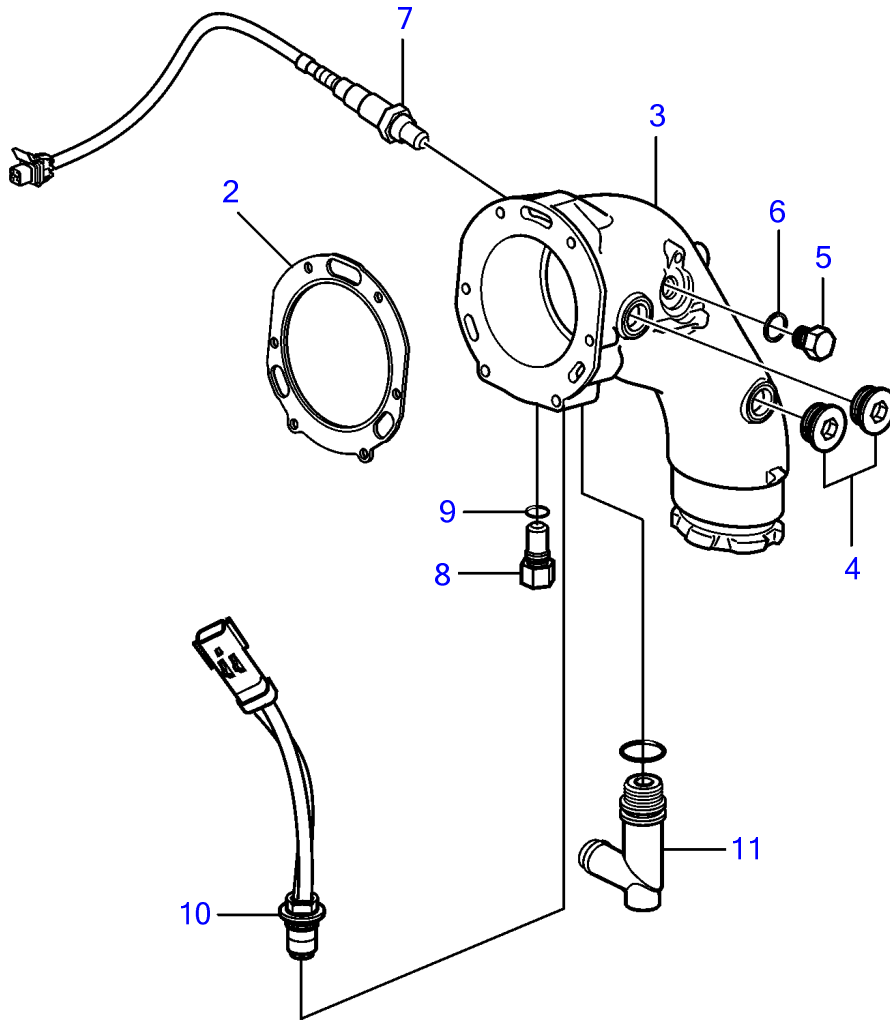

V8-225-CE-A, V8-300-CE-A, V8-320-CE-A

1

V8-225-CE-A, V8-300-CE-A, V8-320-CE-A

REF	PART NO.	QTY	DESCRIPTION	NOTES
1	21571773	1	Elbow	
2	40005439	1	Gasket	
3	21468082	1	Elbow pipe	
4	21399010	2	Plug	M27
		2	• O-ring	
5	960632	2	Plug	
6	977751	2	Gasket	
7	3883724	1	Sensor, oxygen	
		1	• Sealing washer	not sold separately
8	21194290	1	Anode	
9	980998	1	• O-ring	replaced by next part number
	21286721	1	• O-ring	
10	3889526	1	Sensor, temperature	
11	21115770	1	Adapter	
		1	O-ring	not sold separately