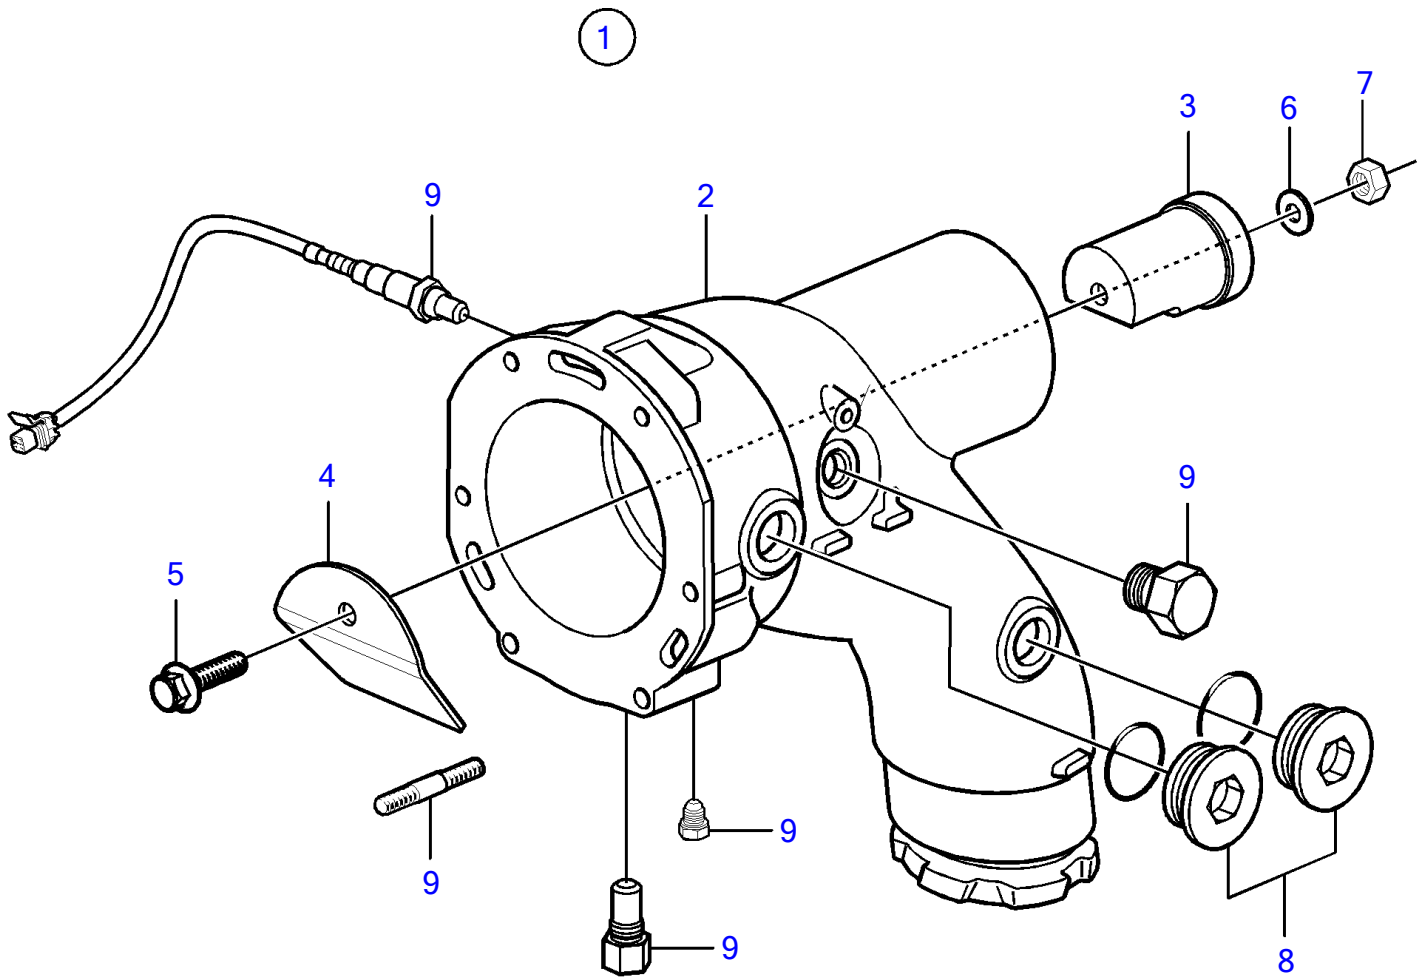

V8-225-CE-A, V8-300-CE-A, V8-320-CE-A

25373

V8-225-CE-A, V8-300-CE-A, V8-320-CE-A

REF	PART NO.	QTY	DESCRIPTION	SEE SEC.	NOTES
1	21458379	1	Elbow pipe		replaced by next part number
	21571774	1	Elbow	37681	replacing part does not have hole for sensor bracket, discard bracket
	21468086	1	Elbow pipe		
2		1	• Elbow pipe		
3		1	• Cup		
4		1	• Plate		
5	3595401	1	• Flange screw		
6	980933	1	• Washer		
7	982672	1	• Hexagon nut		
8	21399010	2	Plug		M27
		2	• O-ring		
9		X			See "Exhaust" page for parts mounted to elbow