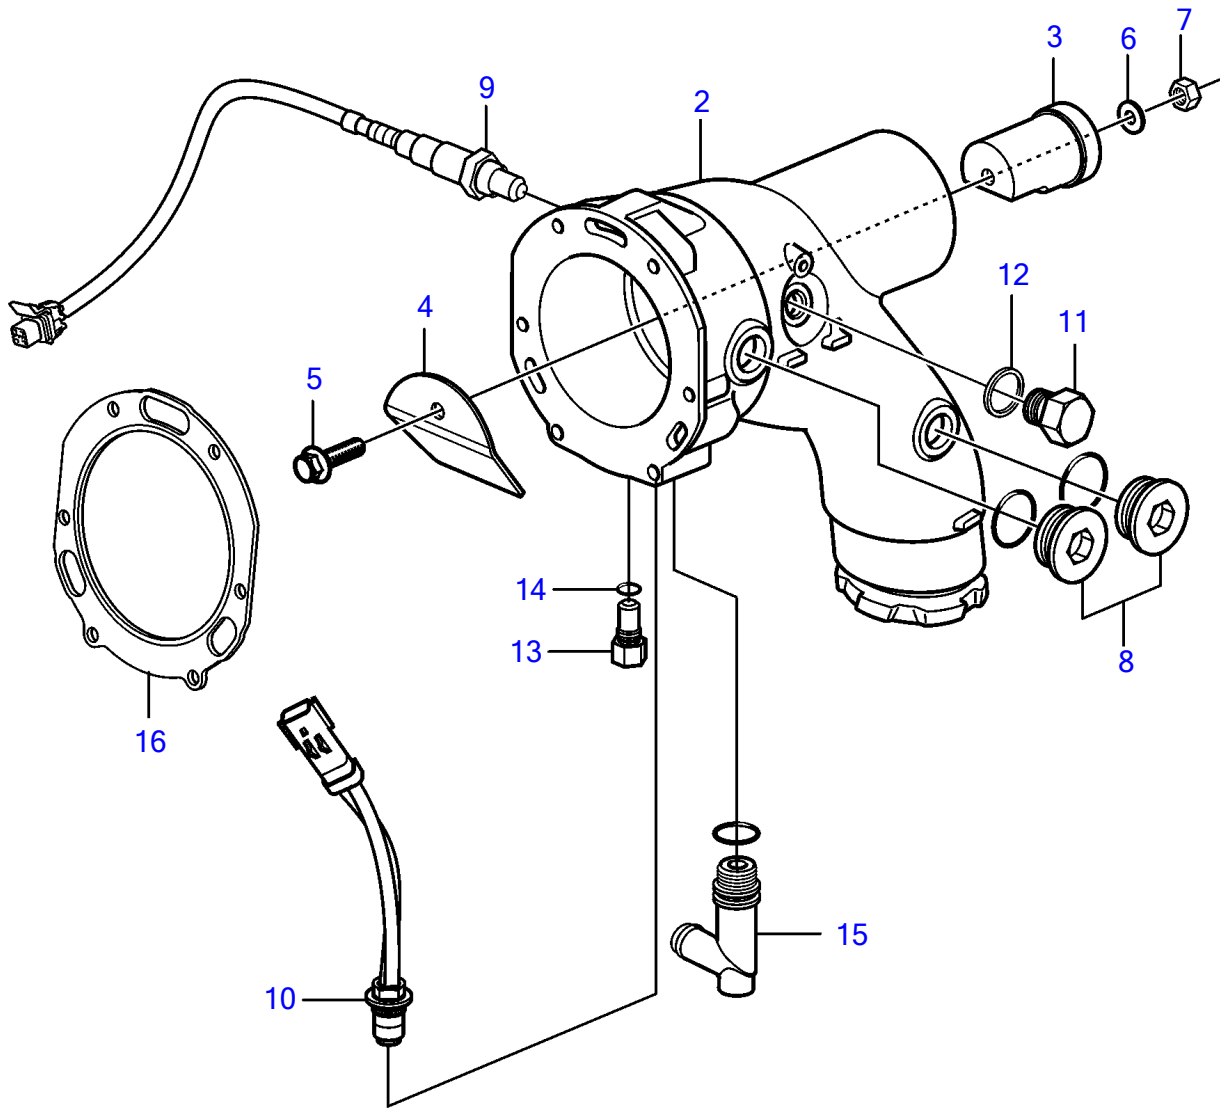

V8-225-CE-A, V8-300-CE-A, V8-320-CE-A

1

V8-225-CE-A, V8-300-CE-A, V8-320-CE-A

REF	PART NO.	QTY	DESCRIPTION	NOTES
1	21571774	1	Elbow	
	21468086	1	• Elbow pipe	
2	21468084	1	• • Elbow pipe	Replaced by 21468086
3		1	• • Cup	
4		1	• • Plate	
5	3595401	1	• • Flange screw	
6	980933	1	• • Washer	
7	982672	1	• • Hexagon nut	
8	21399010	2	• Plug	M27
		2	• • O-ring	
9	3883724	1	• Sensor	
10	3889526	1	• Sensor	
11	960632	1	• Plug	
12	977751	1	• Gasket	
13	21194290	1	• Anode	
14	980998	1	• • O-ring	replaced by next part number
	21286721	1	• • O-ring	
15	21115770	1	• Adapter	
		1	• • O-ring	not sold separately
16	40005439	1	• Gasket	