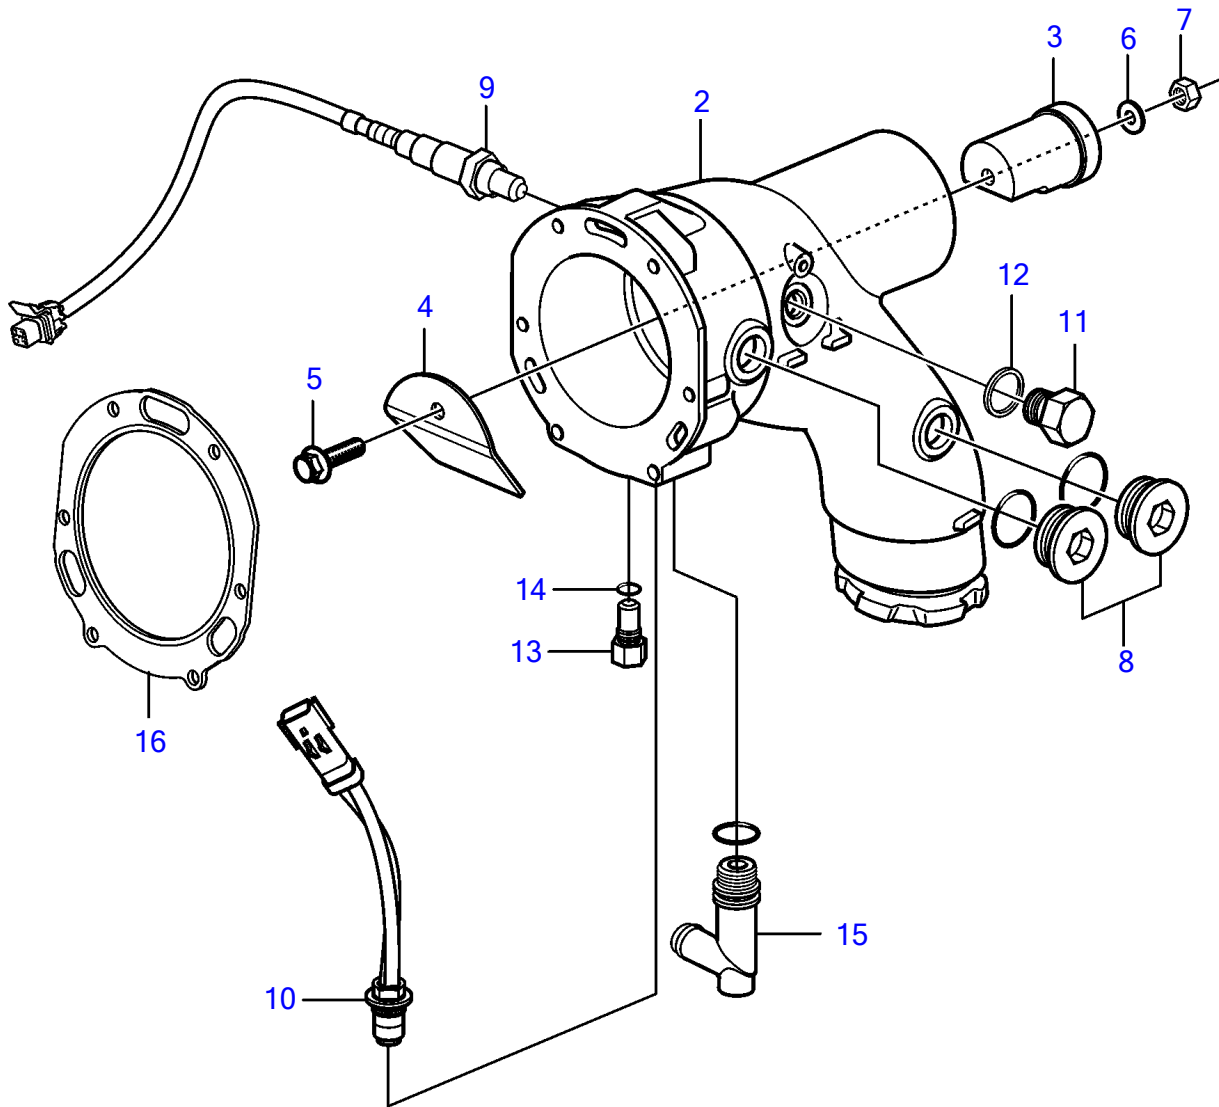

V8-225-CE-A, V8-300-CE-A, V8-320-CE-A

1

V8-225-CE-A, V8-300-CE-A, V8-320-CE-A

REF	PART NO.	QTY	DESCRIPTION	NOTES
1	21571774	1	Elbow	
	21468086	1	• Elbow pipe	
2	21468084	1	• • Elbow pipe	Replaced by 21468086
3		1	• • Cup	
4		1	• • Plate	
5	3595401	1	• • Flange screw	
6	980933	1	• • Washer	
7	982672	1	• • Hexagon nut	
8	21399010	2	• Plug	M27
		2	• • O-ring	
9	3883724	1	• Sensor	
10	3889526	1	• Sensor	
11	960632	1	• Plug	
12	977751	1	• Gasket	
13	21194290	1	• Anode	
14	980998	1	• • O-ring	replaced by next part number
	21286721	1	• • O-ring	
15	21115770	1	• Adapter	
		1	• • O-ring	not sold separately
16	40005439	1	• Gasket	