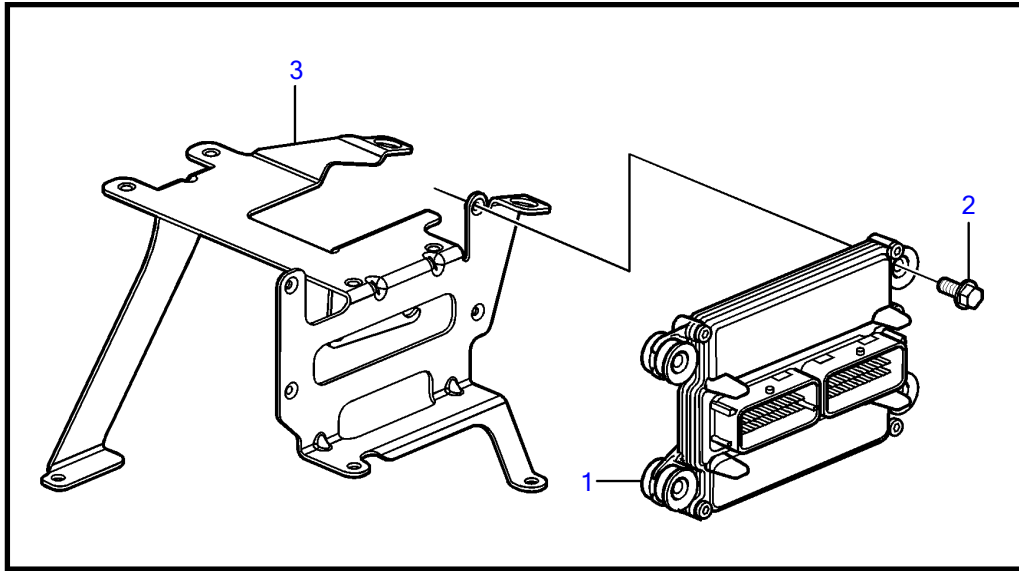

V8-225-CE-A

25404

V8-225-CE-A

REF	PART NO.	QTY	DESCRIPTION	NOTES
1	21906706	1	Module	
2	3843651	4	Flange screw	
3	21333459	1	Bracket	
4	3858973	1	Bolt	
5	3859020	1	Sensor, MAT/MAP	
6	3858988	1	• Sealing	
7	3858979	1	Sensor, crankshaft position	
8	3859009	1	• O-ring	
9	3858983	1	Bolt	
10		1	Throttle body	See "Throttle Body" page
		2	Sensor, throttle position	
		1	Switch, idle validation	
11	3863130	1	Sensor, camshaft position	
12	3850397	1	Switch	
13	3850357	2	Knock sensor	replaced by next part number
	22024631	2	Knock sensor	
14	3593571	1	Fitting	
15	3887328	1	Sensor, oil pressure	
16	3887970	1	Fitting	
17	3889526	4	Sensor, temperature	
18	3883724	4	Sensor, oxygen	