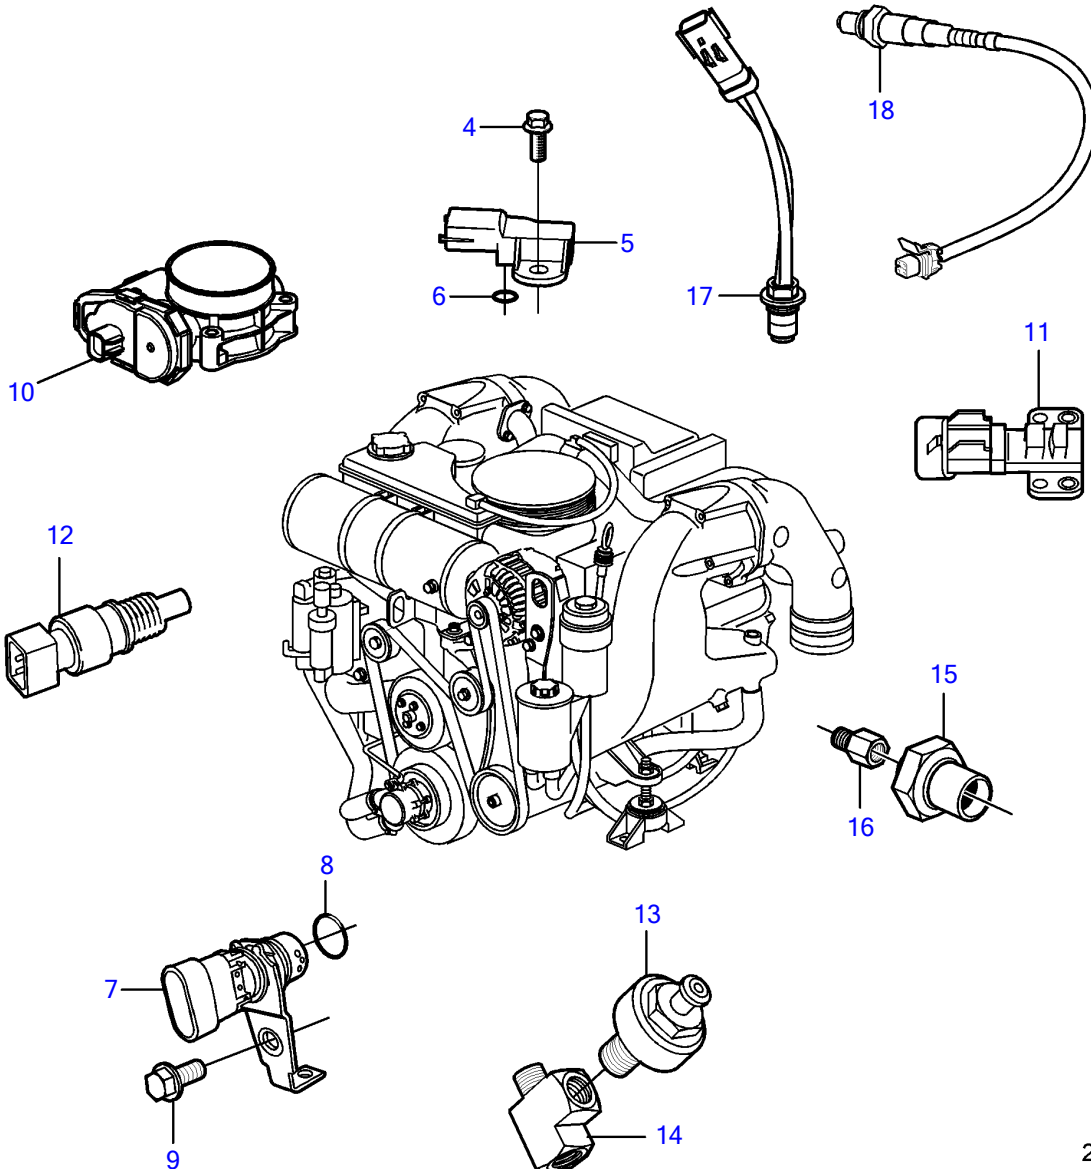

V8-225-CE-A

25404

V8-225-CE-A

REF	PART NO.	QTY	DESCRIPTION	NOTES
1	21906706	1	Module	
2	3843651	4	Flange screw	
3	21333459	1	Bracket	
4	3858973	1	Bolt	
5	3859020	1	Sensor, MAT/MAP	
6	3858988	1	• Sealing	
7	3858979	1	Sensor, crankshaft position	
8	3859009	1	• O-ring	
9	3858983	1	Bolt	
10		1	Throttle body	See "Throttle Body" page
		2	Sensor, throttle position	
		1	Switch, idle validation	
11	3863130	1	Sensor, camshaft position	
12	3850397	1	Switch	
13	3850357	2	Knock sensor	replaced by next part number
	22024631	2	Knock sensor	
14	3593571	1	Fitting	
15	3887328	1	Sensor, oil pressure	
16	3887970	1	Fitting	
17	3889526	4	Sensor, temperature	
18	3883724	4	Sensor, oxygen	