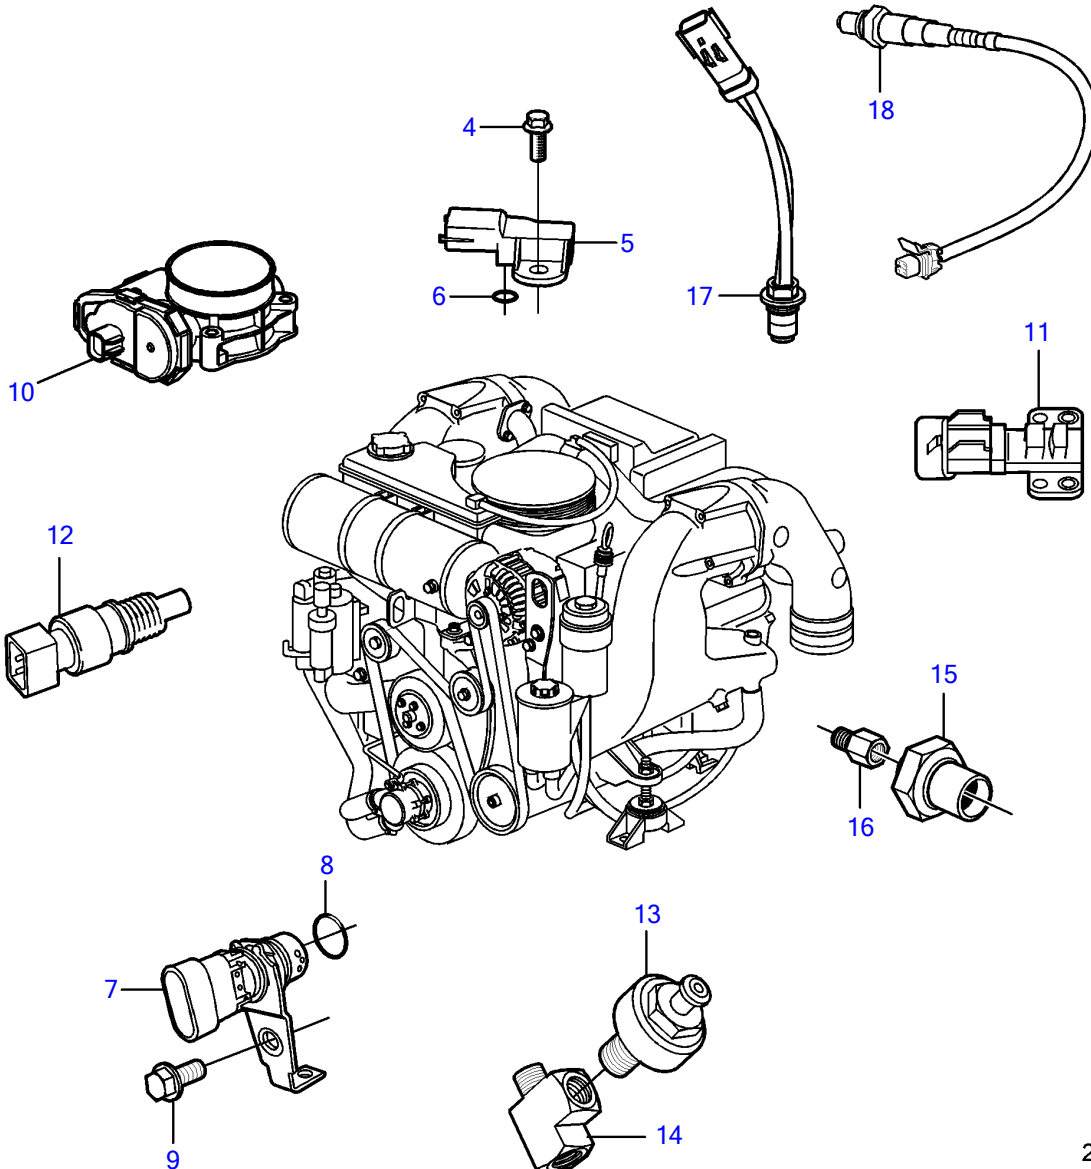

V8-320-CE-A

25404

V8-320-CE-A

REF	PART NO.	QTY	DESCRIPTION	NOTES
1	21906710	1	Module	
2	3843651	4	Flange screw	
3	21333459	1	Bracket	
4	3858973	1	Bolt	
5	3859020	1	Sensor, MAT/MAP	
6	3858988	1	• Sealing	
7	3858979	1	Sensor, crankshaft position	
8	3859009	1	• O-ring	
9	3858983	1	Bolt	
10		1	Throttle body	See "Throttle Body" page
		2	Sensor, throttle position	
		1	Switch, idle validation	
11	3863130	1	Sensor, camshaft position	
12	3850397	1	Switch	
13	3850357	2	Knock sensor	replaced by next part number
	22024631	2	Knock sensor	
14	3593571	1	Fitting	
15	3887328	1	Sensor, oil pressure	
16	3887970	1	Fitting	
17	3889526	4	Sensor, temperature	
18	3883724	4	Sensor, oxygen	