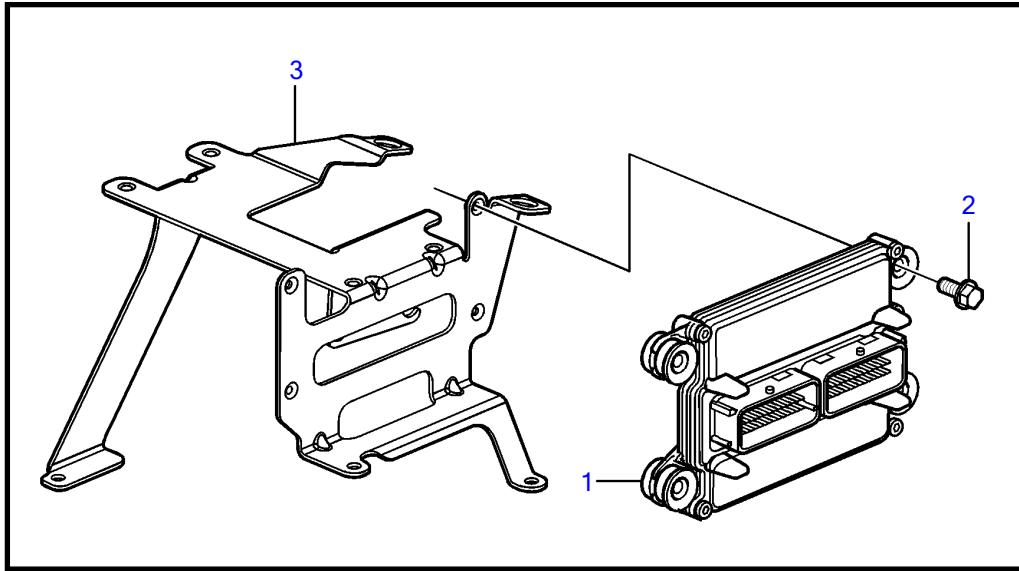

V8-320-CE-A

25404

V8-320-CE-A

REF	PART NO.	QTY	DESCRIPTION	NOTES
1	21906710	1	Module	
2	3843651	4	Flange screw	
3	21333459	1	Bracket	
4	3858973	1	Bolt	
5	3859020	1	Sensor, MAT/MAP	
6	3858988	1	• Sealing	
7	3858979	1	Sensor, crankshaft position	
8	3859009	1	• O-ring	
9	3858983	1	Bolt	
10		1	Throttle body	See "Throttle Body" page
		2	Sensor, throttle position	
		1	Switch, idle validation	
11	3863130	1	Sensor, camshaft position	
12	3850397	1	Switch	
13	3850357	2	Knock sensor	replaced by next part number
	22024631	2	Knock sensor	
14	3593571	1	Fitting	
15	3887328	1	Sensor, oil pressure	
16	3887970	1	Fitting	
17	3889526	4	Sensor, temperature	
18	3883724	4	Sensor, oxygen	