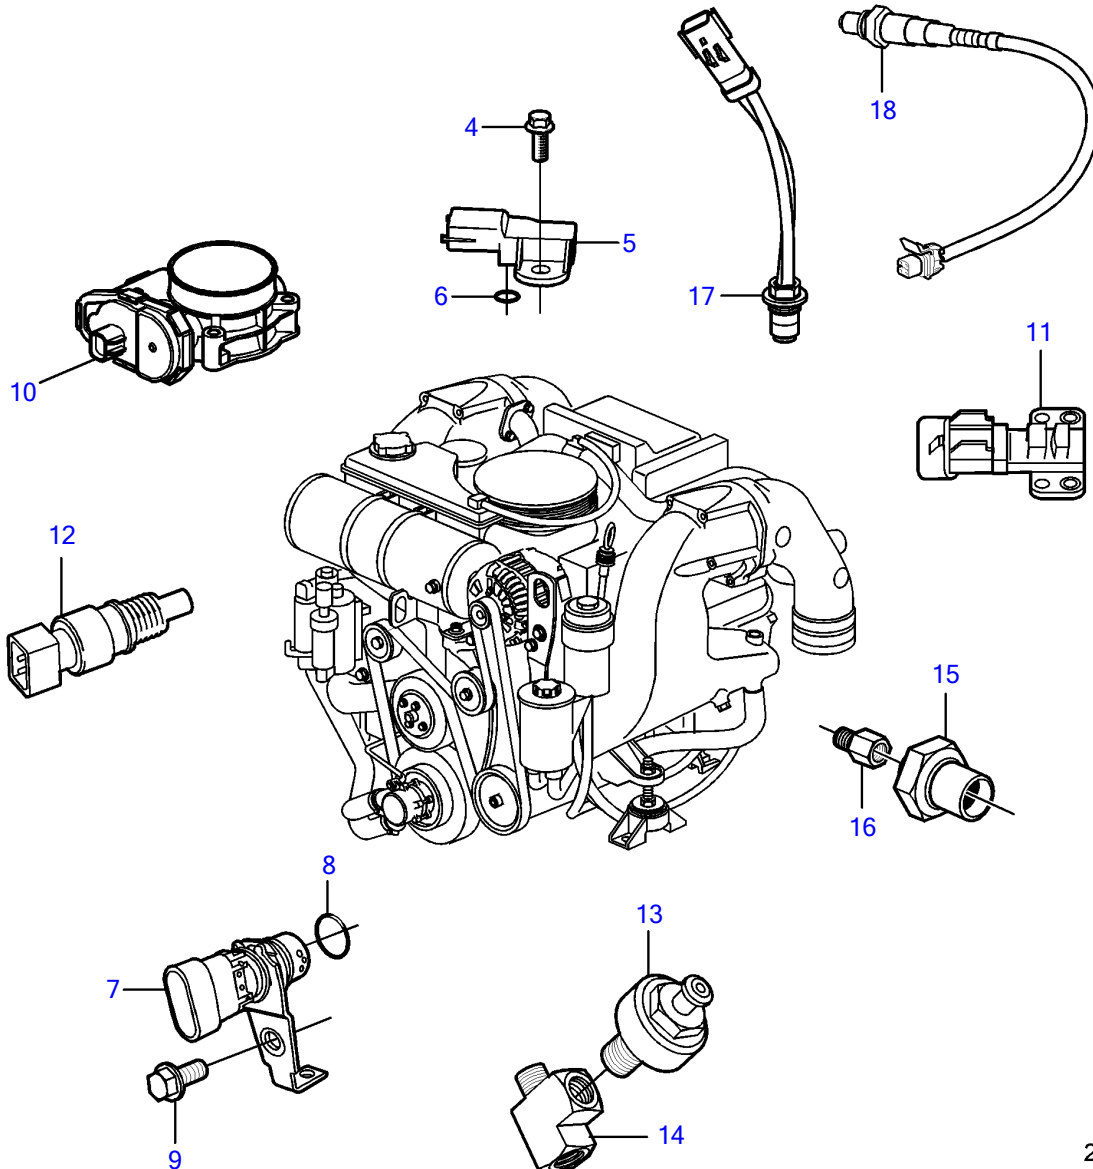

V8-300-CE-A

25404

V8-300-CE-A

REF	PART NO.	QTY	DESCRIPTION	NOTES
1	21906708	1	Module	
2	3843651	4	Flange screw	
3	21333459	1	Bracket	
4	3858973	1	Bolt	
5	3859020	1	Sensor, MAT/MAP	
6	3858988	1	• Sealing	
7	3858979	1	Sensor, crankshaft position	
8	3859009	1	• O-ring	
9	3858983	1	Bolt	
10		1	Throttle body	See "Throttle Body" page
		2	Sensor, throttle position	
		1	Switch, idle validation	
11	3863130	1	Sensor, camshaft position	
12	3850397	1	Switch	
13	3850357	2	Knock sensor	replaced by next part number
	22024631	2	Knock sensor	
14	3593571	1	Fitting	
15	3887328	1	Sensor, oil pressure	
16	3887970	1	Fitting	
17	3889526	4	Sensor, temperature	
18	3883724	4	Sensor, oxygen	