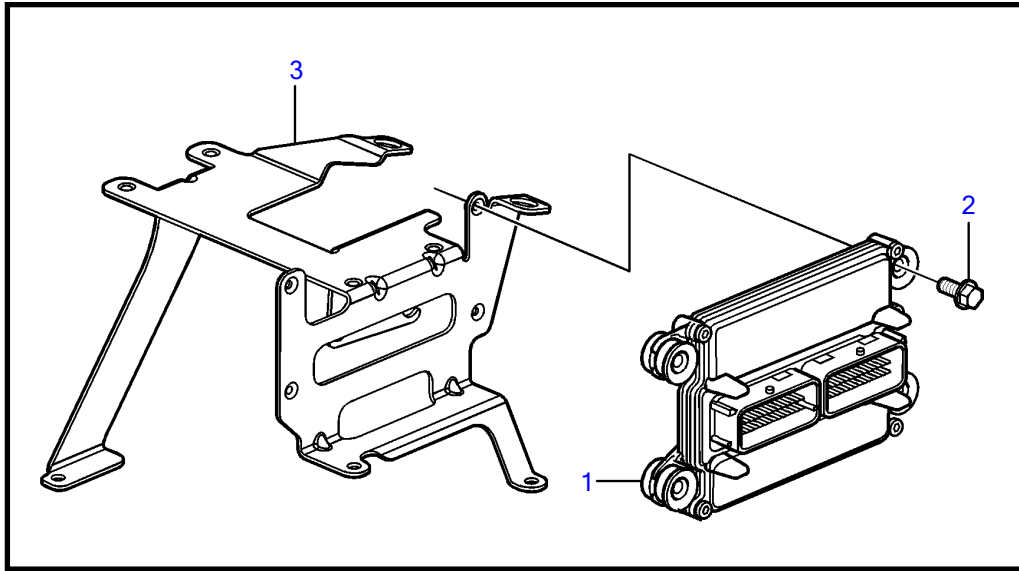

V8-300-CE-A

25404

V8-300-CE-A

REF	PART NO.	QTY	DESCRIPTION	NOTES
1	21906708	1	Module	
2	3843651	4	Flange screw	
3	21333459	1	Bracket	
4	3858973	1	Bolt	
5	3859020	1	Sensor, MAT/MAP	
6	3858988	1	• Sealing	
7	3858979	1	Sensor, crankshaft position	
8	3859009	1	• O-ring	
9	3858983	1	Bolt	
10		1	Throttle body	See "Throttle Body" page
		2	Sensor, throttle position	
		1	Switch, idle validation	
11	3863130	1	Sensor, camshaft position	
12	3850397	1	Switch	
13	3850357	2	Knock sensor	replaced by next part number
	22024631	2	Knock sensor	
14	3593571	1	Fitting	
15	3887328	1	Sensor, oil pressure	
16	3887970	1	Fitting	
17	3889526	4	Sensor, temperature	
18	3883724	4	Sensor, oxygen	