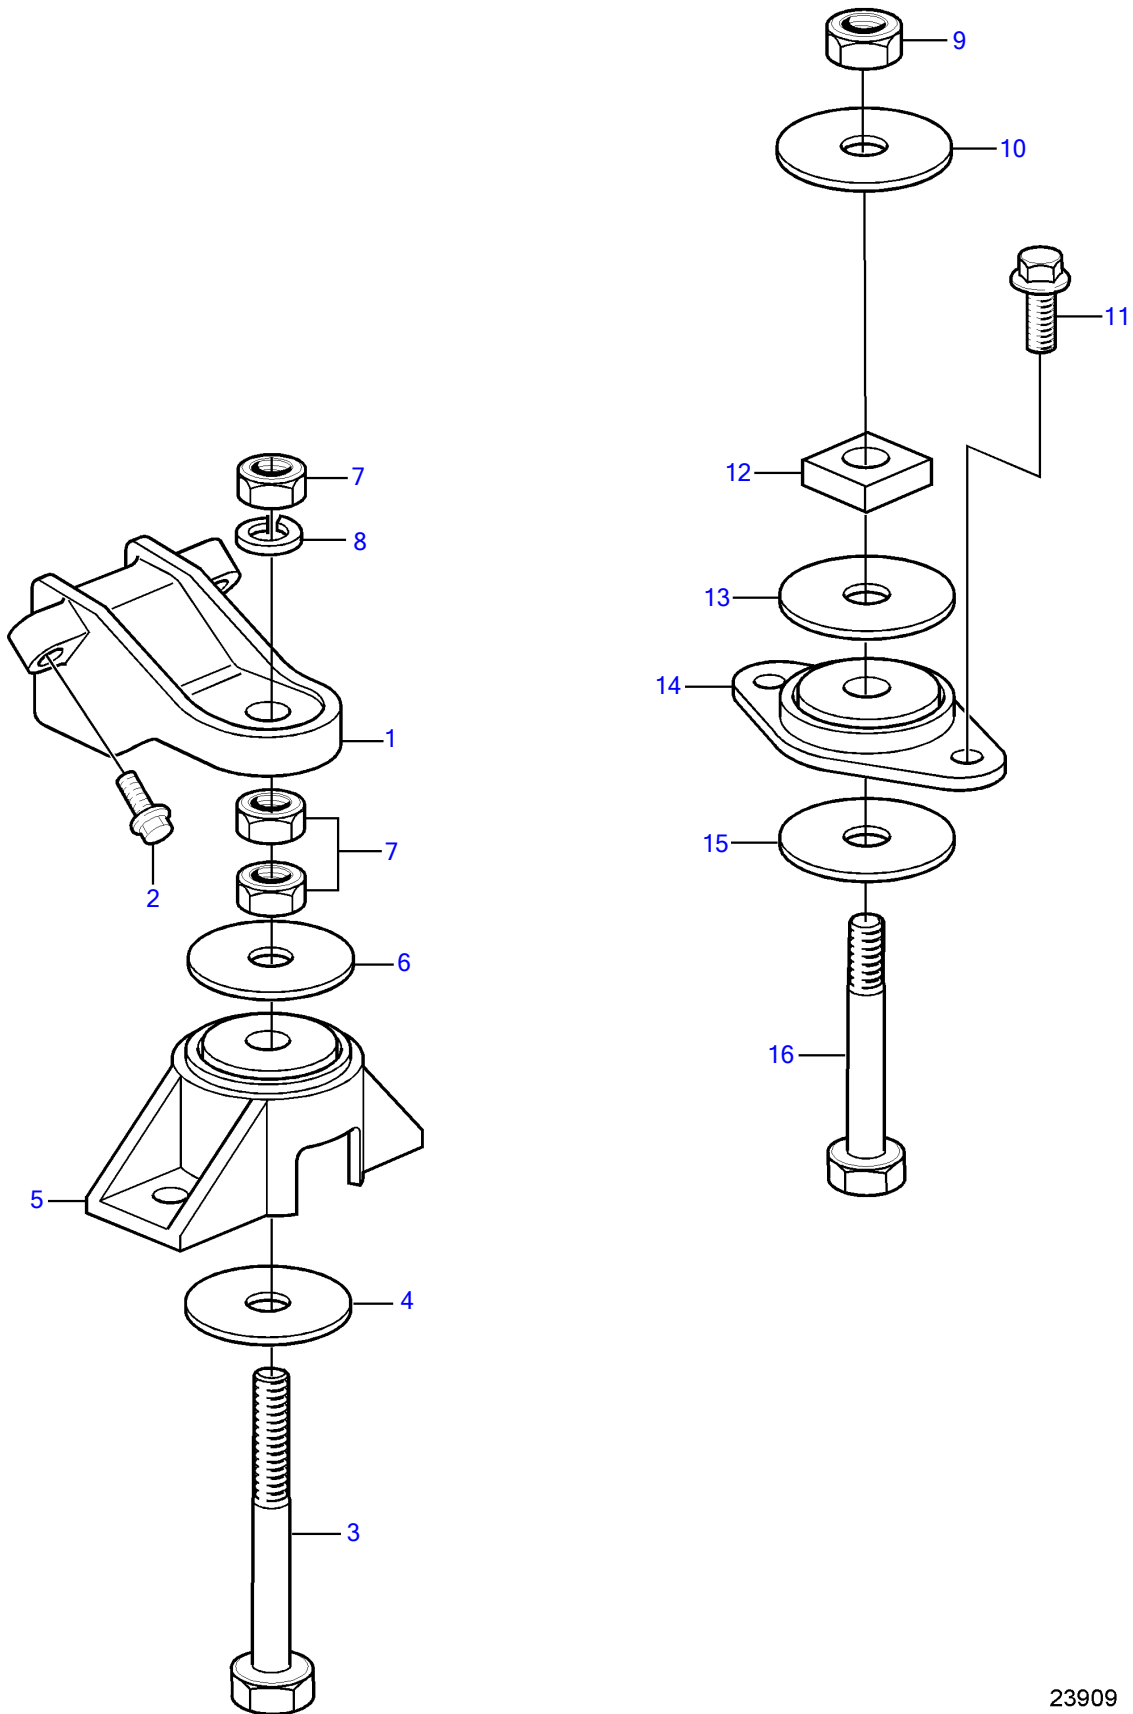

V8-225-CE-A, V8-300-CE-A, V8-320-CE-A

23909

V8-225-CE-A, V8-300-CE-A, V8-320-CE-A

REF	PART NO.	QTY	DESCRIPTION	NOTES
1	3818718	2	Bracket	
2	3860582	5	Flange screw	L=1.25" (32mm)
	3853393	1	Flange screw	L=38mm
3	3852566	2	Bolt	replaced by next part number
	21740808	2	Hexagon screw	
4	3852428	2	Washer	
5	3853805	2	Rubber cushion	
6	3852433	2	Washer	
7	3852021	6	Nut	
8	3852090	2	Spring washer	
9	3862657	2	Nut	
10	3852540	2	Washer	
11	3595401	4	Flange screw	
12	3852539	2	Square nut	
13	3852622	2	Washer	
14	3853806	2	Rubber cushion	
15	3852542	2	Washer	
16	3587962	2	Hexagon screw	