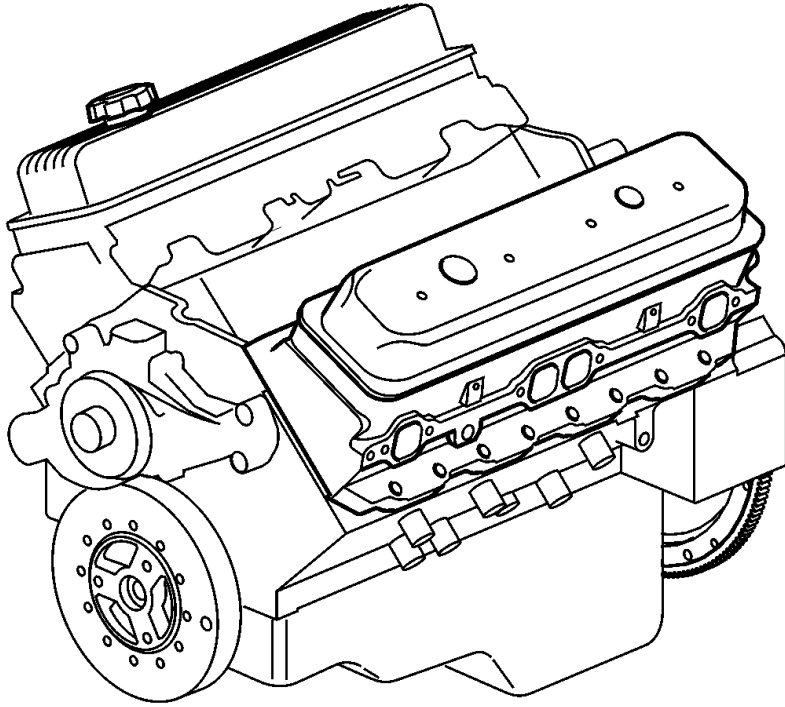

V8-225-CE-A, V8-300-CE-A

①

V8-225-CE-A, V8-300-CE-A

REF	PART NO.	QTY	DESCRIPTION	SEE SEC.	NOTES
1					Image is a generic picture of longblock, details about included parts are in parts bulletin.
	3801410	1	Longblock engine		Use to repair compliant engines
			• Bulletin P-21-0-25	P-21-0-25-EN	US EPA Regulations for Longblock Sales and Use
			• Bulletin P-21-0-27	P-21-0-27-EN	5.0/5.7L Longblocks, remanufactured